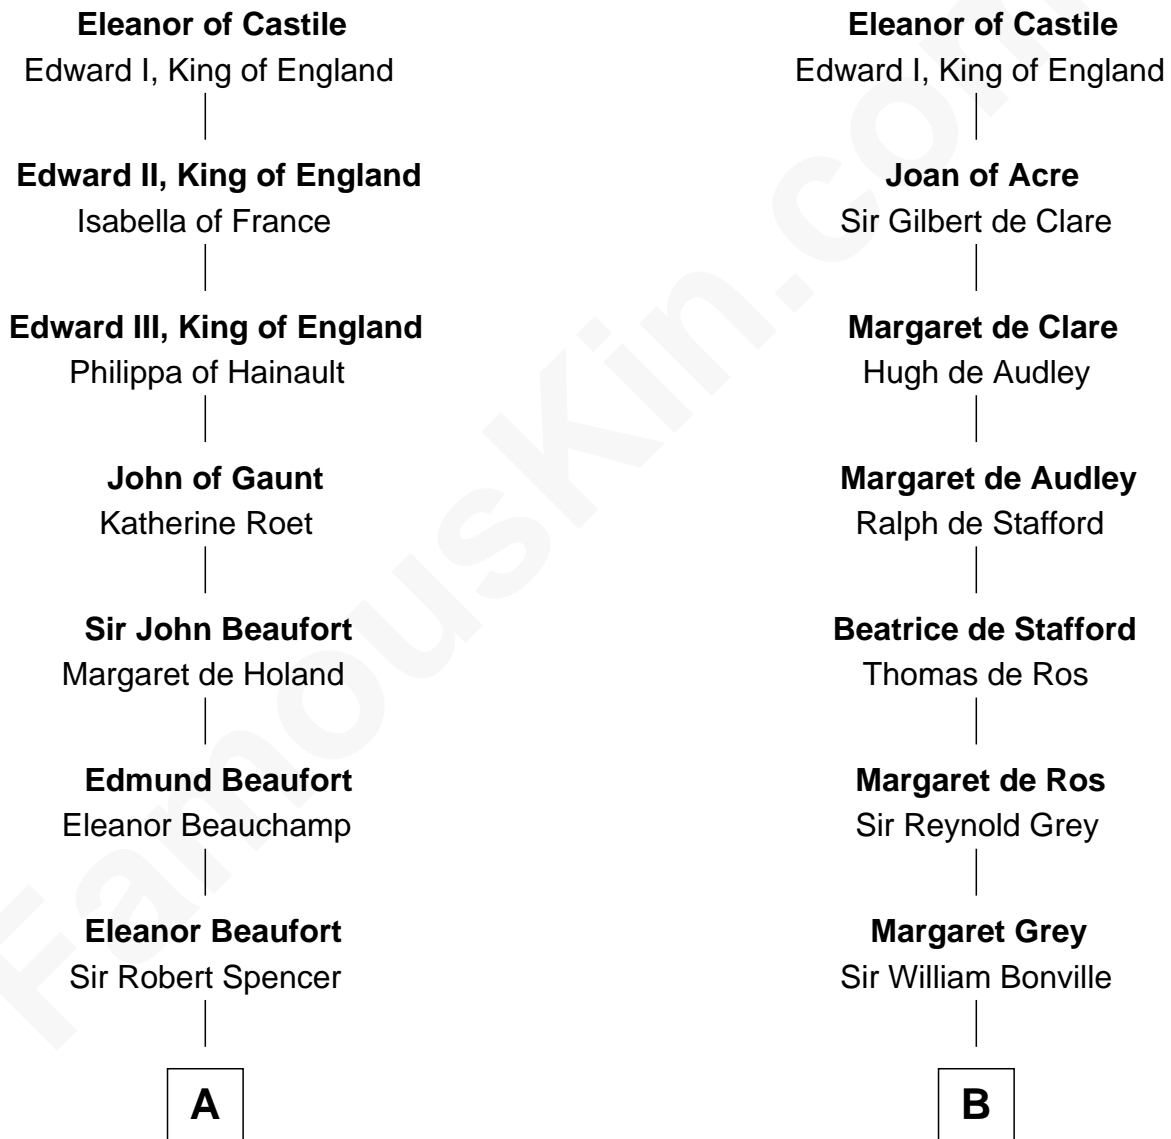

## Relationship Chart of

### Liz Claiborne

*Fashion Designer and Founder of Liz Claiborne Inc.*

20th cousin 1 time removed of

### William Rufus Day

*36th U.S. Secretary of State*

**Ferdinand III, King of Castile**

Joanna of Ponthieu

**C**

**William Charles Cole Claiborne**

Clarisse Duralde

**William Charles Cole Claiborne**