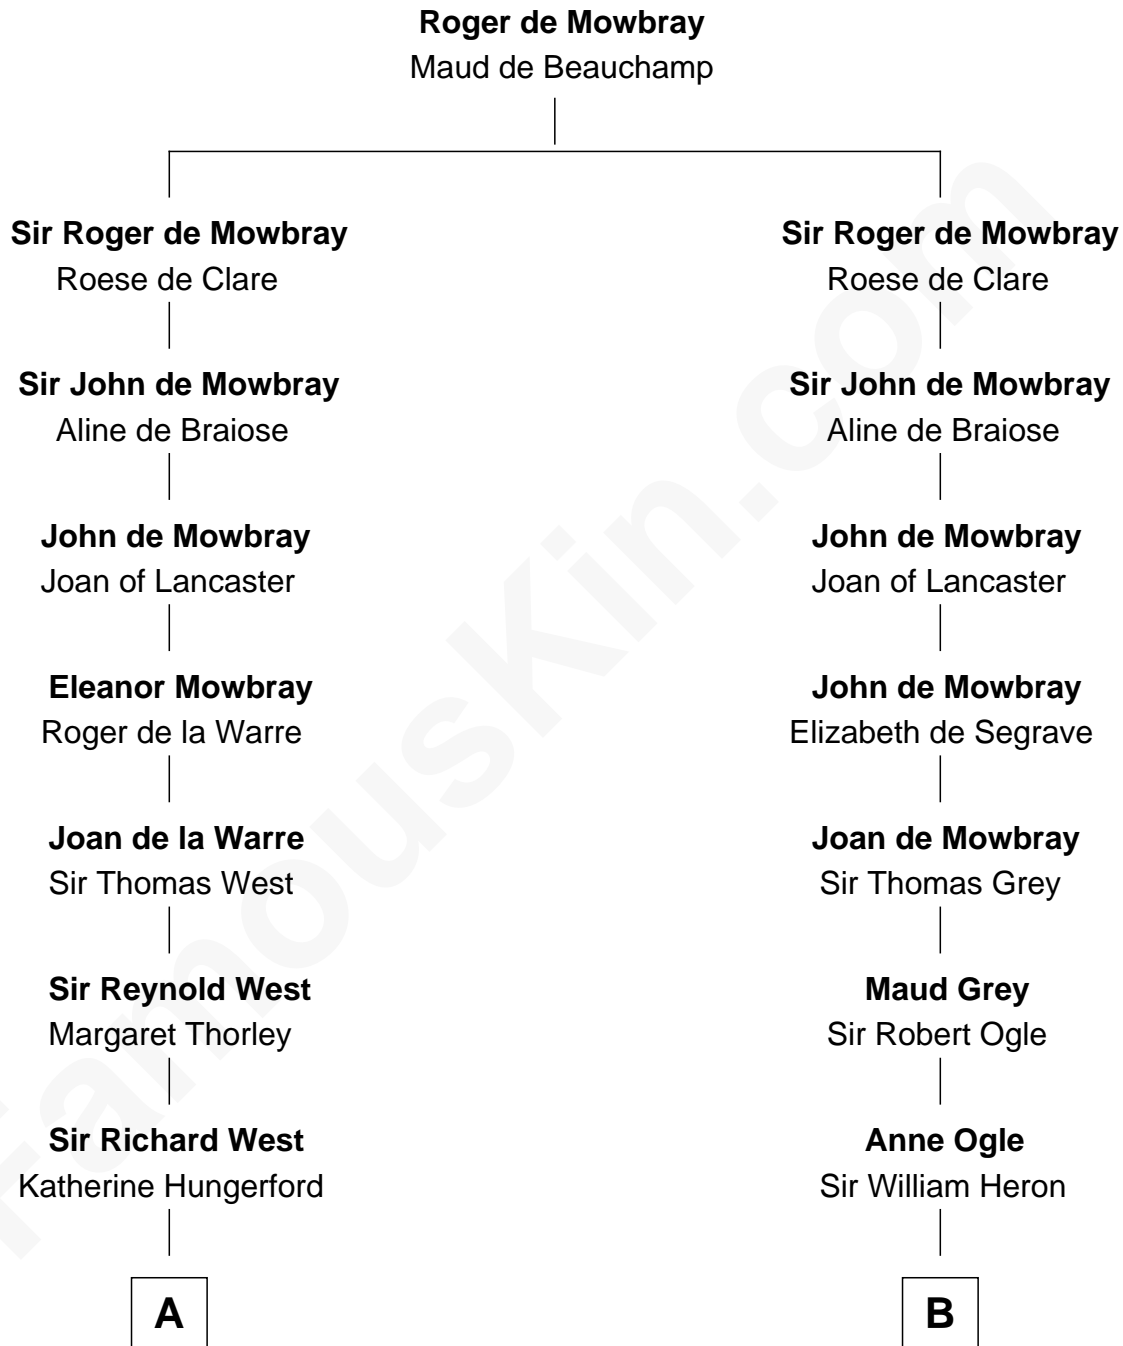

FamousKin.com

Relationship Chart of

Liz Claiborne

Fashion Designer and Founder of Liz Claiborne Inc.

20th cousin 1 time removed of

William Rufus Day

36th U.S. Secretary of State