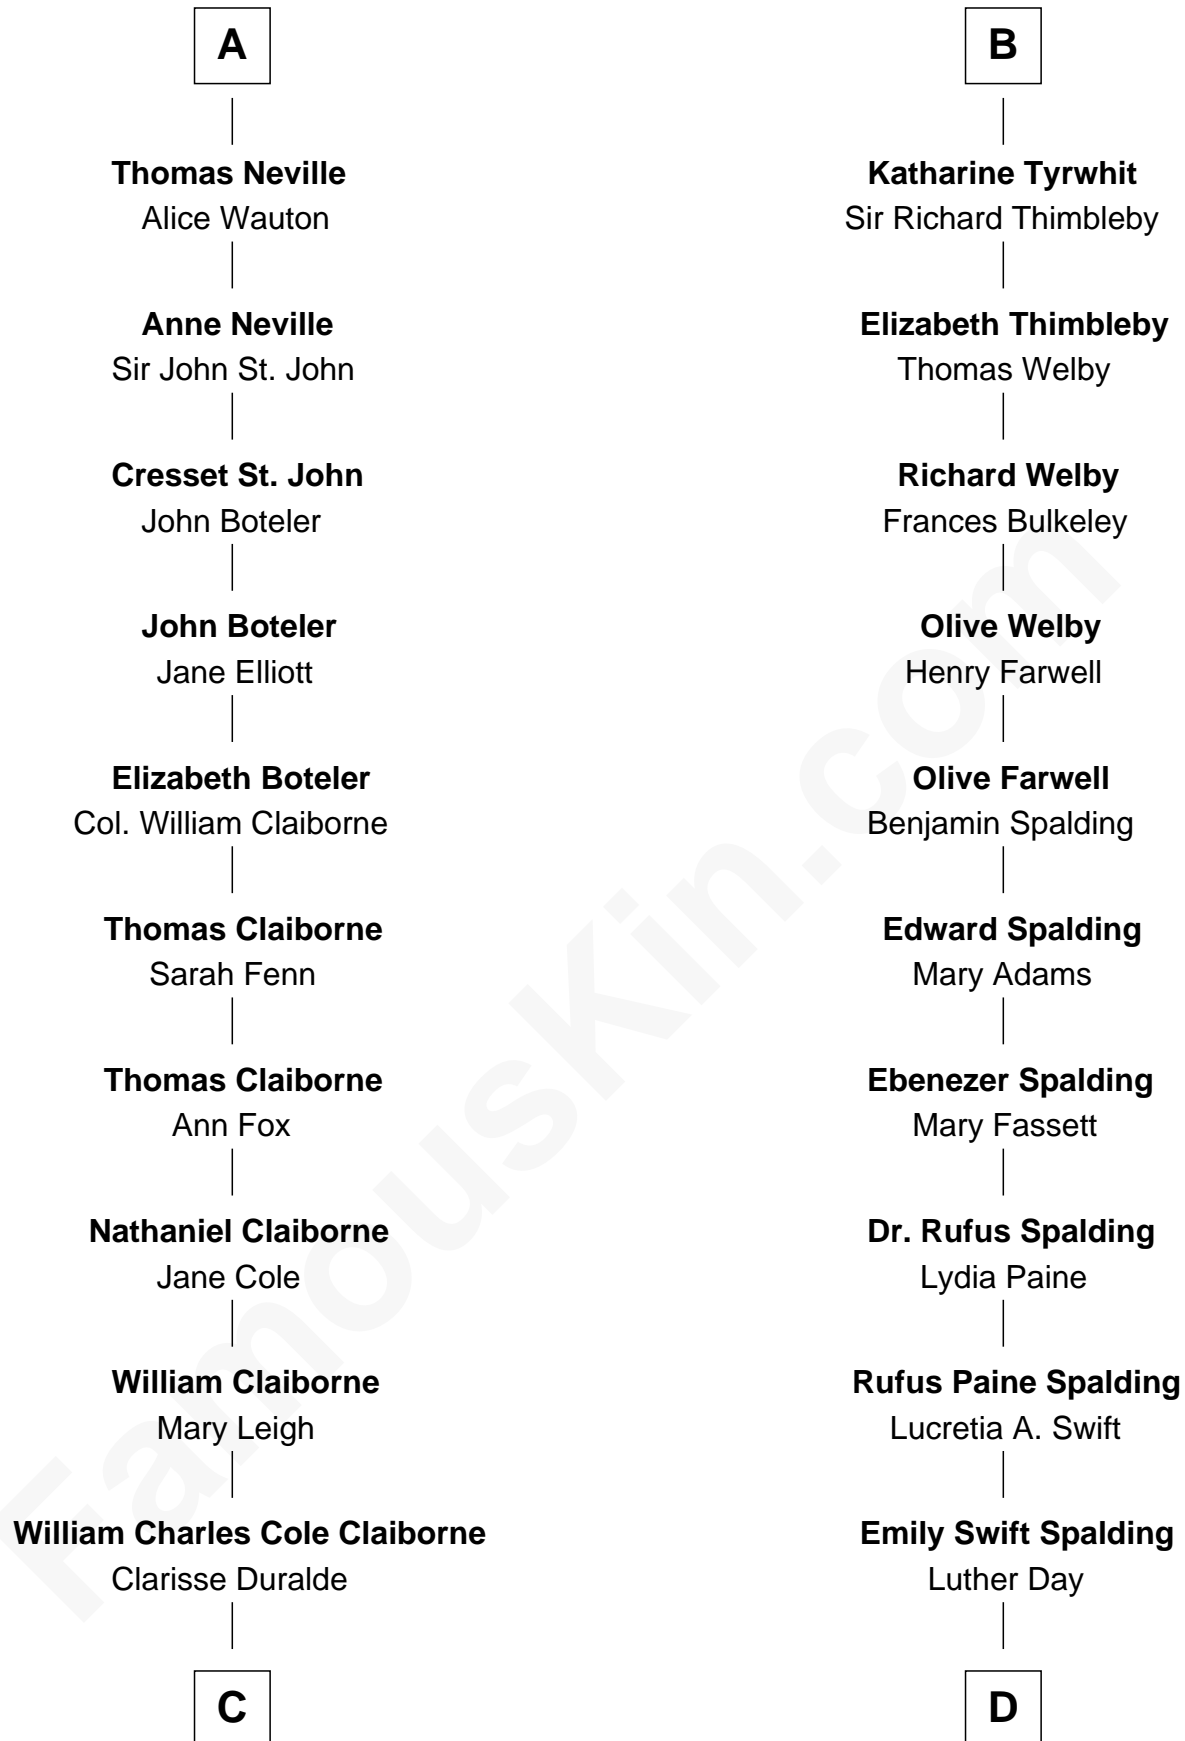

## Relationship Chart of

### Liz Claiborne

*Fashion Designer and Founder of Liz Claiborne Inc.*

20th cousin 1 time removed of

### Anna Gunn

*TV and Movie Actress*

**Sir William de Boteler**

Ela Herdeburgh

**C**

**William Charles Cole Claiborne**

Louise de Balathier

**Fernand Claiborne**

Marie Louise Villeré

**Omer Villere Claiborne**

Carolyn Louise Fenner

**Liz Claiborne**

*Found of Liz Claiborne Inc.*

**D**

**William Rufus Day**

Mary Elizabeth Schaefer