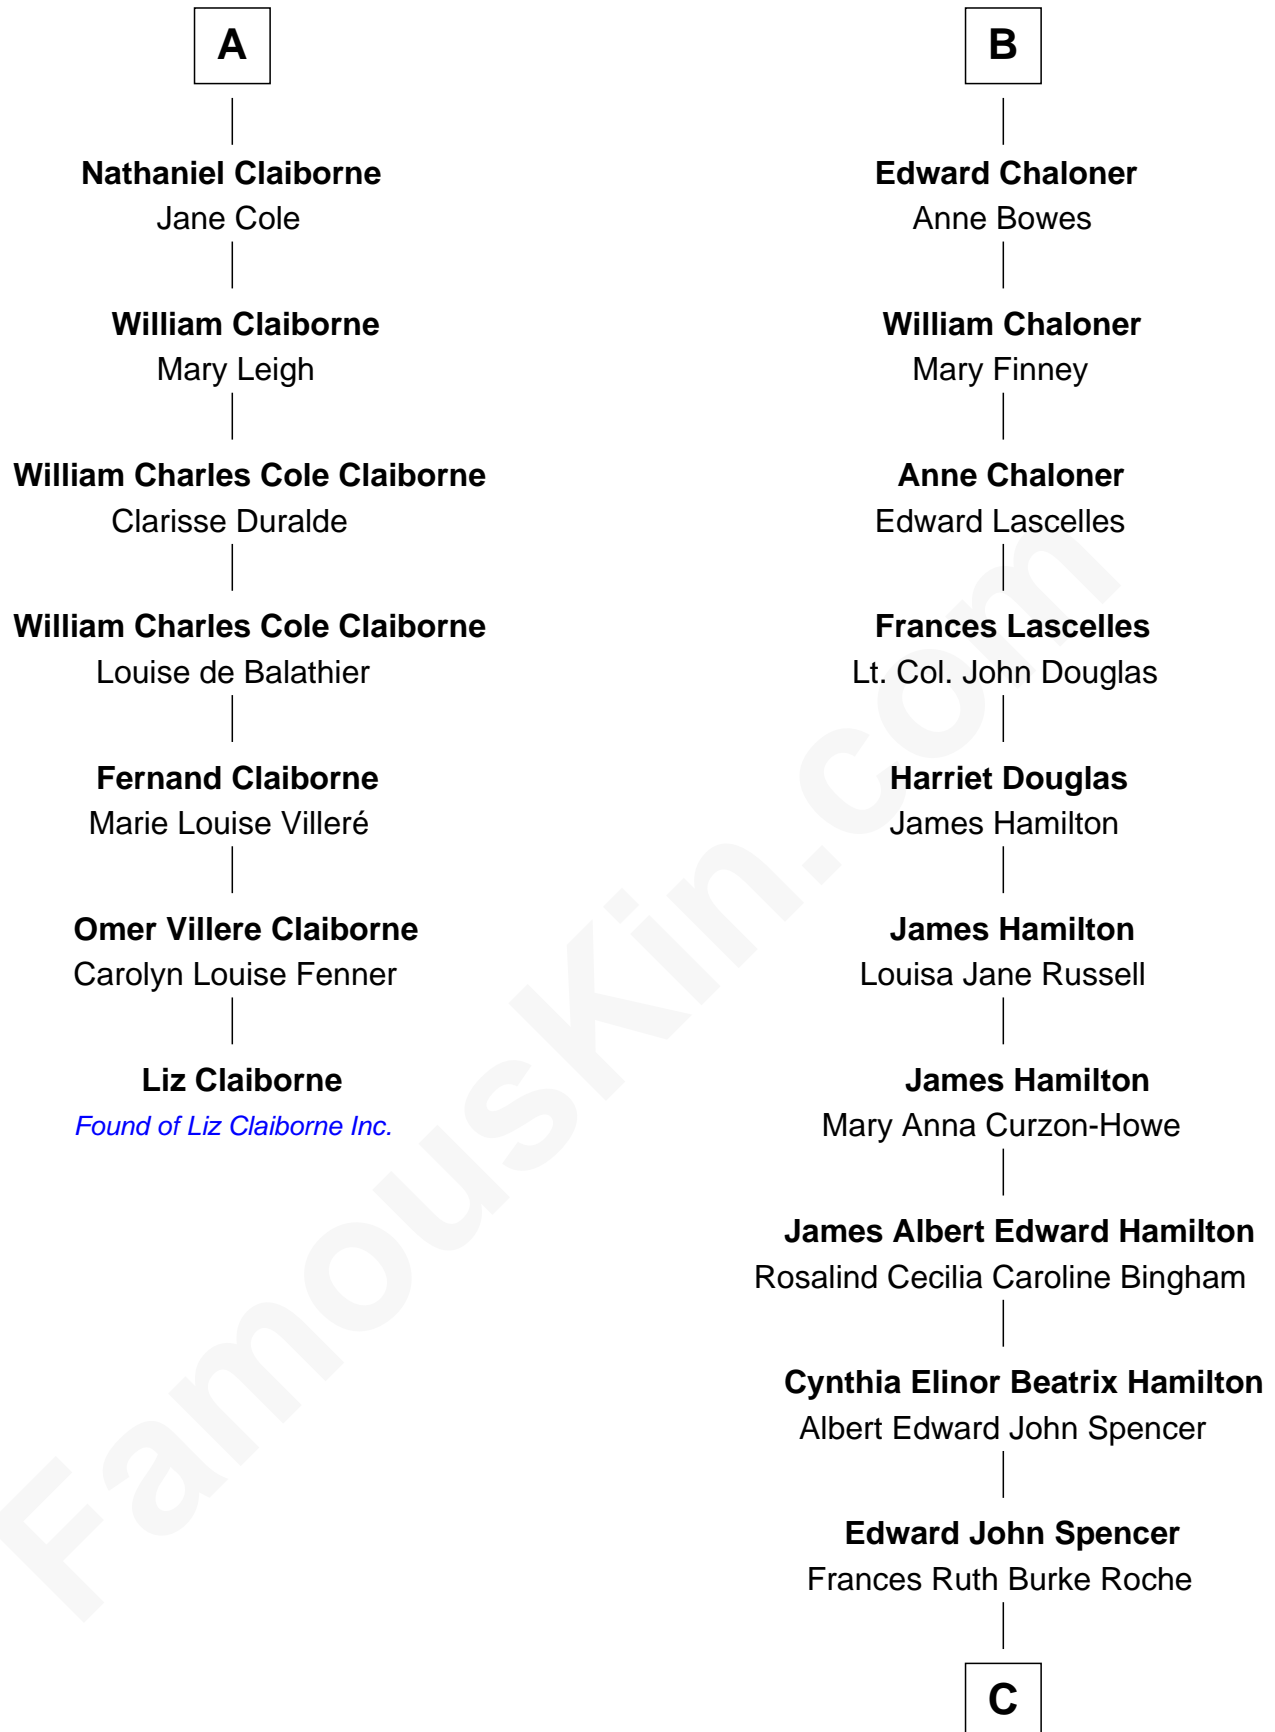

FamousKin.com

Relationship Chart of

Liz Claiborne

Fashion Designer and Founder of Liz Claiborne Inc.

13th cousin 5 times removed of

Prince Harry
Duke of Sussex

Sir Thomas West

C

Princess Diana Frances Spencer
Charles III, King of the United Kingdom

Prince Harry
Duke of Sussex

FamousKin.com