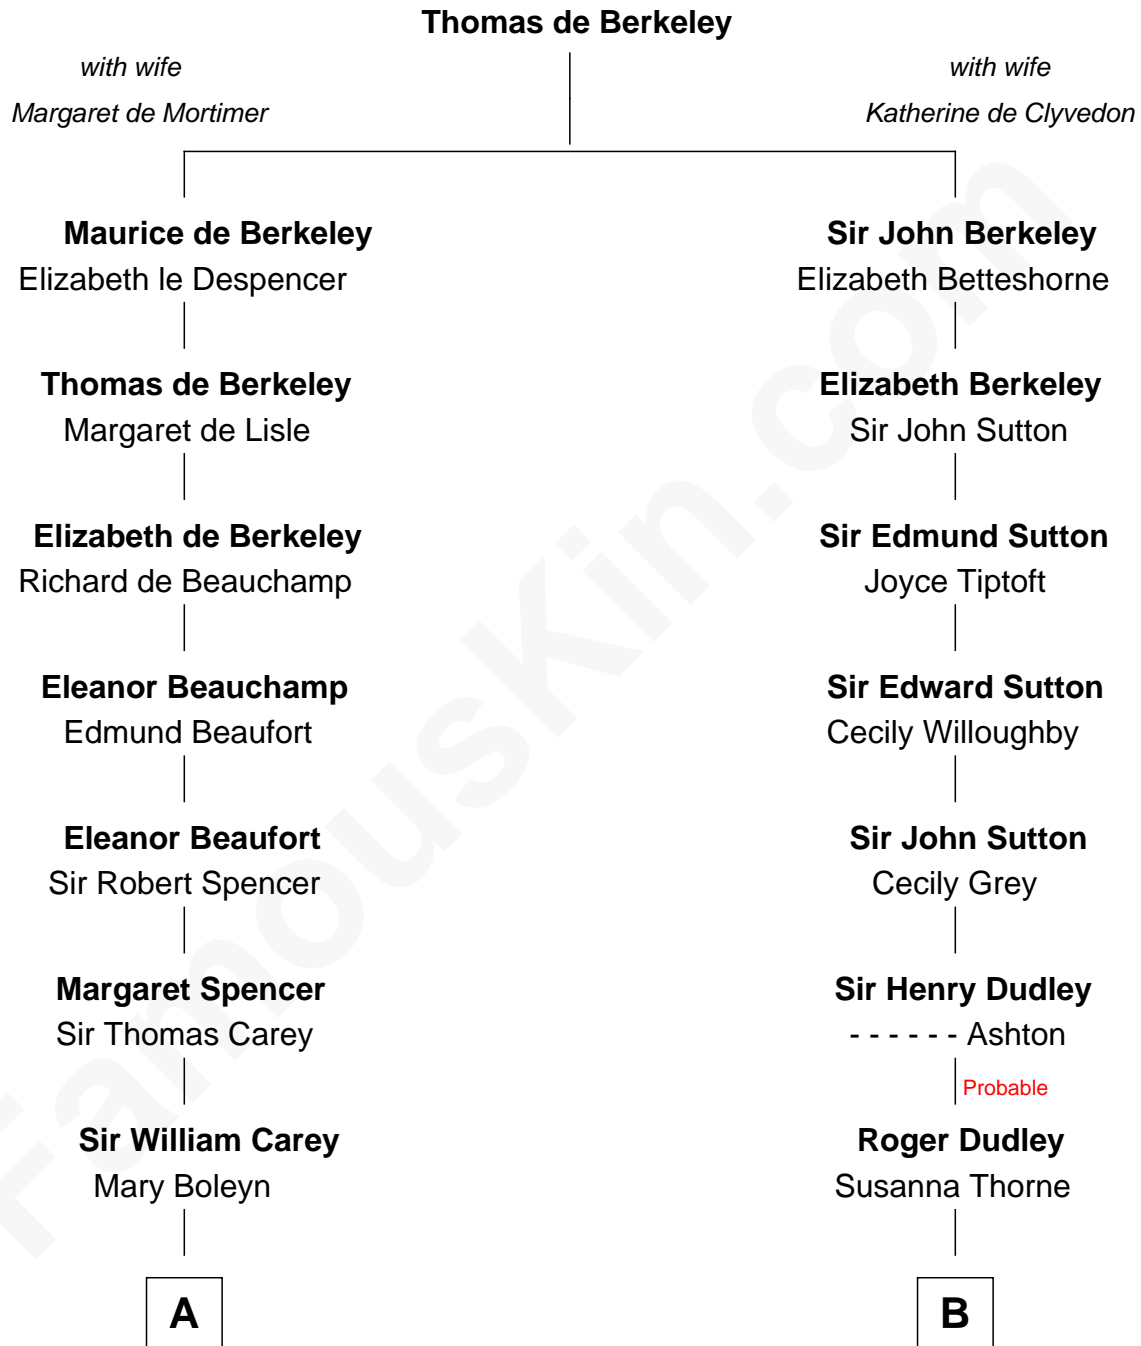

# FamousKin.com

## Relationship Chart of

### Liz Claiborne

*Fashion Designer and Founder of Liz Claiborne Inc.*

15th cousin 4 times removed of

**Oliver Wendell Holmes, Jr.**  
*U.S. Supreme Court Justice*

**C**

—  
**Fernand Claiborne**  
Marie Louise Villeré