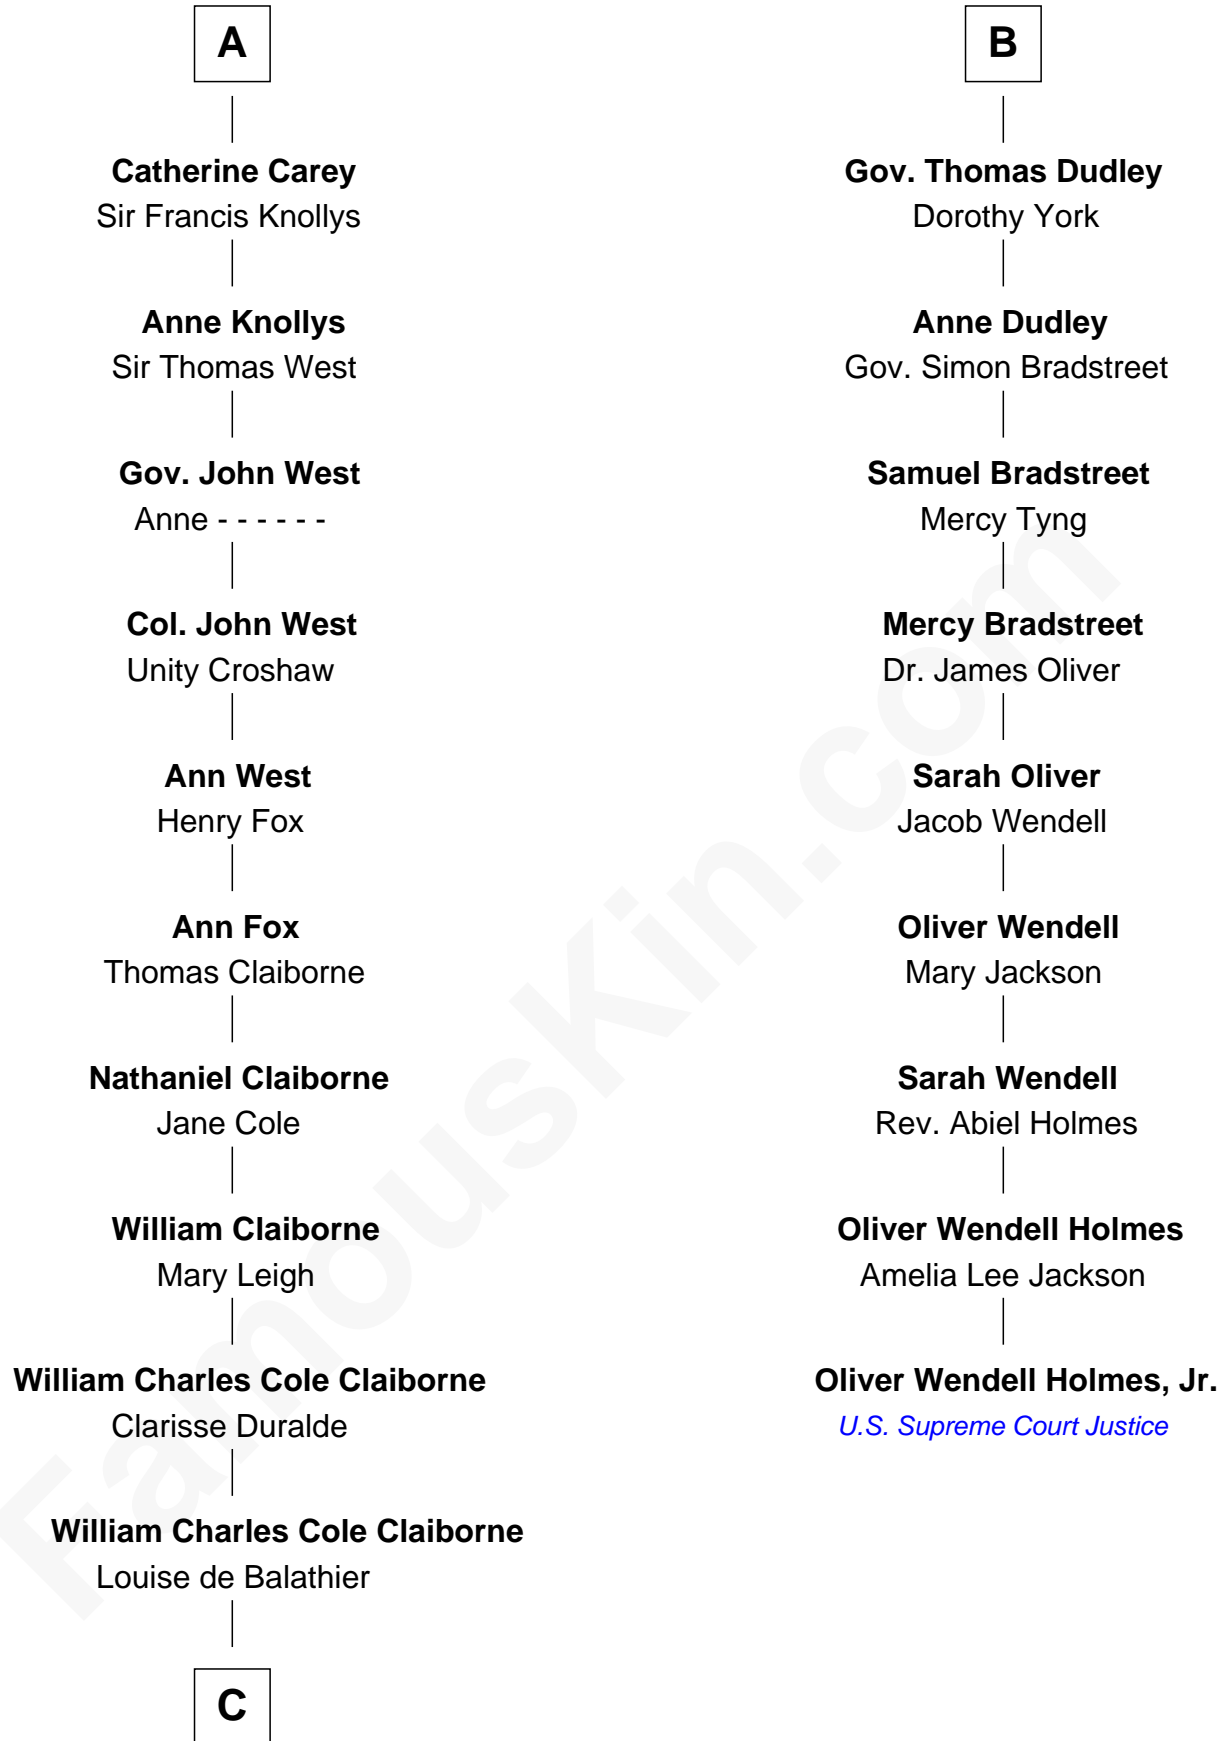

## Relationship Chart of

### Liz Claiborne

*Fashion Designer and Founder of Liz Claiborne Inc.*

15th cousin 4 times removed of

**Oliver Wendell Holmes, Jr.**  
*U.S. Supreme Court Justice*

**C**

—  
**Fernand Claiborne**  
Marie Louise Villeré