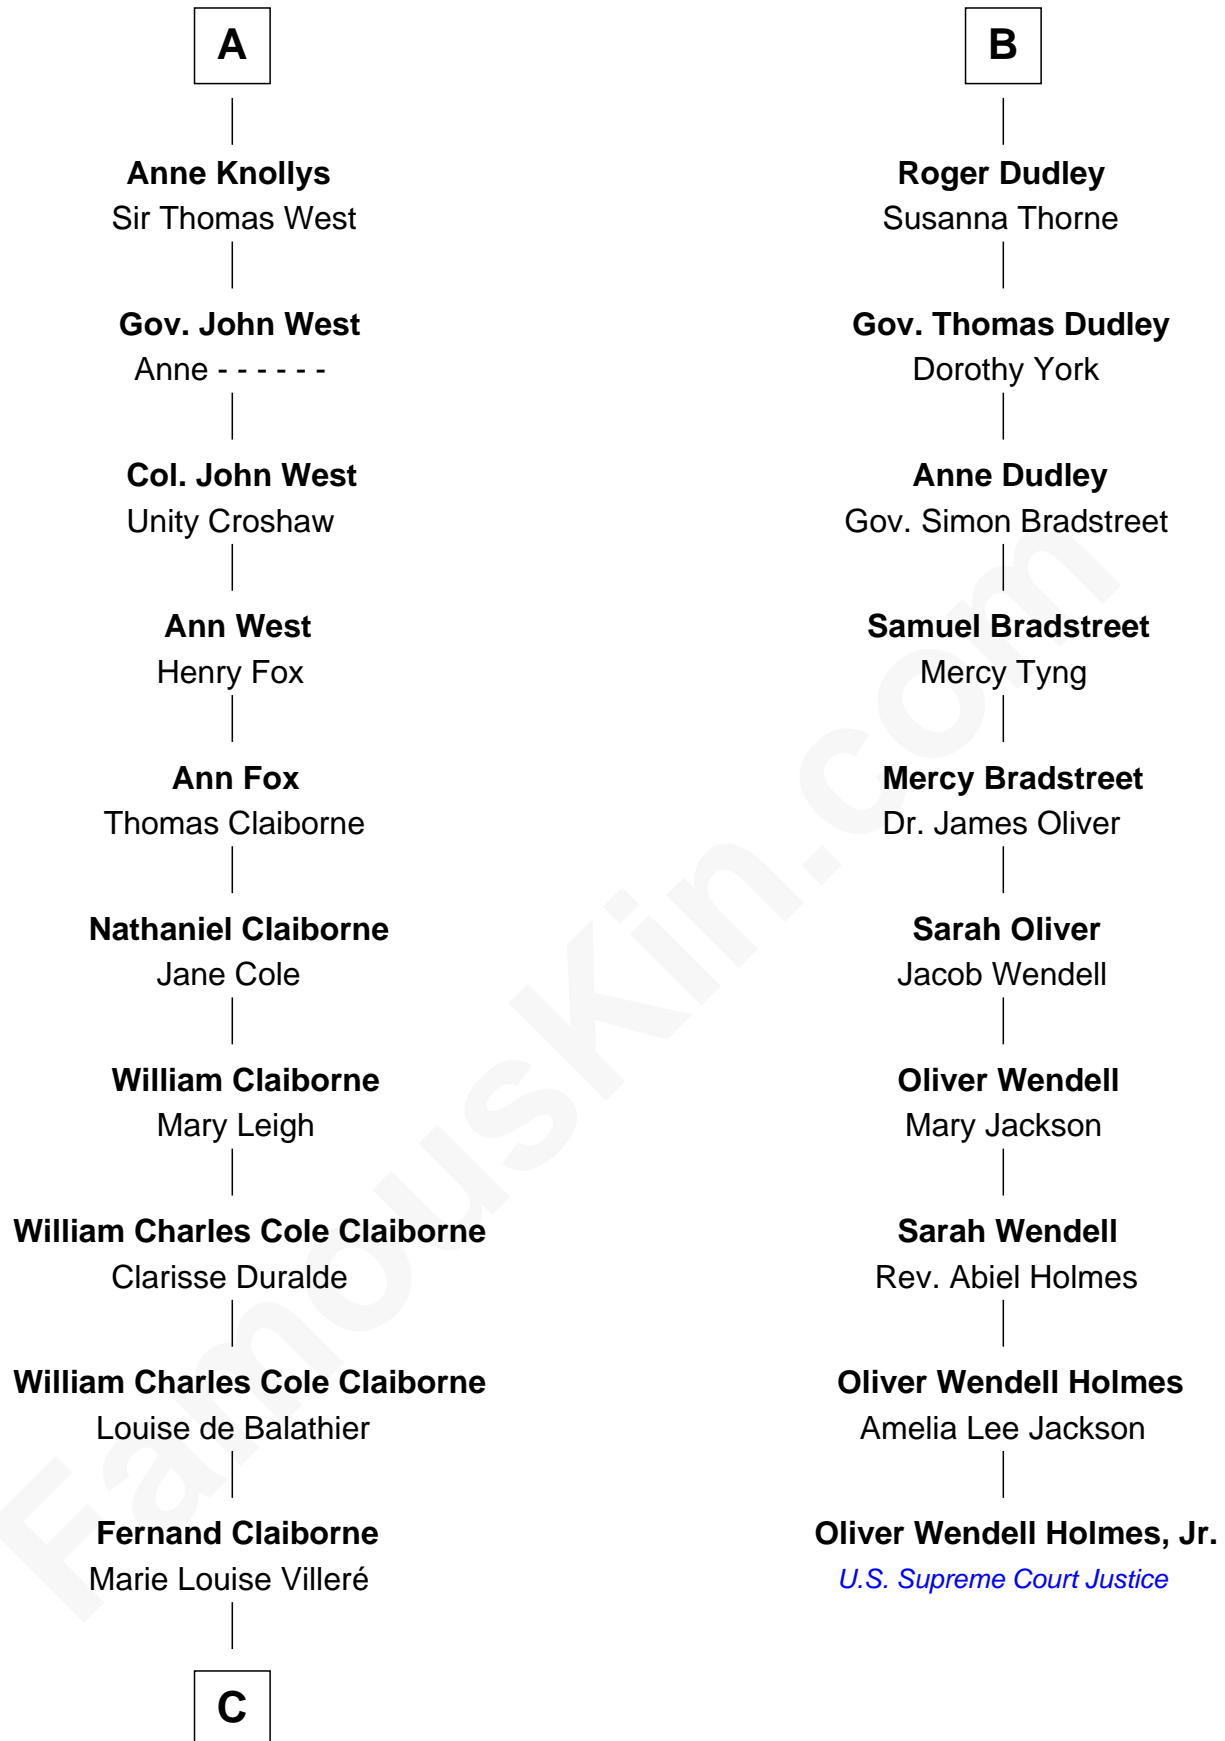

FamousKin.com

Relationship Chart of

Liz Claiborne

Fashion Designer and Founder of Liz Claiborne Inc.

16th cousin 2 times removed of

Oliver Wendell Holmes, Jr.
U.S. Supreme Court Justice

Sir Reynold de Grey
Eleanor le Strange

C

—
Omer Villere Claiborne

Carolyn Louise Fenner

—
Liz Claiborne

Found of Liz Claiborne Inc.

FamousKin.com