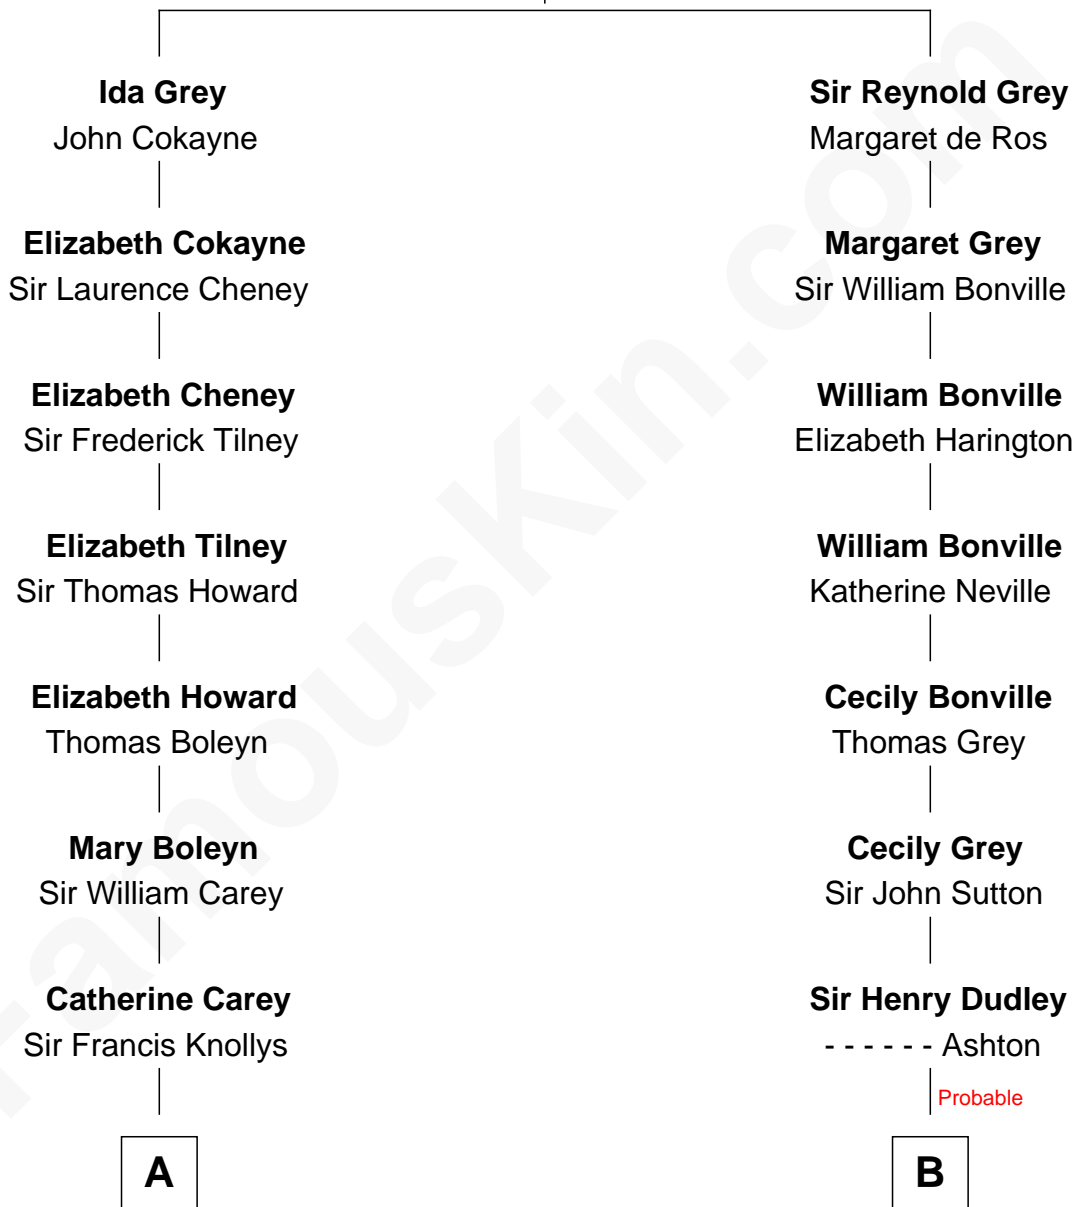

FamousKin.com

Relationship Chart of

Liz Claiborne

Fashion Designer and Founder of Liz Claiborne Inc.

16th cousin 2 times removed of

Oliver Wendell Holmes, Jr.
U.S. Supreme Court Justice

Sir Reynold de Grey
Eleanor le Strange

C

—
Omer Villere Claiborne

Carolyn Louise Fenner

—
Liz Claiborne

Found of Liz Claiborne Inc.

FamousKin.com