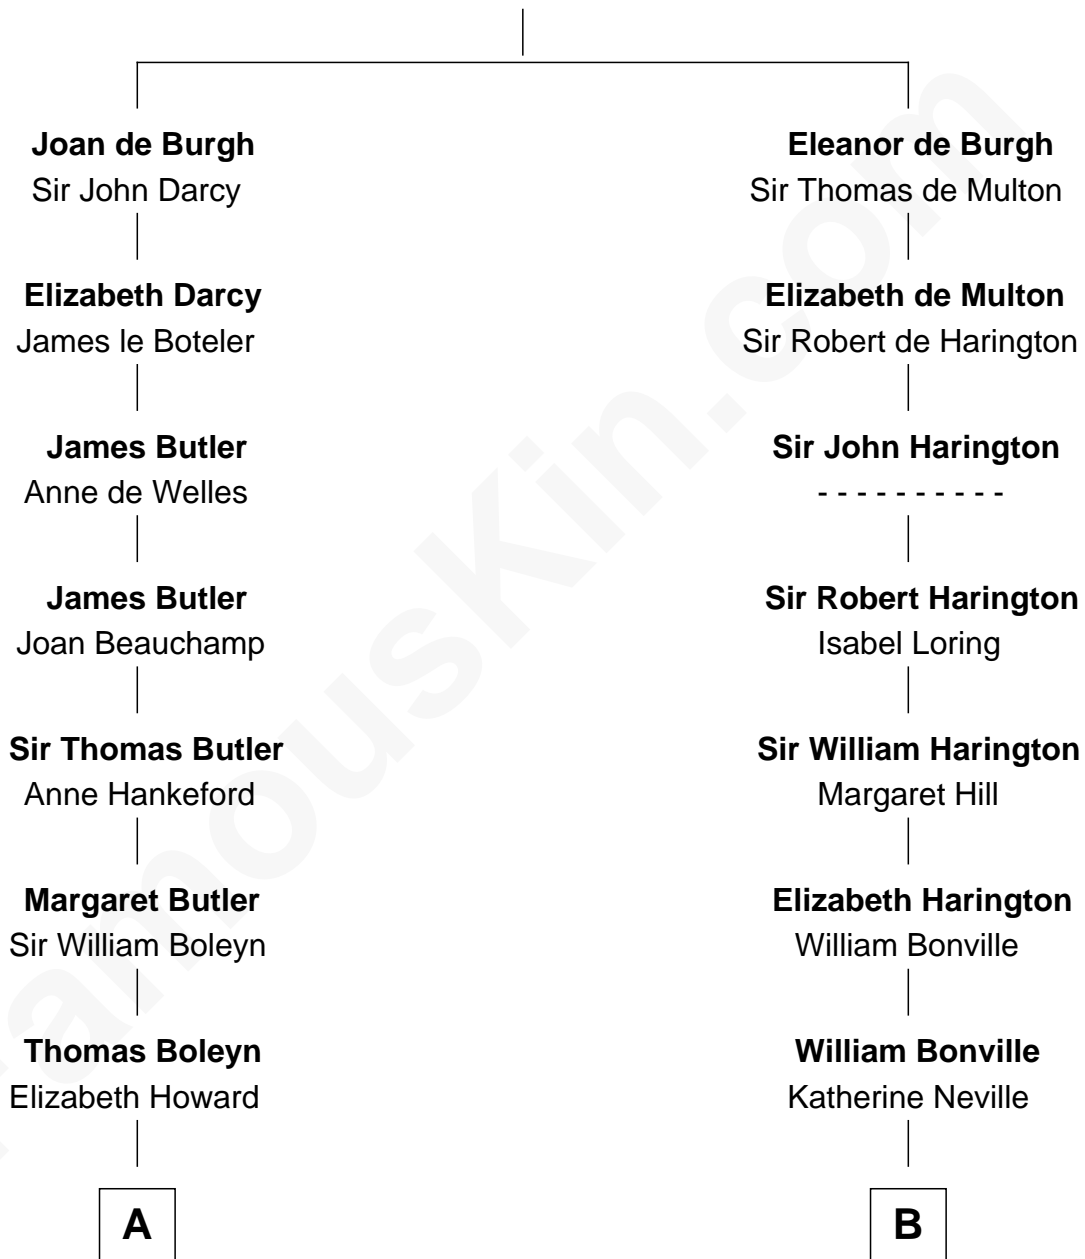

FamousKin.com

Relationship Chart of

Liz Claiborne

Fashion Designer and Founder of Liz Claiborne Inc.

19th cousin 1 time removed of

Oliver Wendell Holmes, Jr.
U.S. Supreme Court Justice

Sir Richard de Burgh

Margaret - - - - -

C

William Charles Cole Claiborne

Louise de Balathier

Fernand Claiborne

Marie Louise Villeré

Omer Villere Claiborne

Carolyn Louise Fenner

Liz Claiborne

Found of Liz Claiborne Inc.

D

Sarah Wendell

Rev. Abiel Holmes

Oliver Wendell Holmes

Amelia Lee Jackson

Oliver Wendell Holmes, Jr.

U.S. Supreme Court Justice