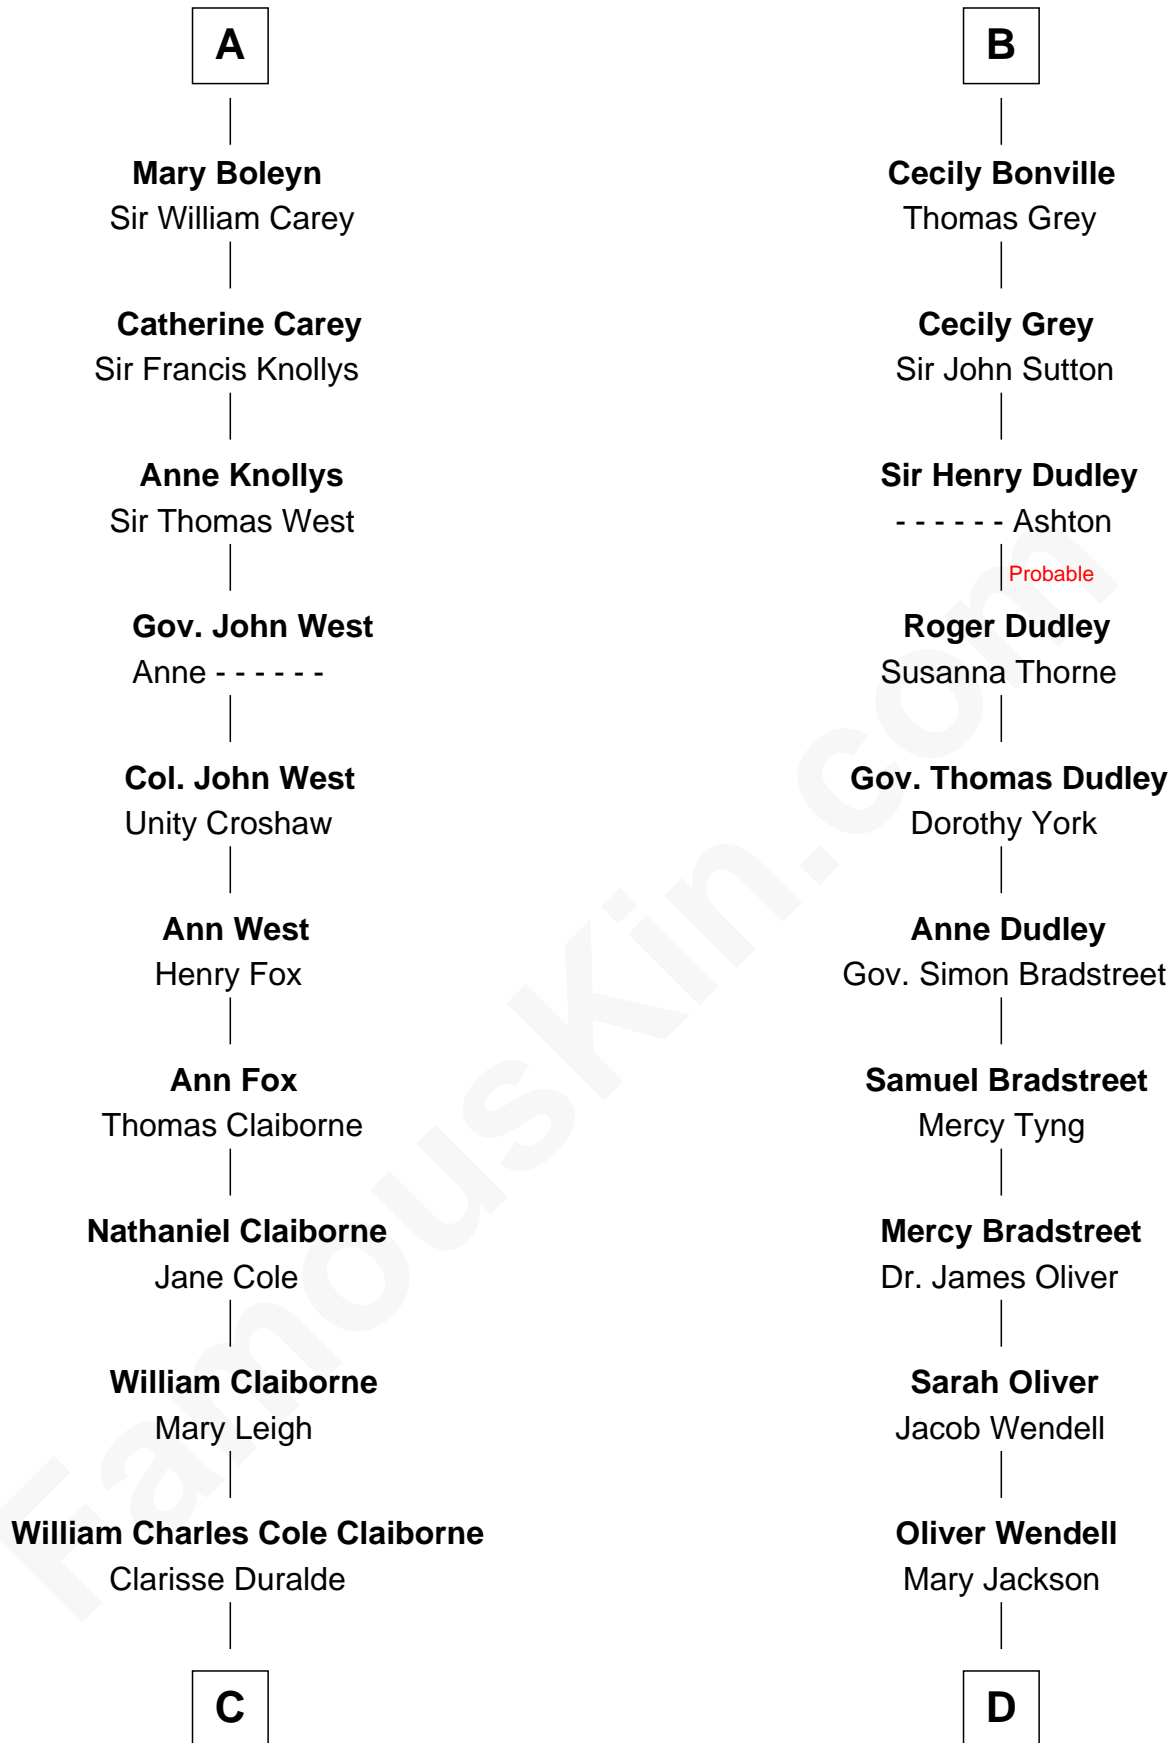

FamousKin.com

Relationship Chart of

Liz Claiborne

Fashion Designer and Founder of Liz Claiborne Inc.

19th cousin 1 time removed of

Oliver Wendell Holmes, Jr.
U.S. Supreme Court Justice

Sir Richard de Burgh

Margaret - - - - -

C

William Charles Cole Claiborne

Louise de Balathier

Fernand Claiborne

Marie Louise Villeré

Omer Villere Claiborne

Carolyn Louise Fenner

Liz Claiborne

Found of Liz Claiborne Inc.

D

Sarah Wendell

Rev. Abiel Holmes

Oliver Wendell Holmes

Amelia Lee Jackson

Oliver Wendell Holmes, Jr.

U.S. Supreme Court Justice