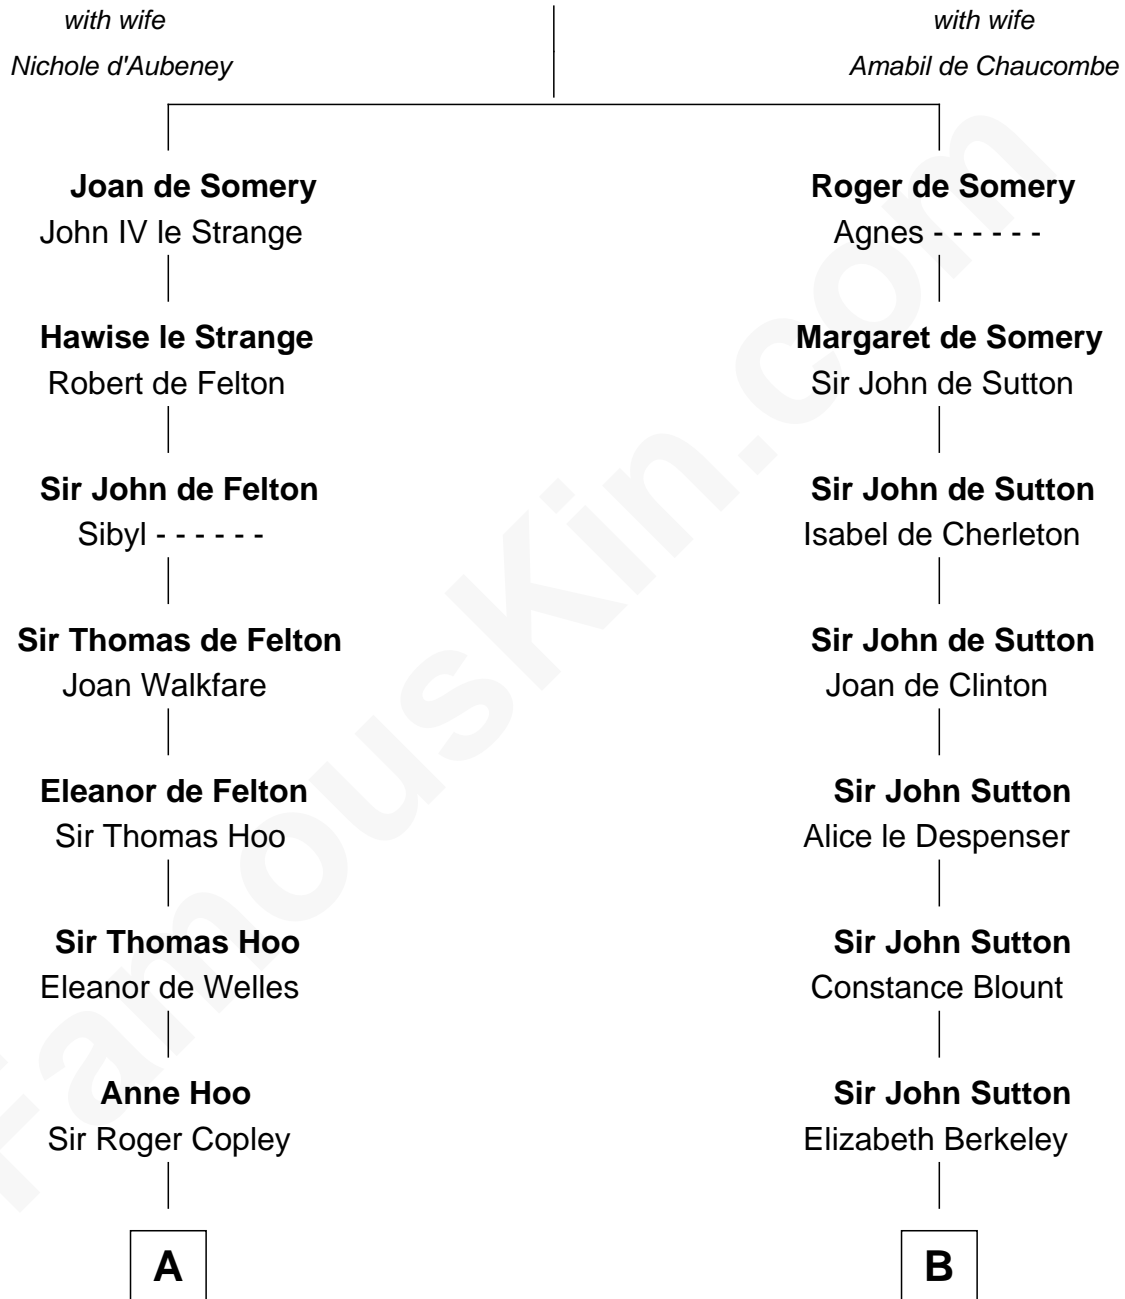

## Relationship Chart of

### Liz Claiborne

*Fashion Designer and Founder of Liz Claiborne Inc.*

19th cousin 2 times removed of

**Oliver Wendell Holmes, Sr.**  
*American "Fireside" Poet*

### Sir Roger de Somery

**C**

**William Charles Cole Claiborne**

Clarisse Duralde

**William Charles Cole Claiborne**

Louise de Balathier

**Fernand Claiborne**

Marie Louise Villeré