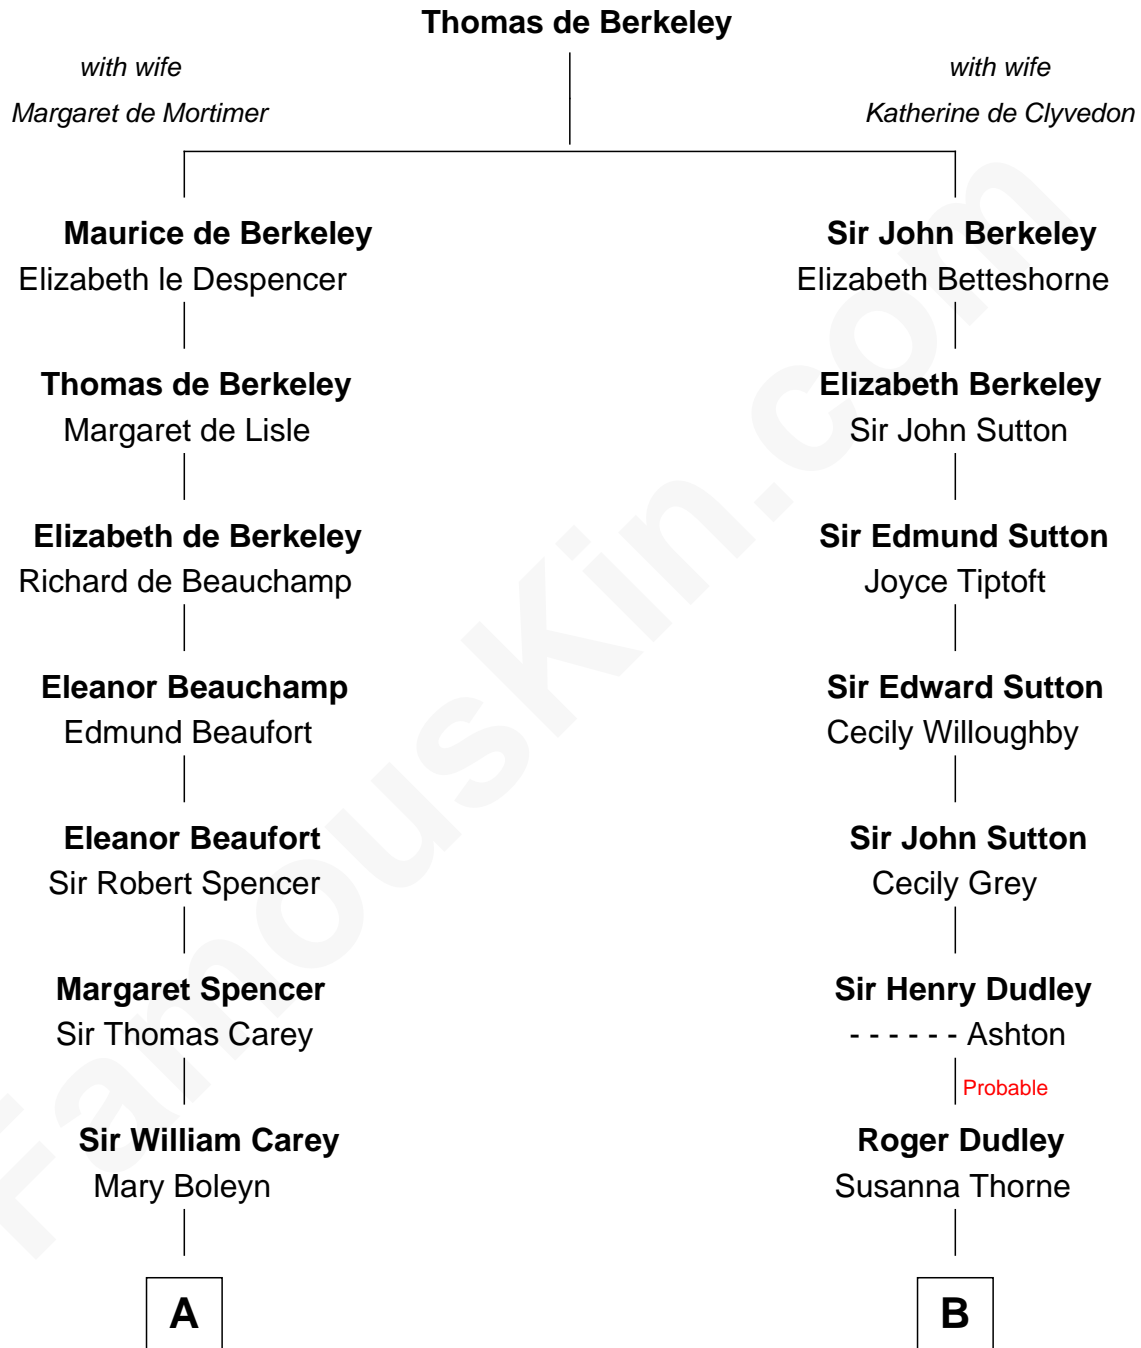

FamousKin.com

Relationship Chart of

Liz Claiborne

Fashion Designer and Founder of Liz Claiborne Inc.

14th cousin 5 times removed of

Oliver Wendell Holmes, Sr.
American "Fireside" Poet

C

—
Fernand Claiborne
Marie Louise Villeré

—
Omer Villere Claiborne
Carolyn Louise Fenner

—
Liz Claiborne
Found of Liz Claiborne Inc.

FamousKin.com