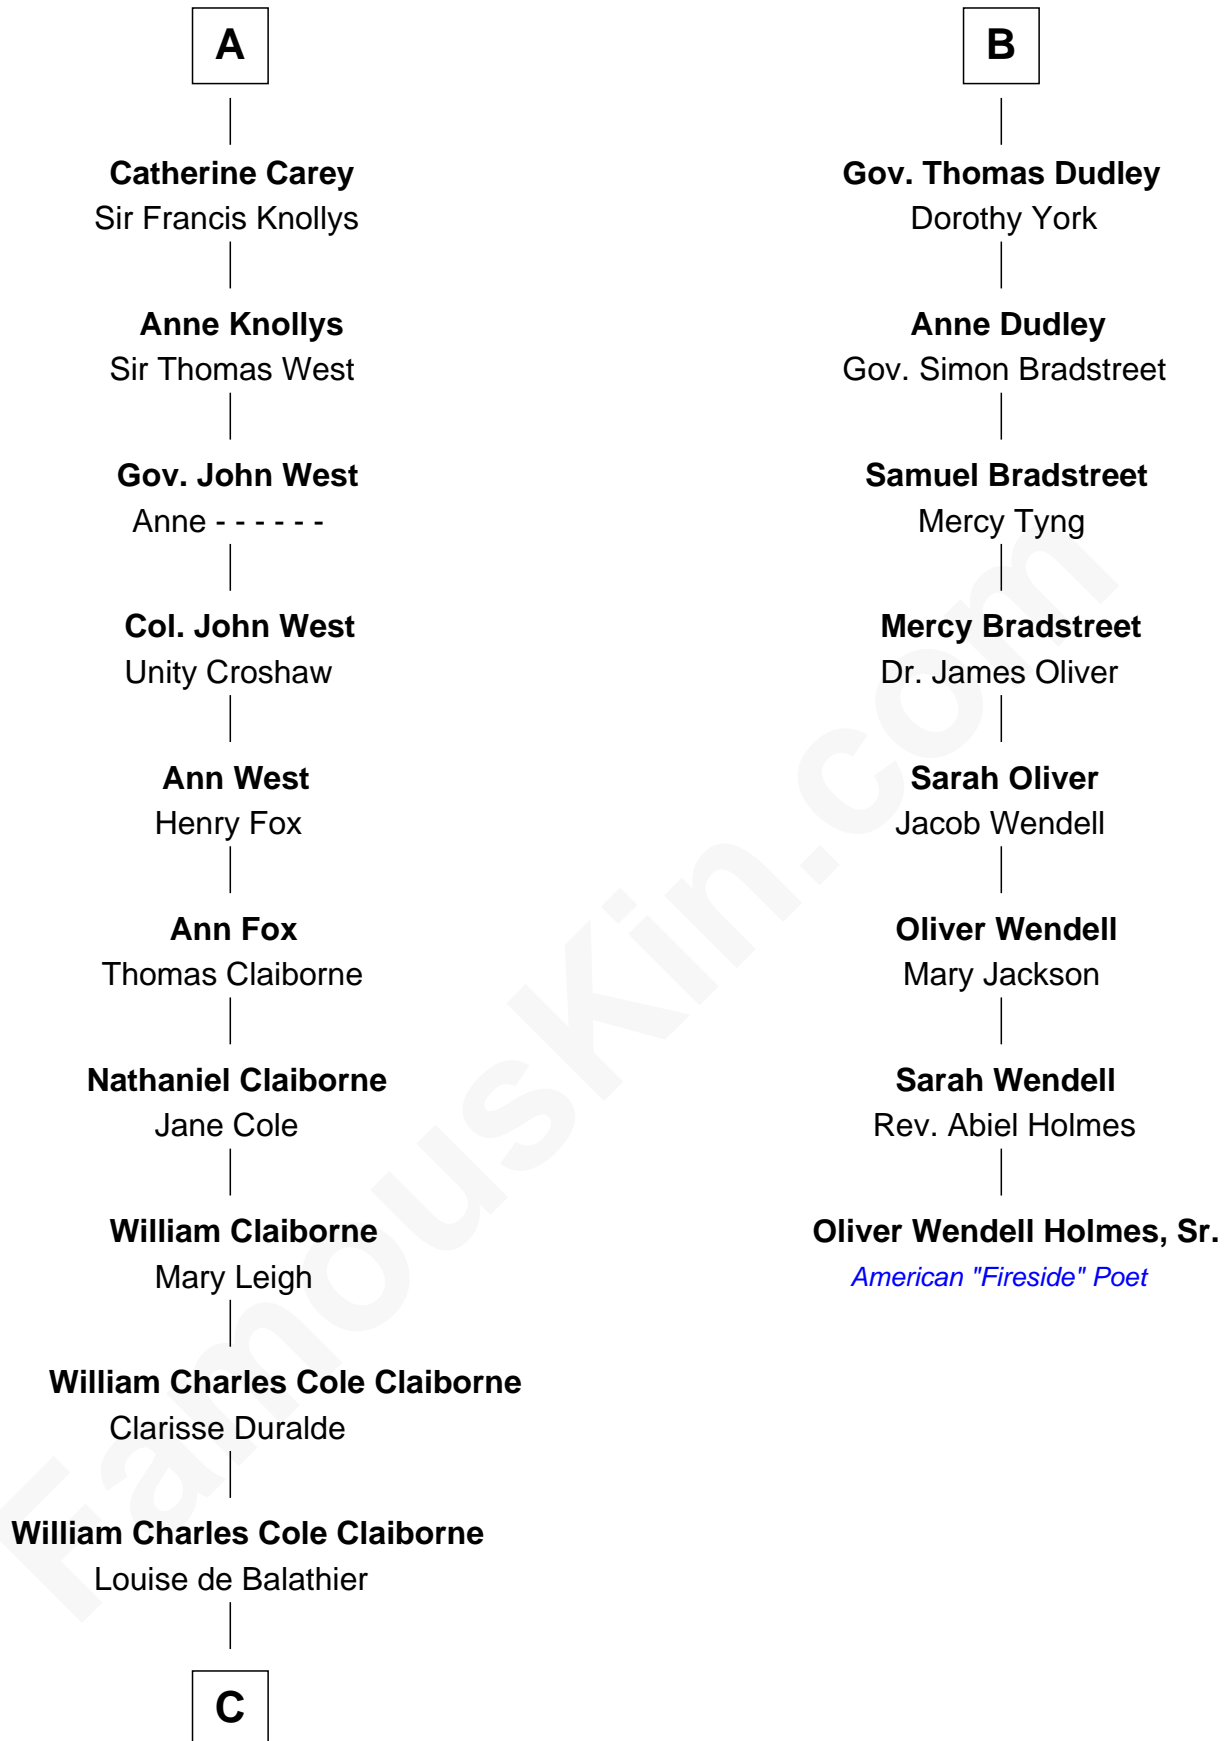

FamousKin.com

Relationship Chart of

Liz Claiborne

Fashion Designer and Founder of Liz Claiborne Inc.

14th cousin 5 times removed of

Oliver Wendell Holmes, Sr.
American "Fireside" Poet

C

—
Fernand Claiborne
Marie Louise Villeré

—
Omer Villere Claiborne
Carolyn Louise Fenner

—
Liz Claiborne
Found of Liz Claiborne Inc.

FamousKin.com