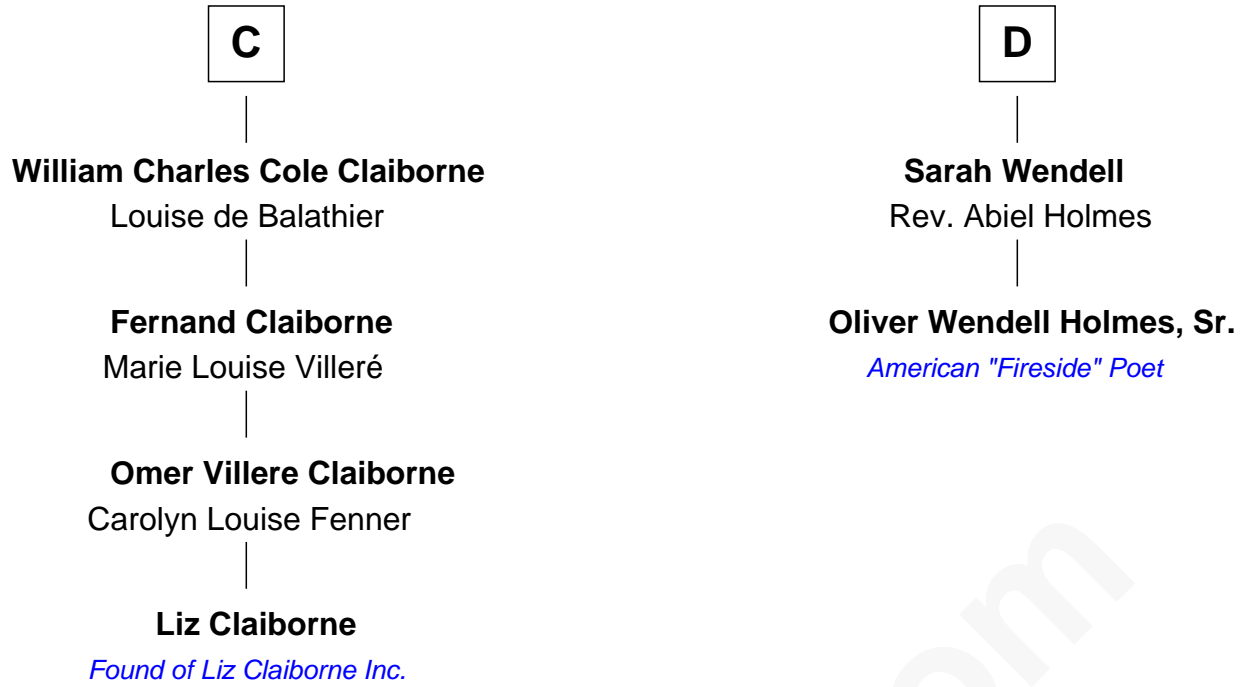

## Relationship Chart of

### Liz Claiborne

*Fashion Designer and Founder of Liz Claiborne Inc.*

18th cousin 2 times removed of

**Oliver Wendell Holmes, Sr.**  
*American "Fireside" Poet*

**Sir Richard de Burgh**

Margaret - - - - -