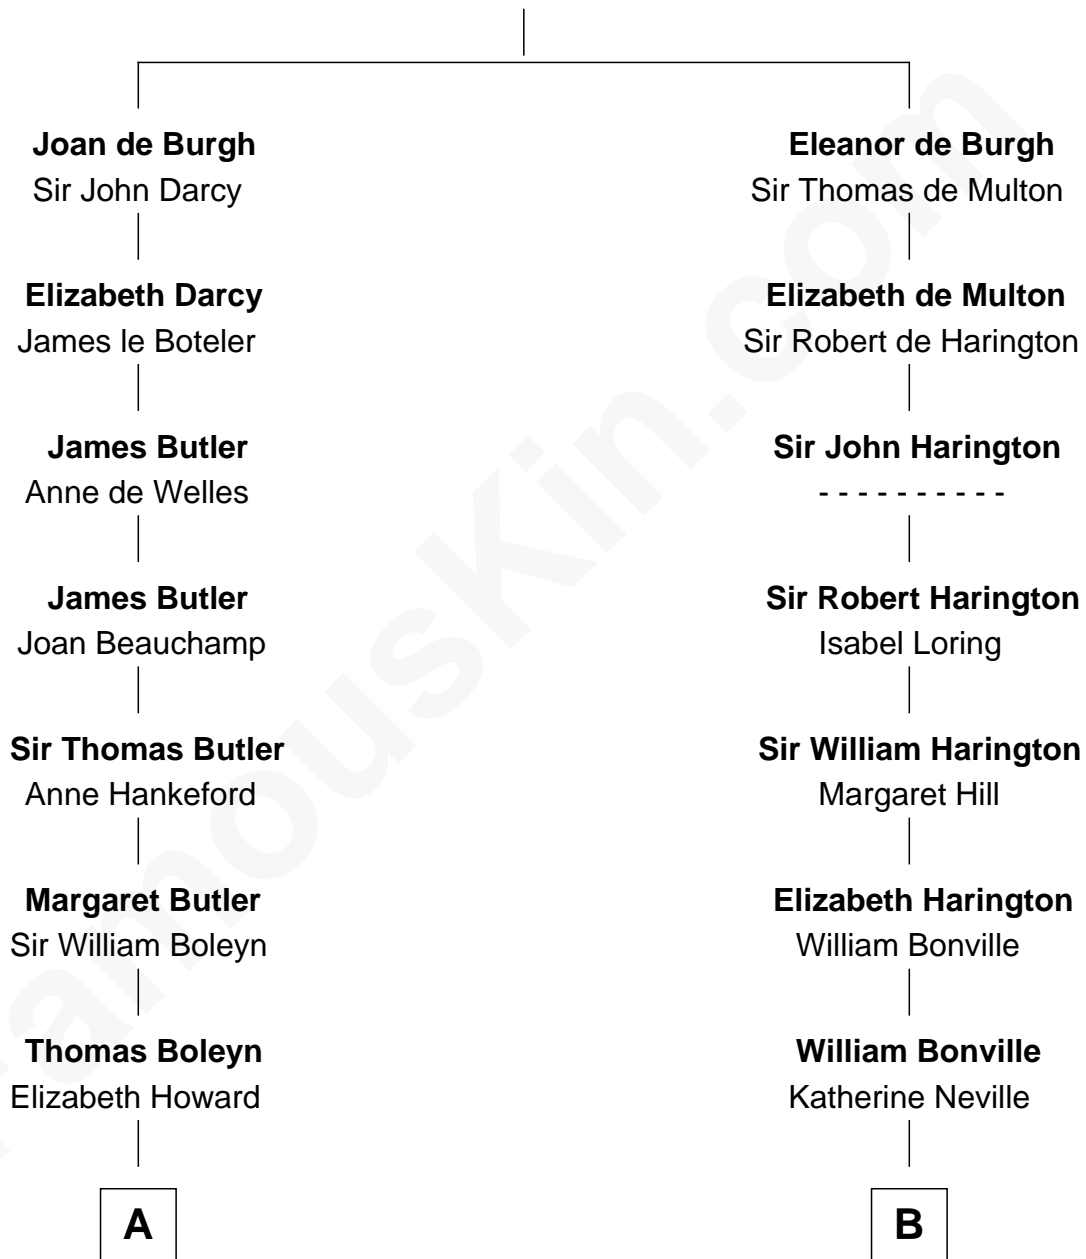

## Relationship Chart of

### Liz Claiborne

*Fashion Designer and Founder of Liz Claiborne Inc.*

18th cousin 2 times removed of

**Oliver Wendell Holmes, Sr.**  
*American "Fireside" Poet*

**Sir Richard de Burgh**

Margaret - - - - -

FamousKin.com