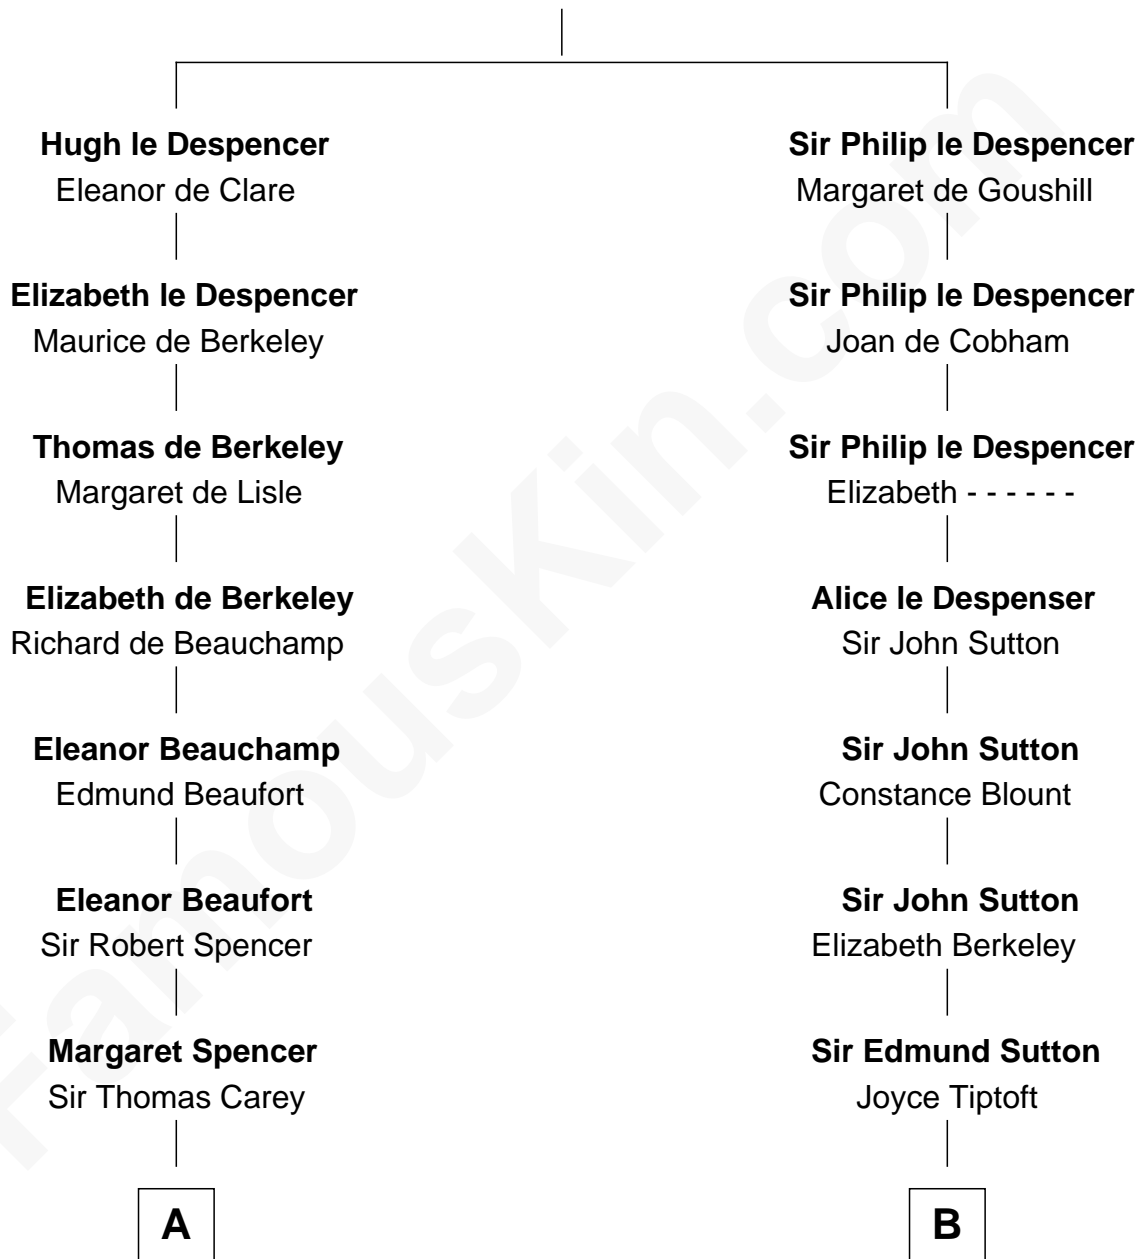

FamousKin.com

Relationship Chart of

Liz Claiborne

Fashion Designer and Founder of Liz Claiborne Inc.

18th cousin 2 times removed of

Oliver Wendell Holmes, Sr.

American "Fireside" Poet

Sir Hugh le Despencer

Isabella de Beauchamp

FamousKin.com