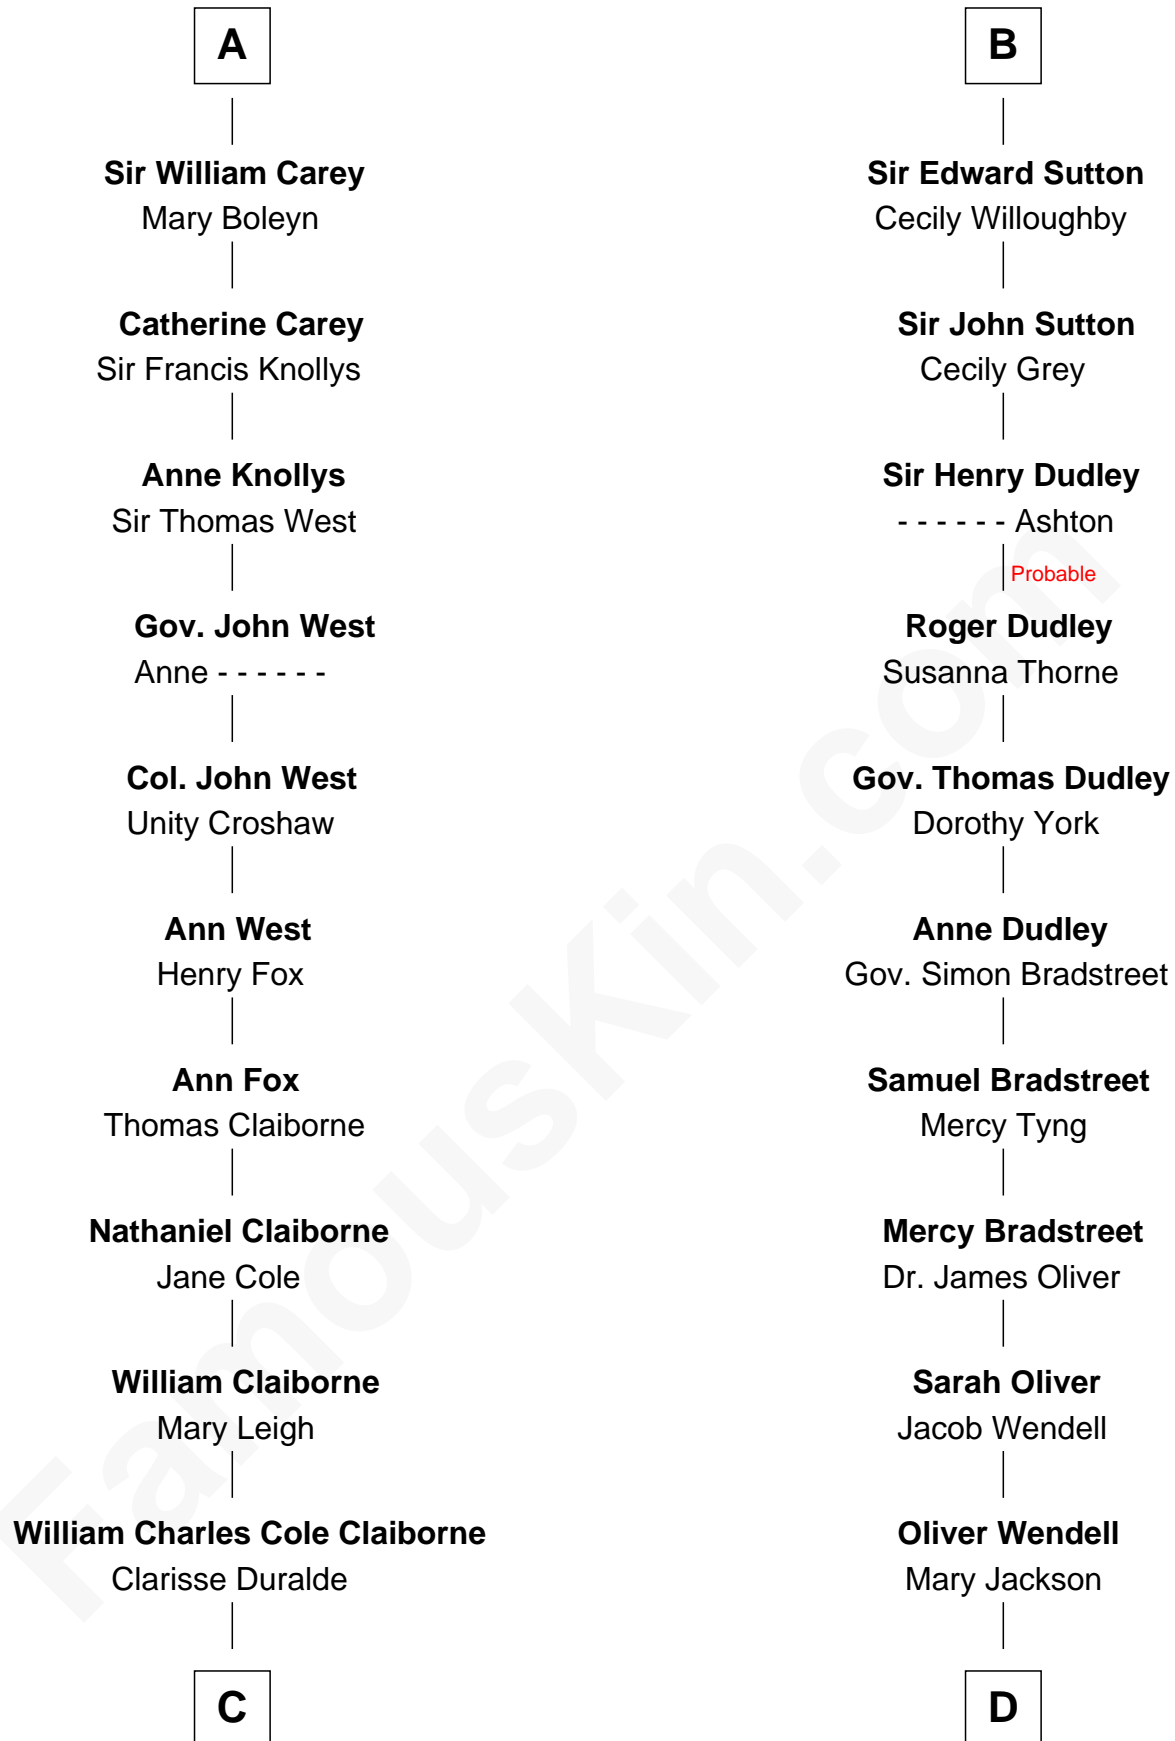

FamousKin.com

Relationship Chart of

Liz Claiborne

Fashion Designer and Founder of Liz Claiborne Inc.

18th cousin 2 times removed of

Oliver Wendell Holmes, Sr.

American "Fireside" Poet

Sir Hugh le Despencer

Isabella de Beauchamp

FamousKin.com