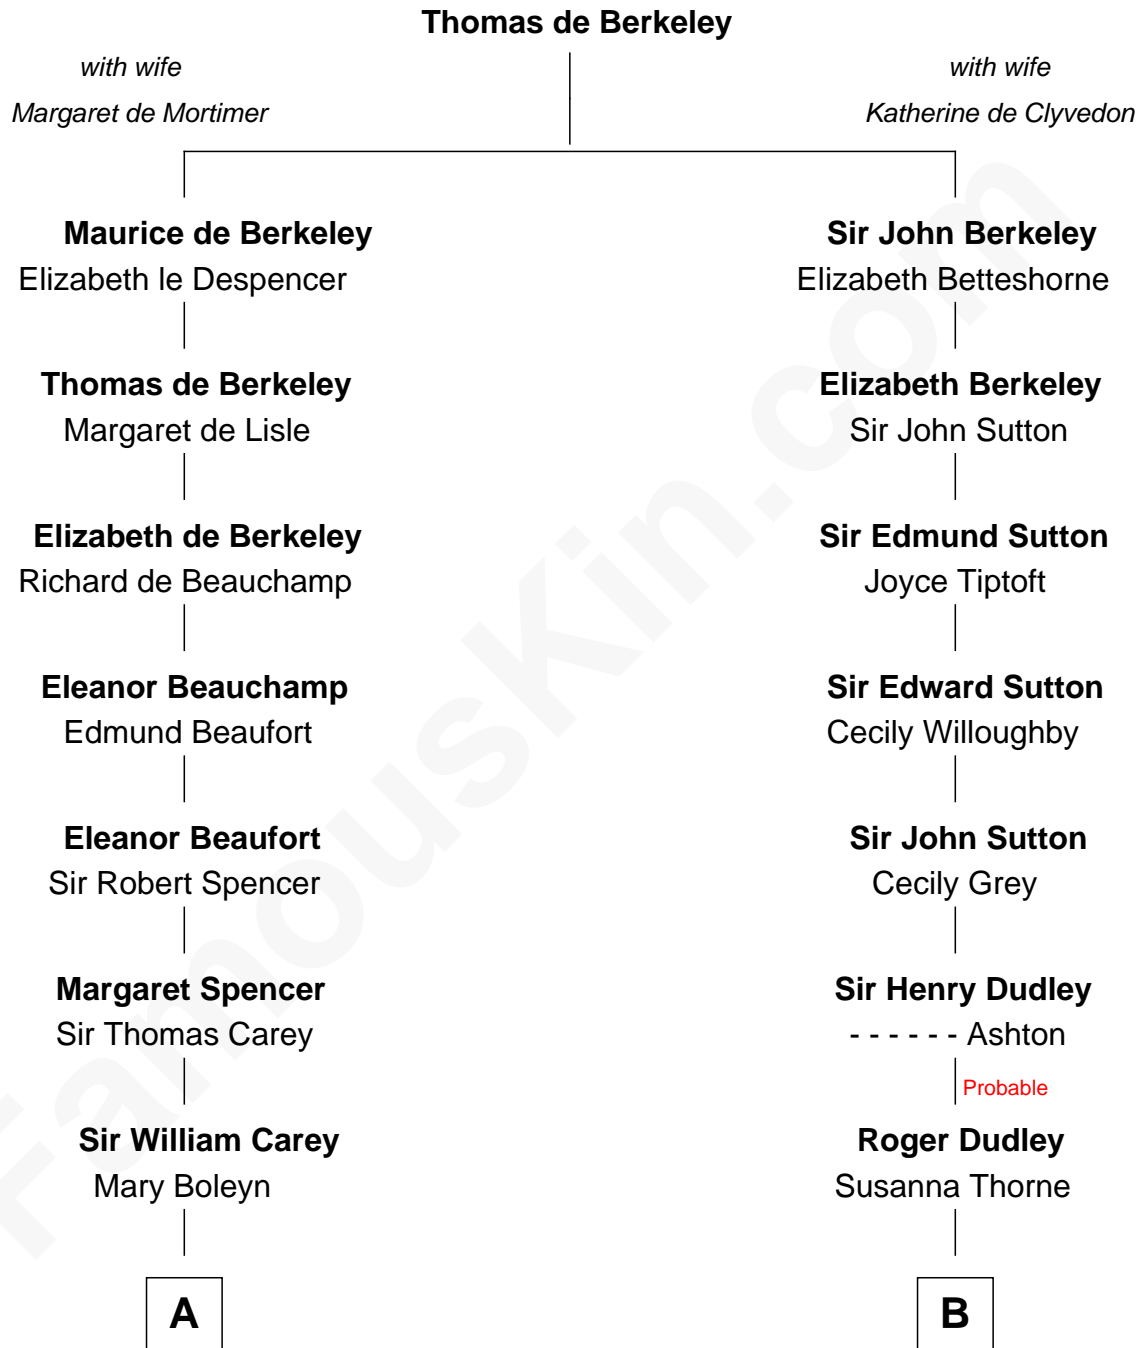

FamousKin.com

Relationship Chart of

Liz Claiborne

Fashion Designer and Founder of Liz Claiborne Inc.

16th cousin 3 times removed of

Endicott Peabody

62nd Governor of Massachusetts

C

—
Fernand Claiborne
Marie Louise Villeré

—
Omer Villere Claiborne
Carolyn Louise Fenner

—
Liz Claiborne
Found of Liz Claiborne Inc.

FamousKin.com