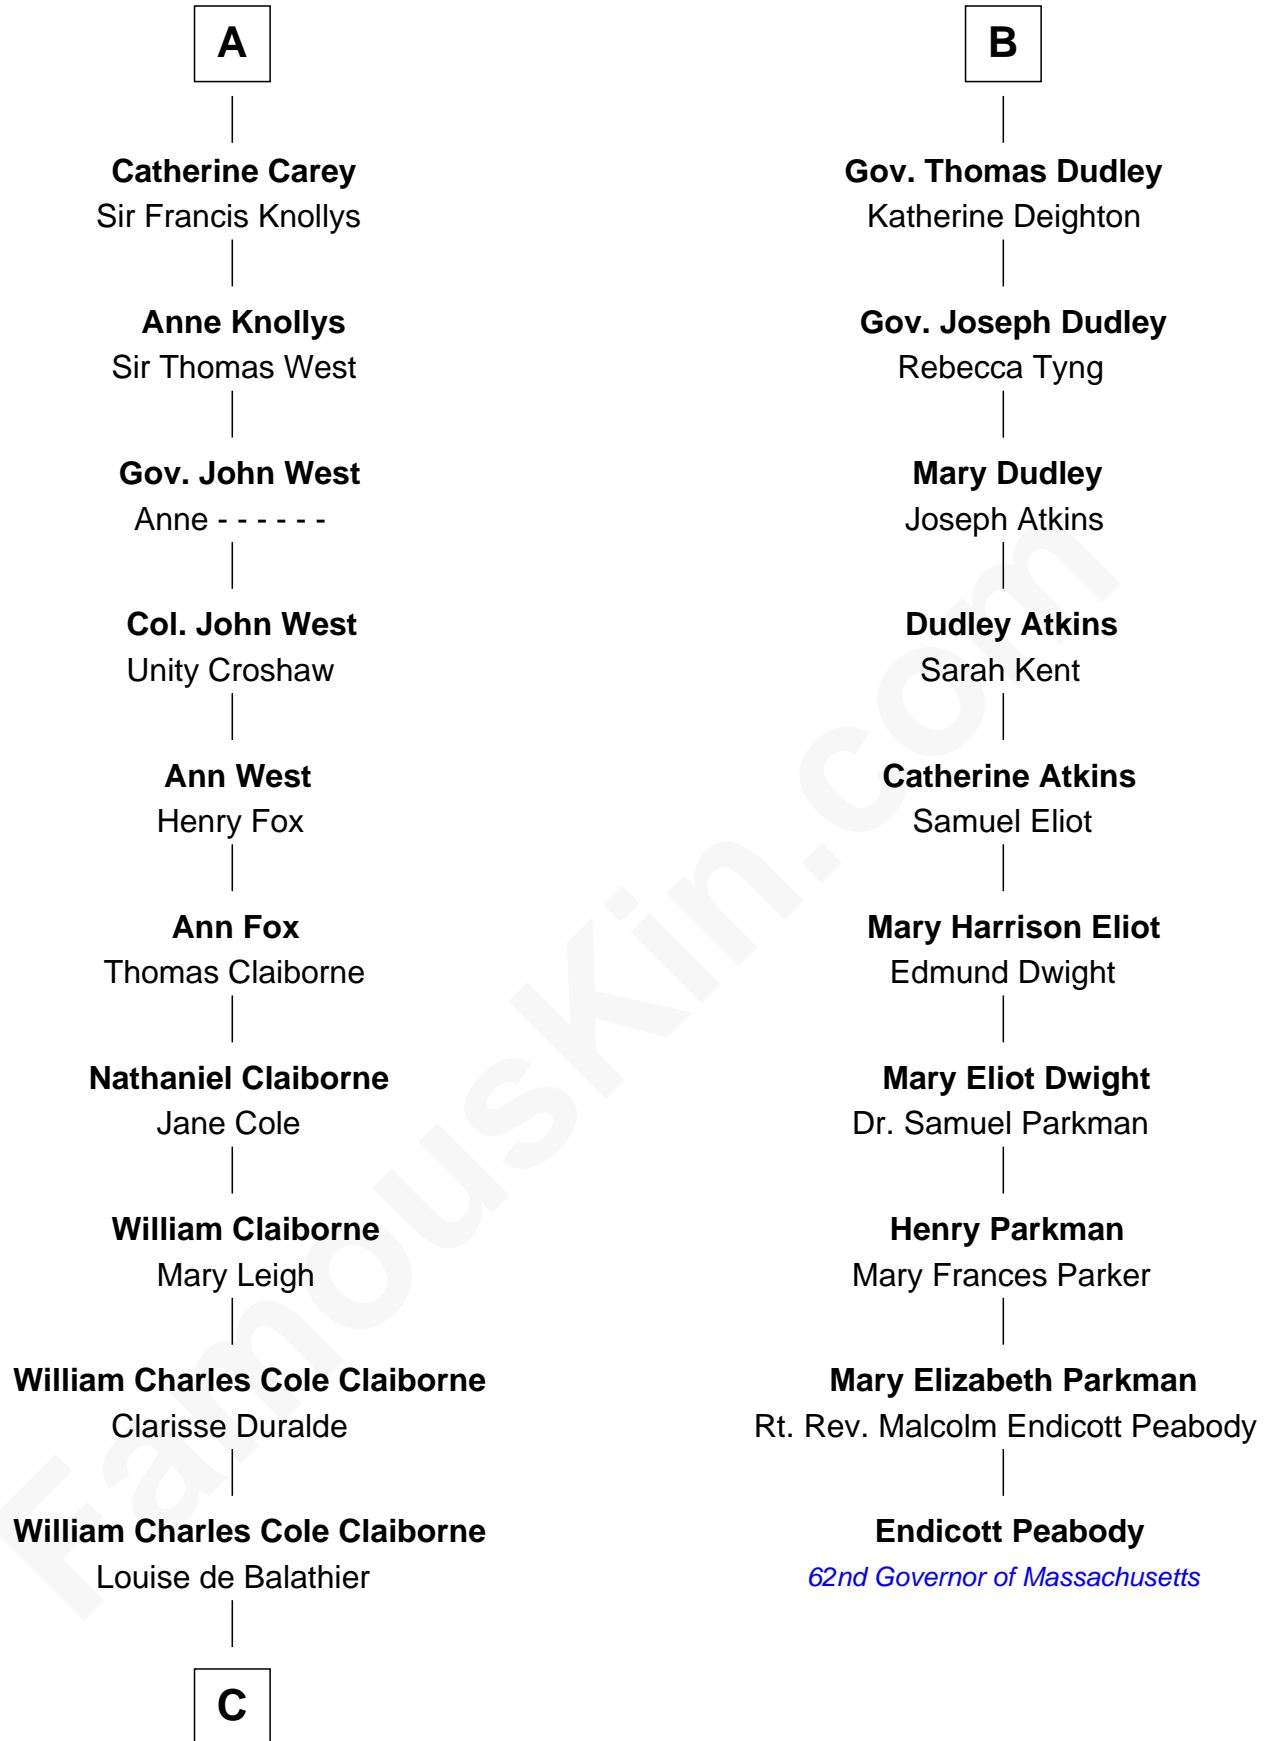

FamousKin.com

Relationship Chart of

Liz Claiborne

Fashion Designer and Founder of Liz Claiborne Inc.

16th cousin 3 times removed of

Endicott Peabody

62nd Governor of Massachusetts

C

—
Fernand Claiborne
Marie Louise Villeré

—
Omer Villere Claiborne
Carolyn Louise Fenner

—
Liz Claiborne
Found of Liz Claiborne Inc.

FamousKin.com