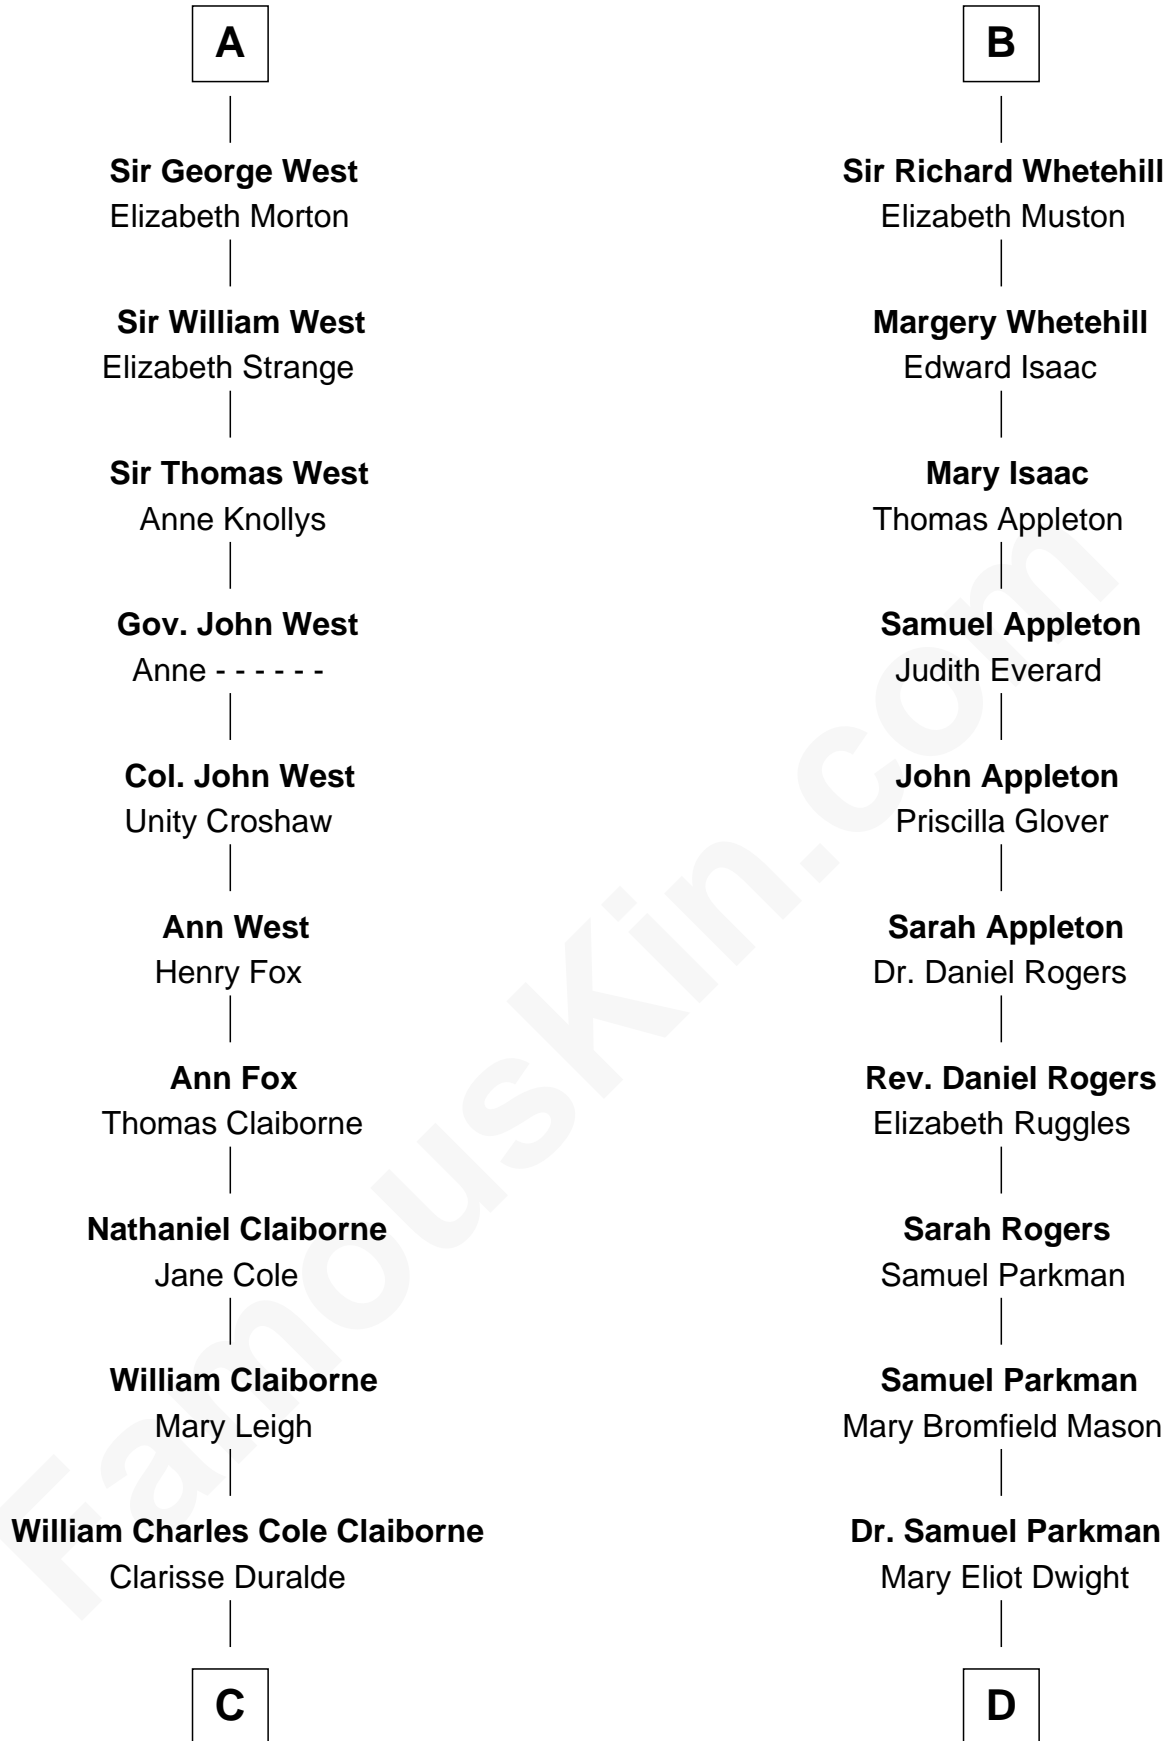

FamousKin.com

Relationship Chart of

Liz Claiborne

Fashion Designer and Founder of Liz Claiborne Inc.

19th cousin 1 time removed of

Endicott Peabody

62nd Governor of Massachusetts

FamousKin.com