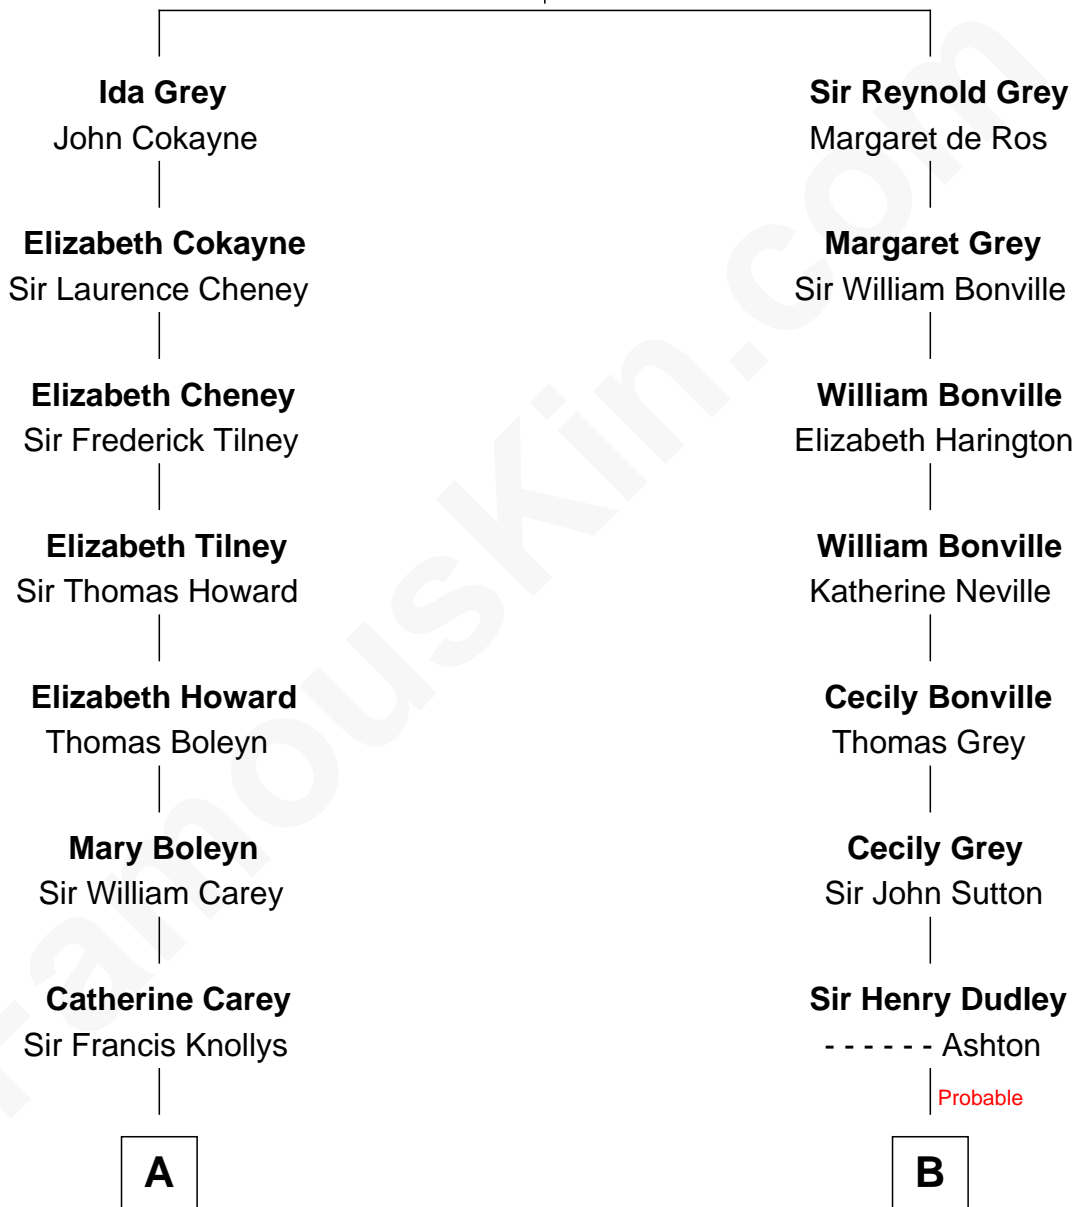

FamousKin.com

Relationship Chart of

Liz Claiborne

Fashion Designer and Founder of Liz Claiborne Inc.

17th cousin 1 time removed of

Endicott Peabody

62nd Governor of Massachusetts

Sir Reynold de Grey
Eleanor le Strange

C

—
Omer Villere Claiborne

Carolyn Louise Fenner

—
Liz Claiborne

Found of Liz Claiborne Inc.

FamousKin.com