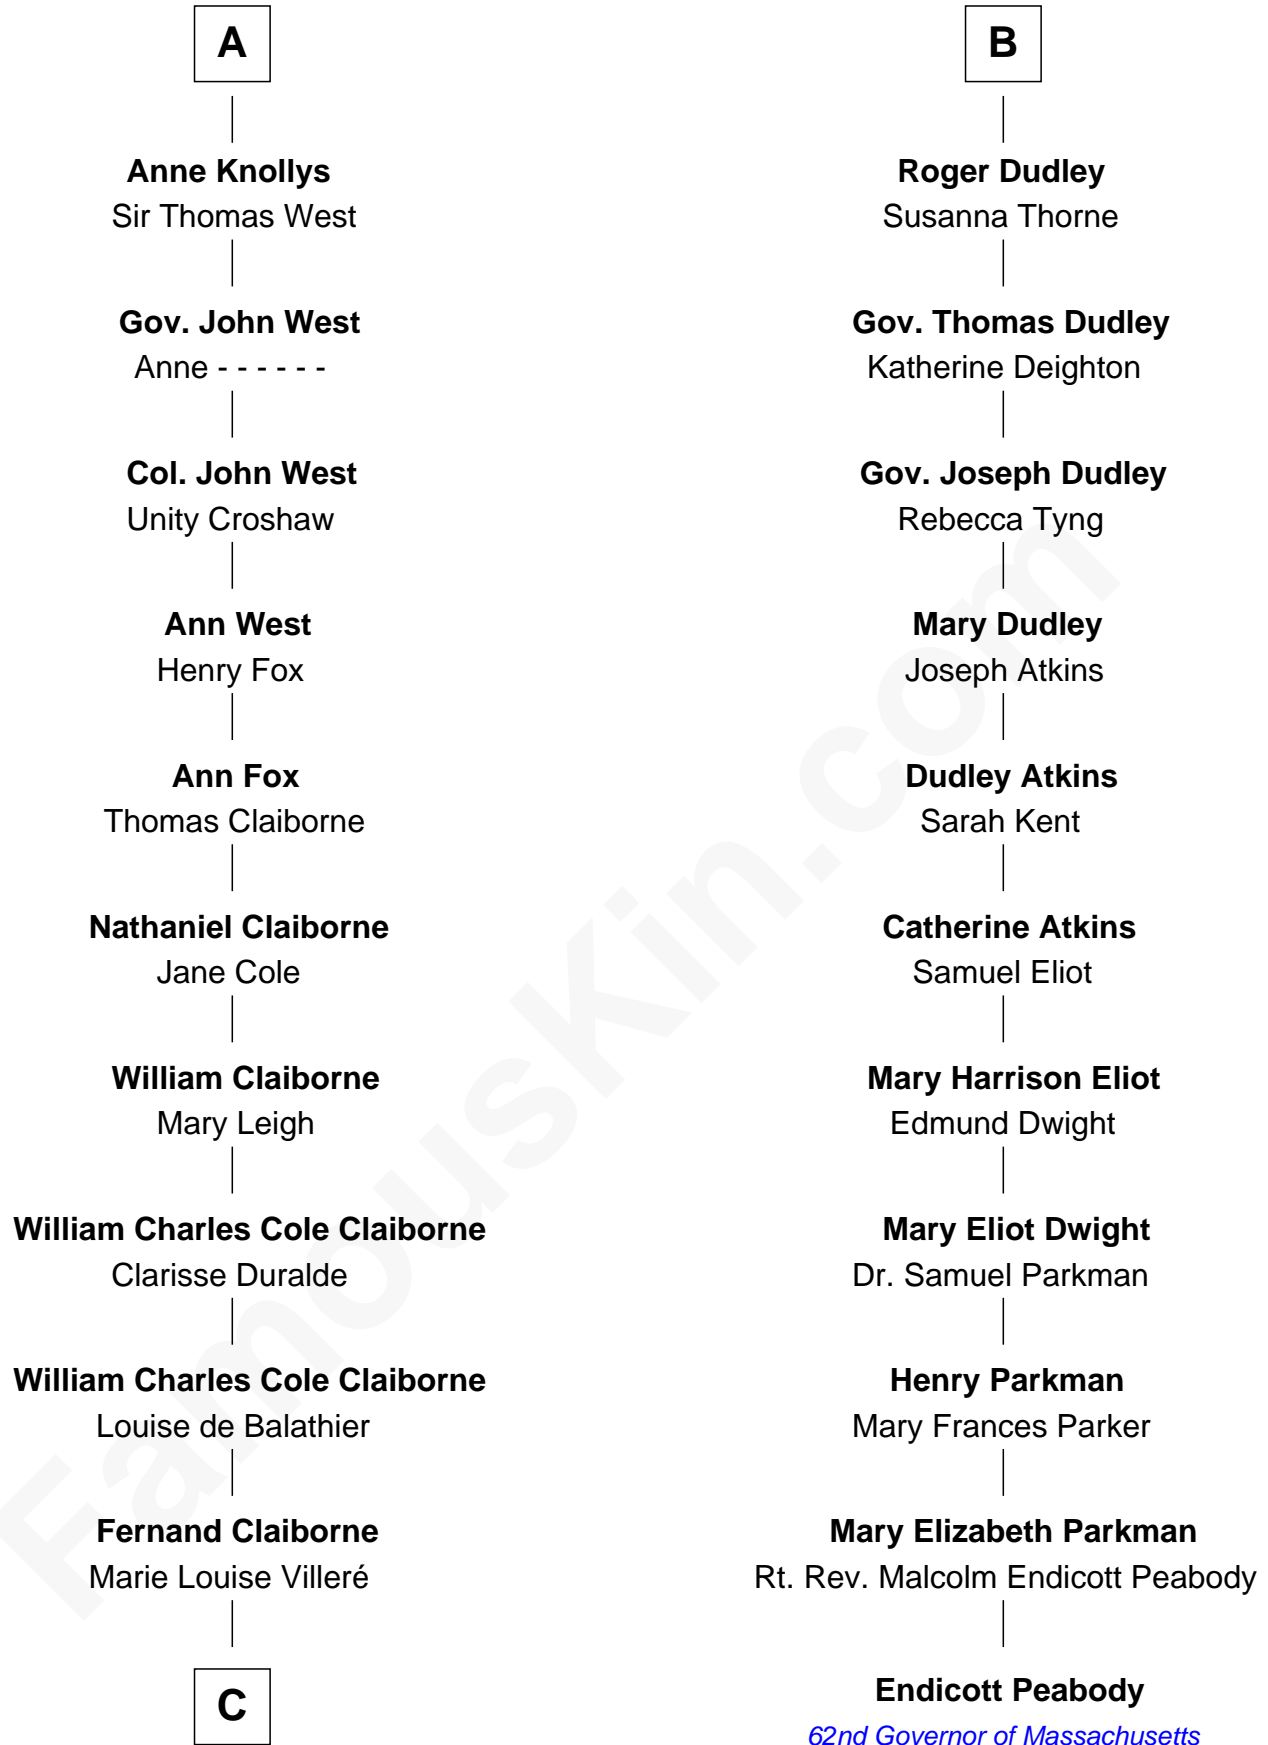

FamousKin.com

Relationship Chart of

Liz Claiborne

Fashion Designer and Founder of Liz Claiborne Inc.

17th cousin 1 time removed of

Endicott Peabody

62nd Governor of Massachusetts

Sir Reynold de Grey
Eleanor le Strange

C

—
Omer Villere Claiborne

Carolyn Louise Fenner

—
Liz Claiborne

Found of Liz Claiborne Inc.

FamousKin.com