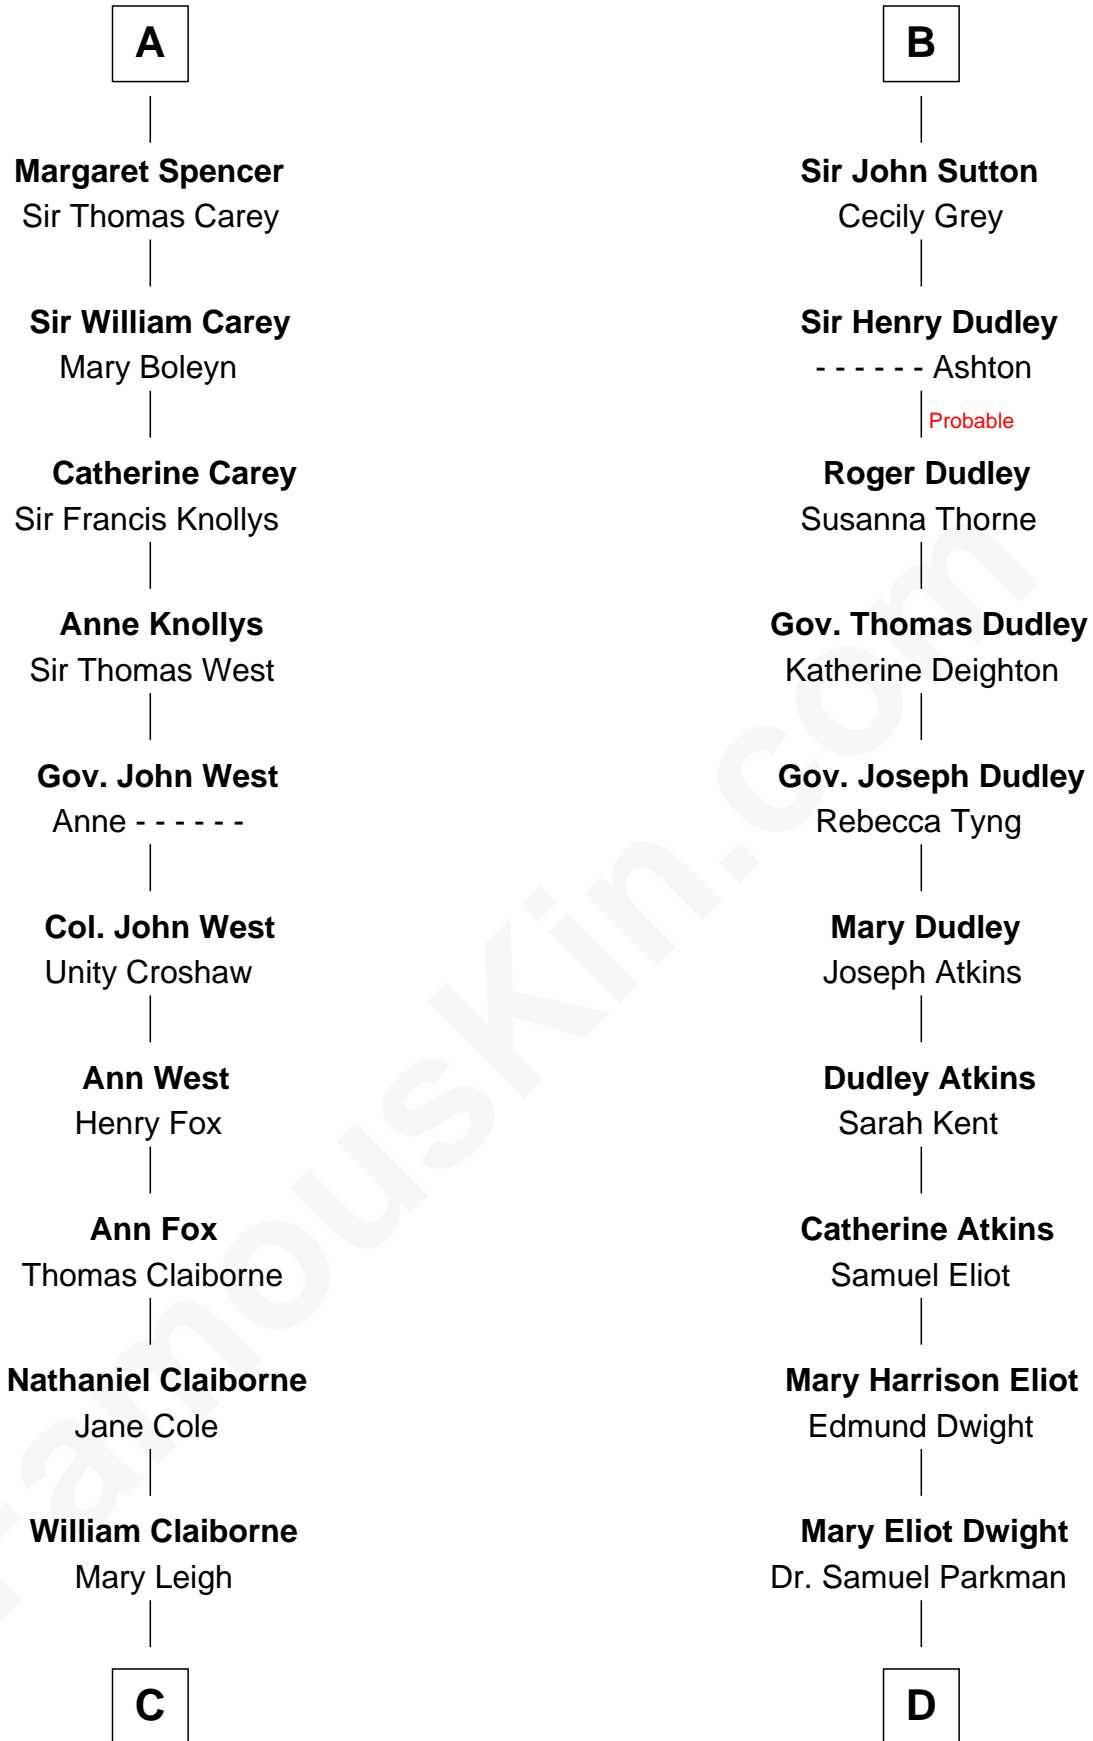

FamousKin.com

Relationship Chart of Liz Claiborne

Fashion Designer and Founder of Liz Claiborne Inc.

19th cousin 2 times removed of

Endicott Peabody

62nd Governor of Massachusetts

Sir Edmund Mortimer

Margaret de Fiennes

C

William Charles Cole Claiborne
Clarisse Duralde

William Charles Cole Claiborne
Louise de Balathier

Fernand Claiborne
Marie Louise Villeré

Omer Villere Claiborne
Carolyn Louise Fenner

Liz Claiborne
Found of Liz Claiborne Inc.