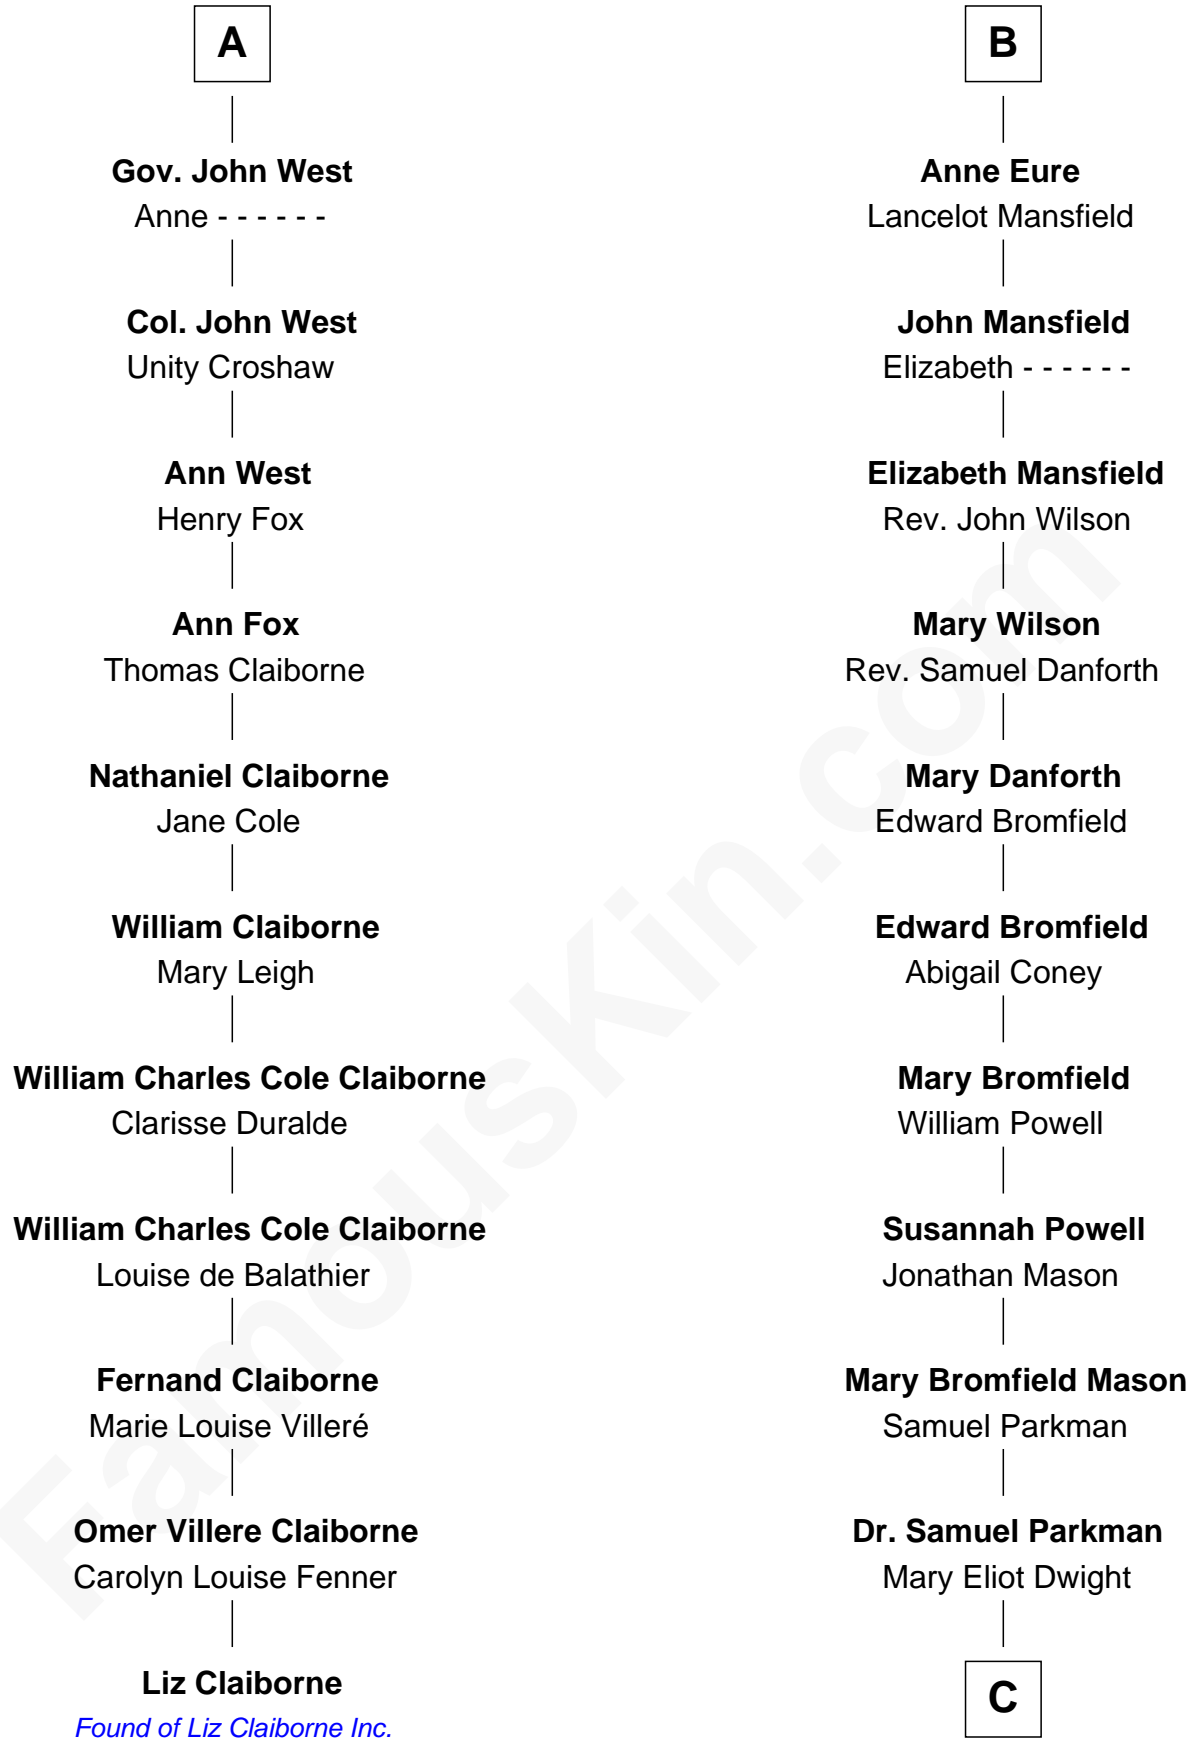

FamousKin.com

Relationship Chart of

Liz Claiborne

Fashion Designer and Founder of Liz Claiborne Inc.

17th cousin 2 times removed of

Endicott Peabody

62nd Governor of Massachusetts

C