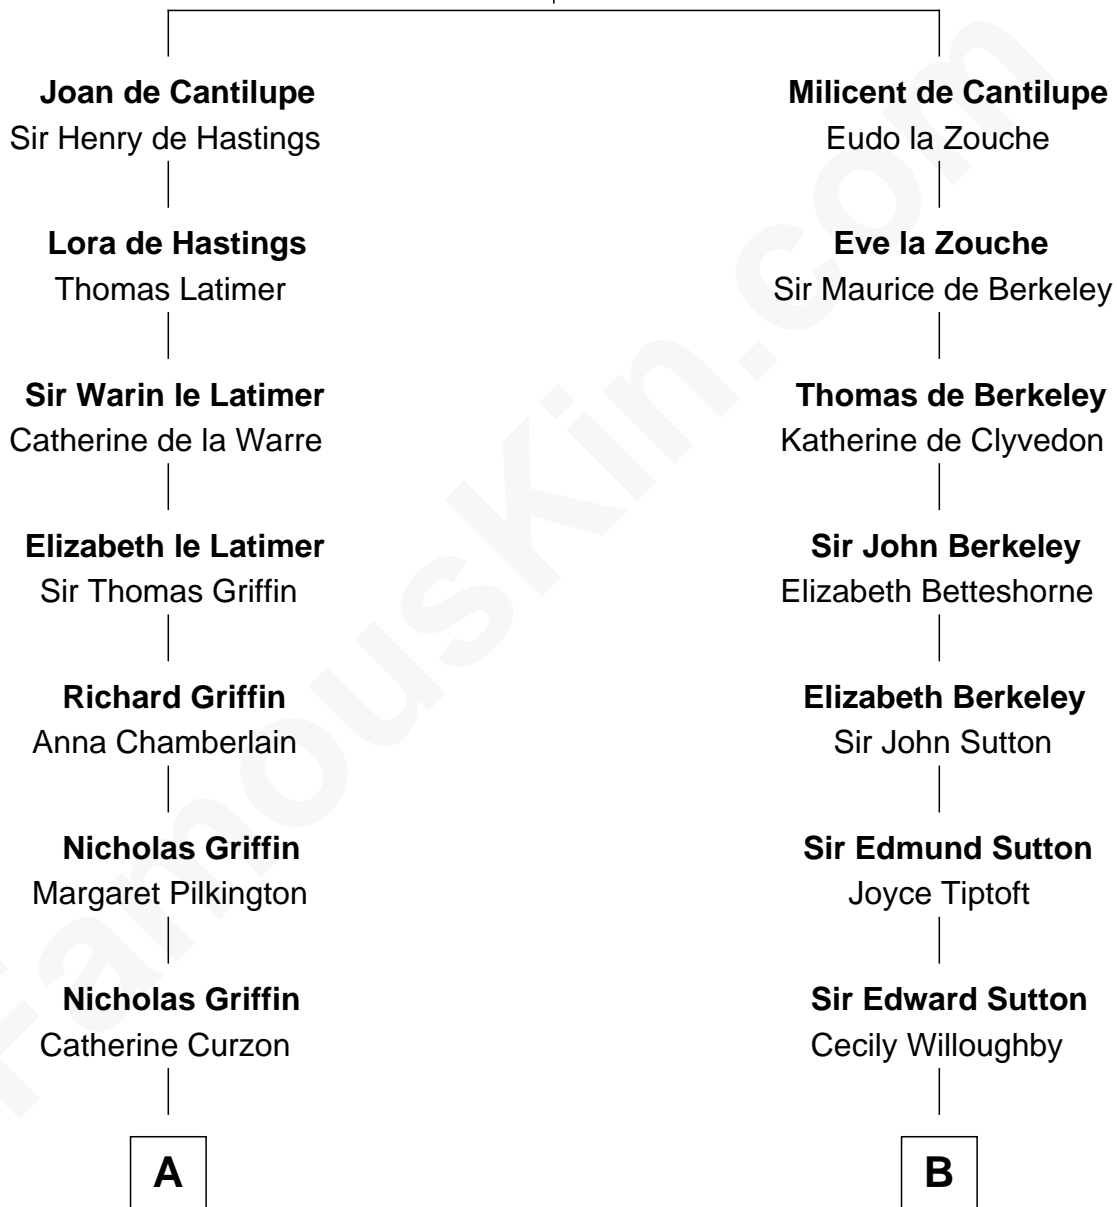

FamousKin.com

Relationship Chart of

Liz Claiborne

Fashion Designer and Founder of Liz Claiborne Inc.

19th cousin 2 times removed of

Endicott Peabody

62nd Governor of Massachusetts

Sir William de Cantilupe

Eve de Braiose

C

William Charles Cole Claiborne

Clarisse Duralde

William Charles Cole Claiborne

Louise de Balathier

Fernand Claiborne

Marie Louise Villeré