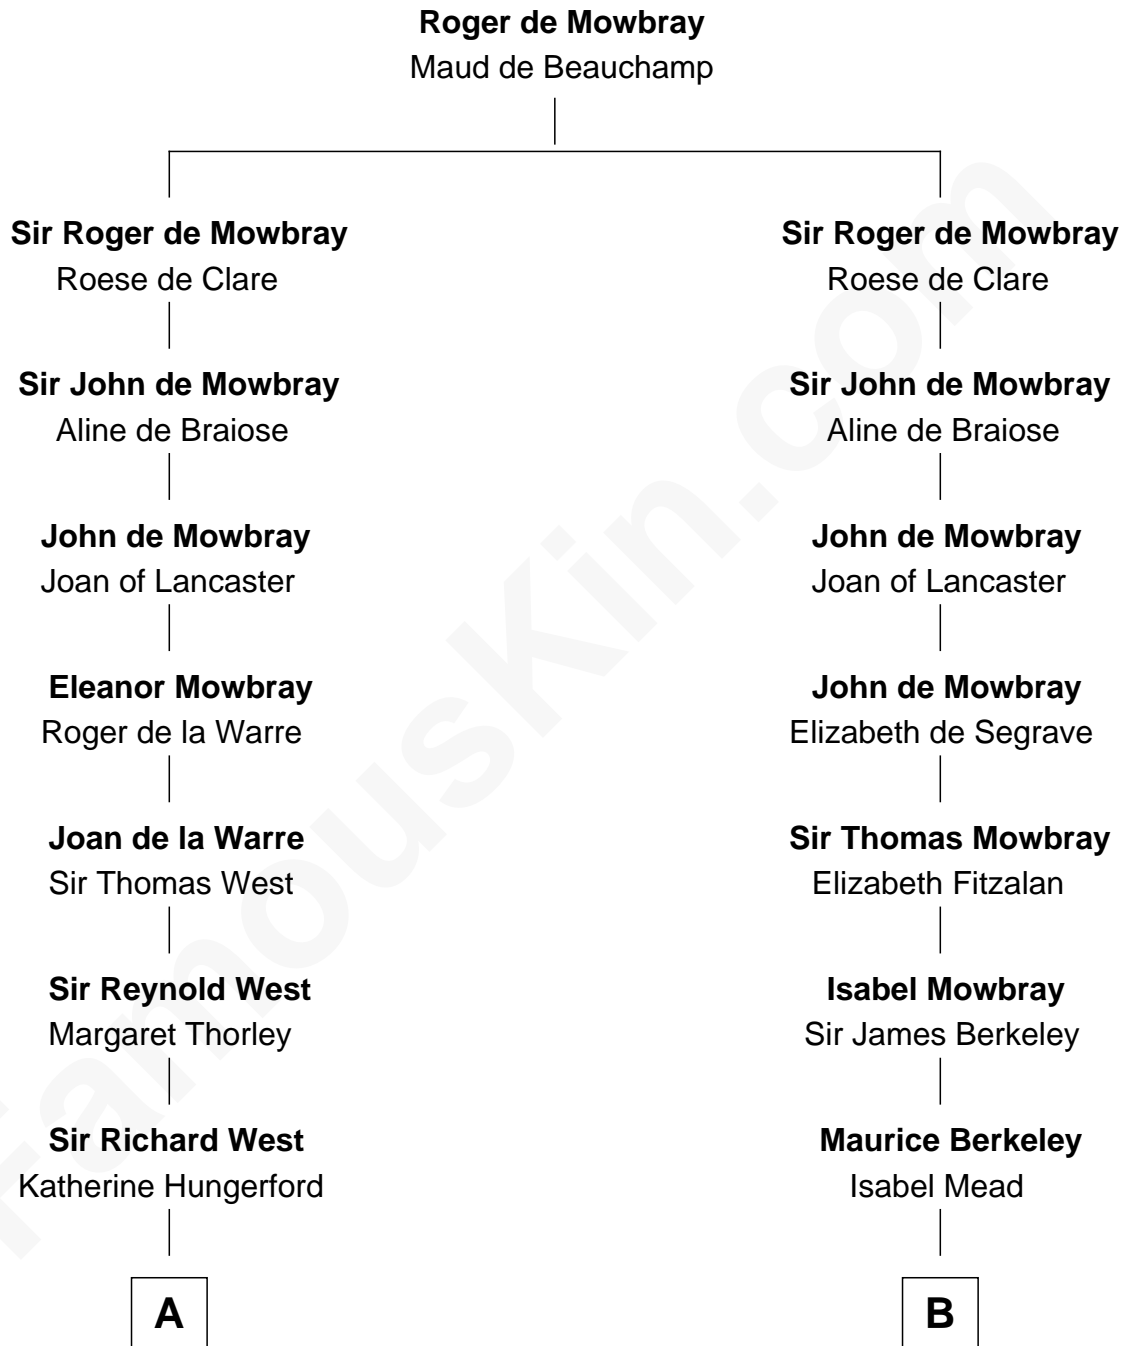

FamousKin.com

Relationship Chart of

Liz Claiborne

Fashion Designer and Founder of Liz Claiborne Inc.

21st cousin of

Endicott Peabody

62nd Governor of Massachusetts

C

William Charles Cole Claiborne

Clarisse Duralde

William Charles Cole Claiborne

Louise de Balathier

Fernand Claiborne

Marie Louise Villeré

Omer Villere Claiborne

Carolyn Louise Fenner