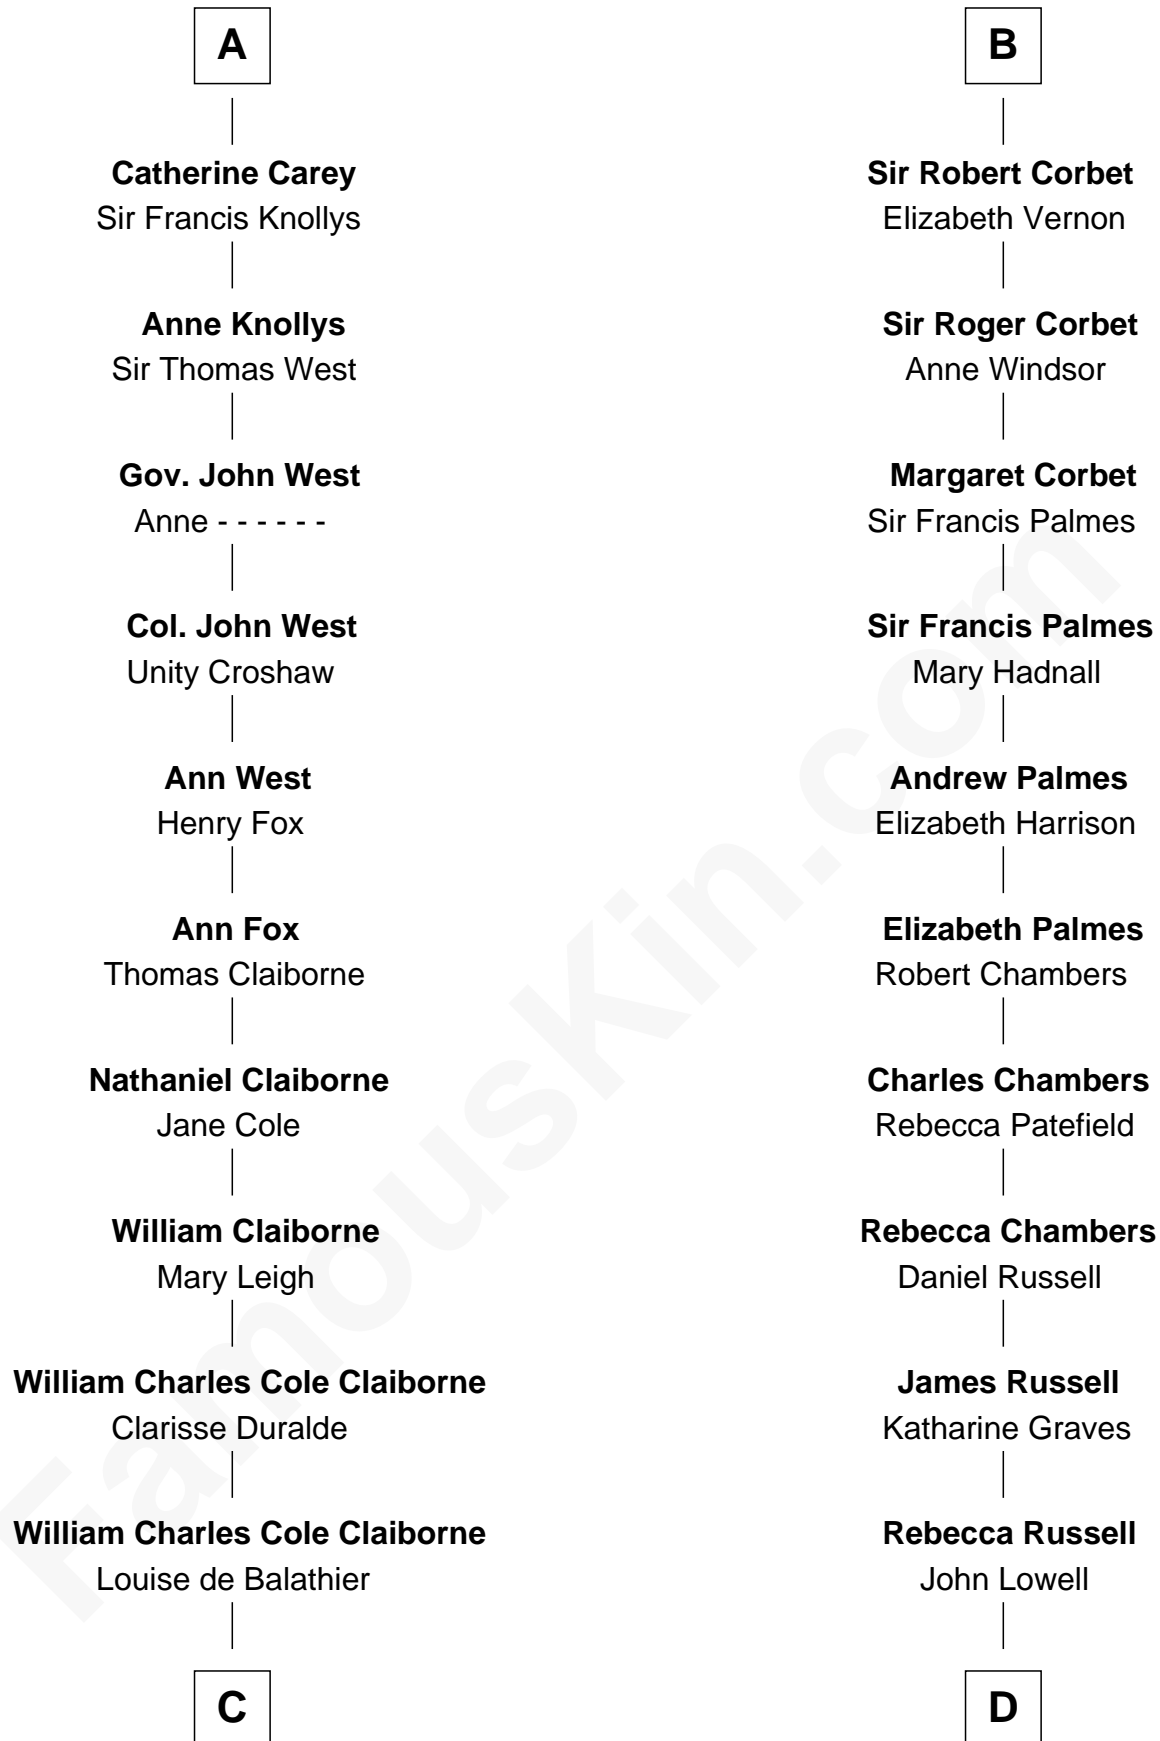

FamousKin.com

Relationship Chart of

Liz Claiborne

Fashion Designer and Founder of Liz Claiborne Inc.

18th cousin 1 time removed of

James Russell Lowell

American "Fireside" Poet

C