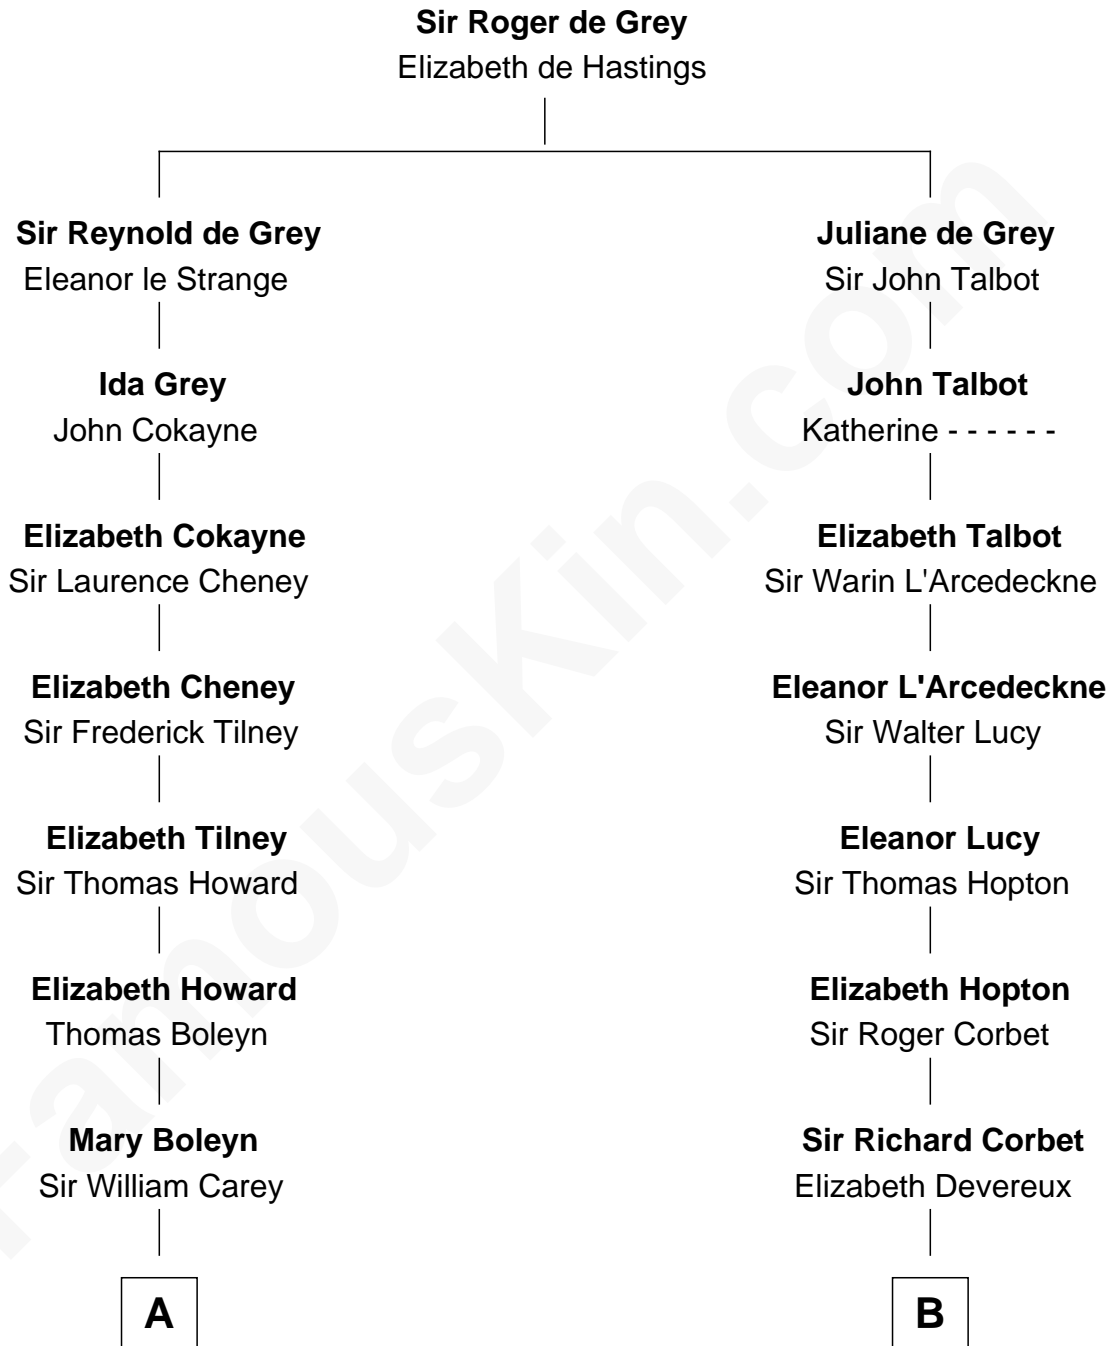

FamousKin.com

Relationship Chart of

Liz Claiborne

Fashion Designer and Founder of Liz Claiborne Inc.

18th cousin 1 time removed of

James Russell Lowell

American "Fireside" Poet

C