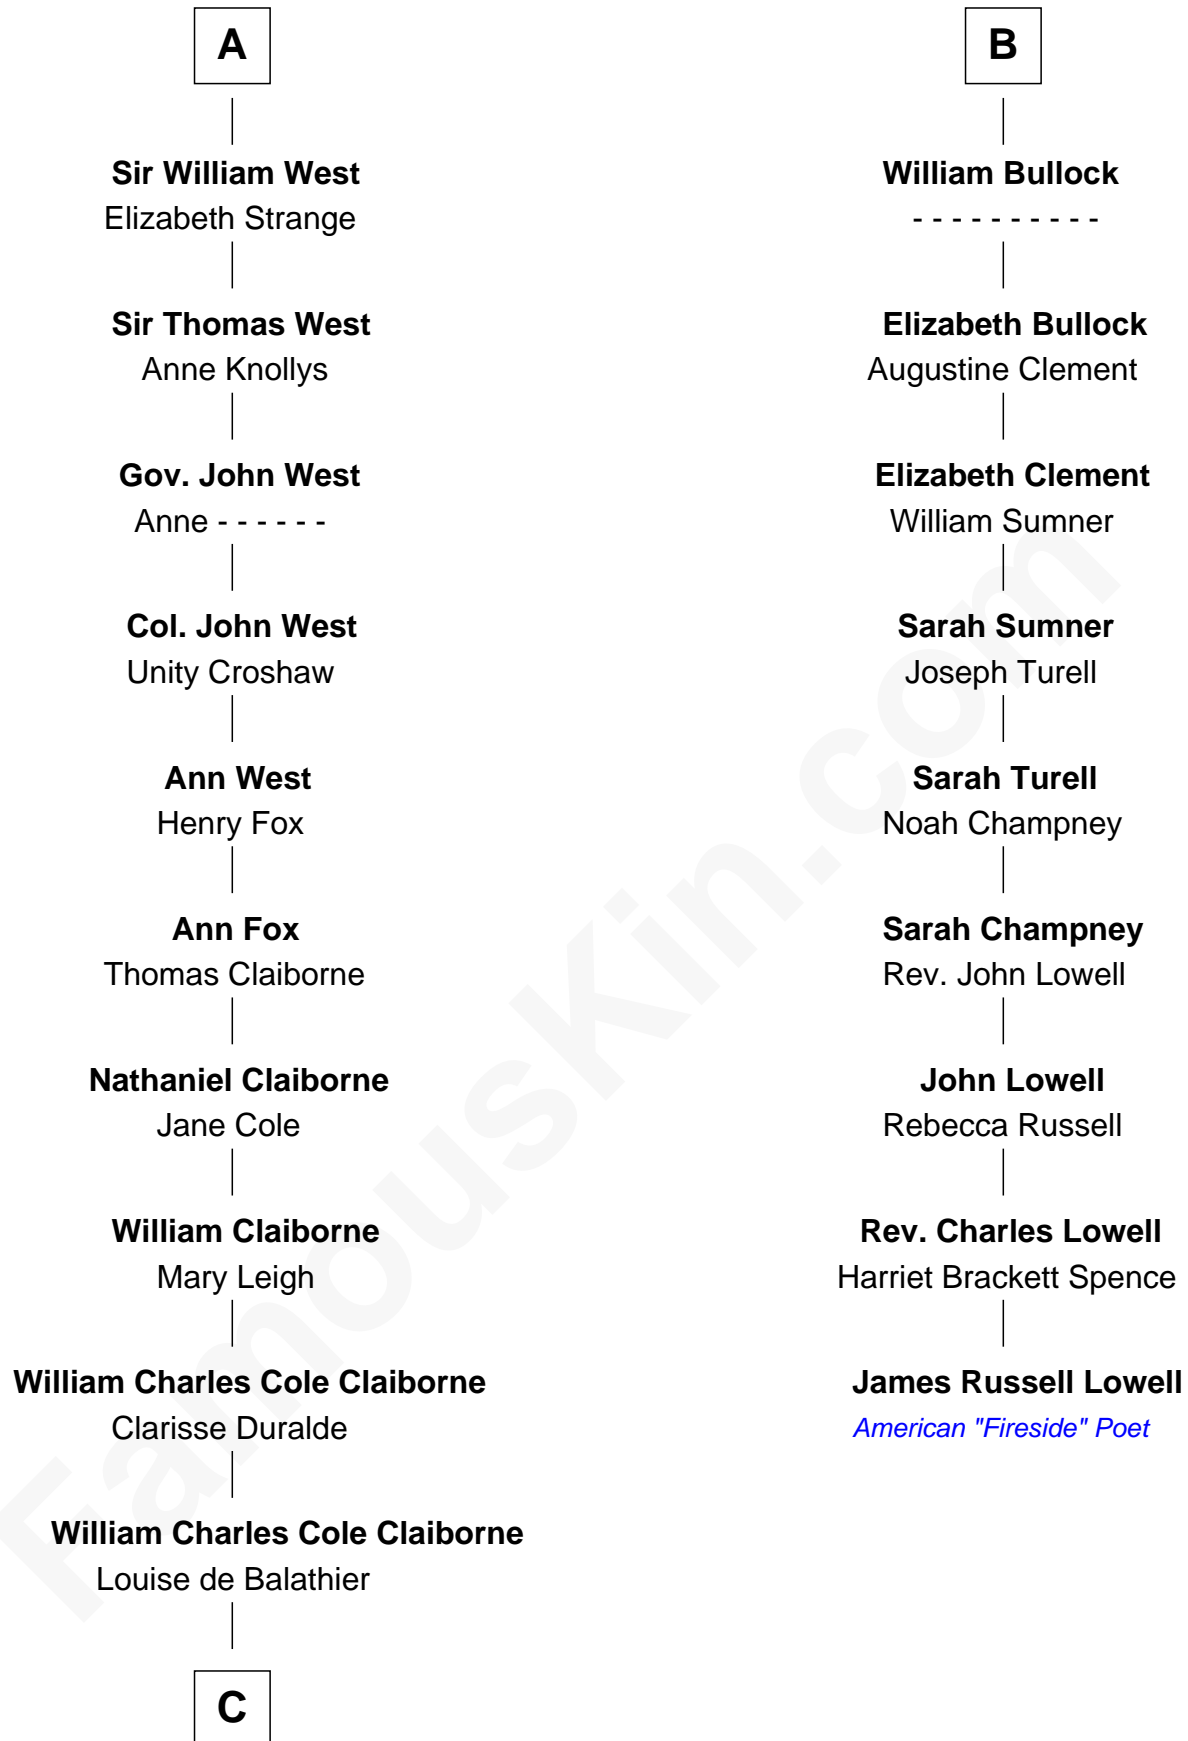

## Relationship Chart of

### Liz Claiborne

*Fashion Designer and Founder of Liz Claiborne Inc.*

15th cousin 4 times removed of

### James Russell Lowell

*American "Fireside" Poet*

**C**

—  
**Fernand Claiborne**  
Marie Louise Villeré

—  
**Omer Villere Claiborne**  
Carolyn Louise Fenner

—  
**Liz Claiborne**  
*Found of Liz Claiborne Inc.*