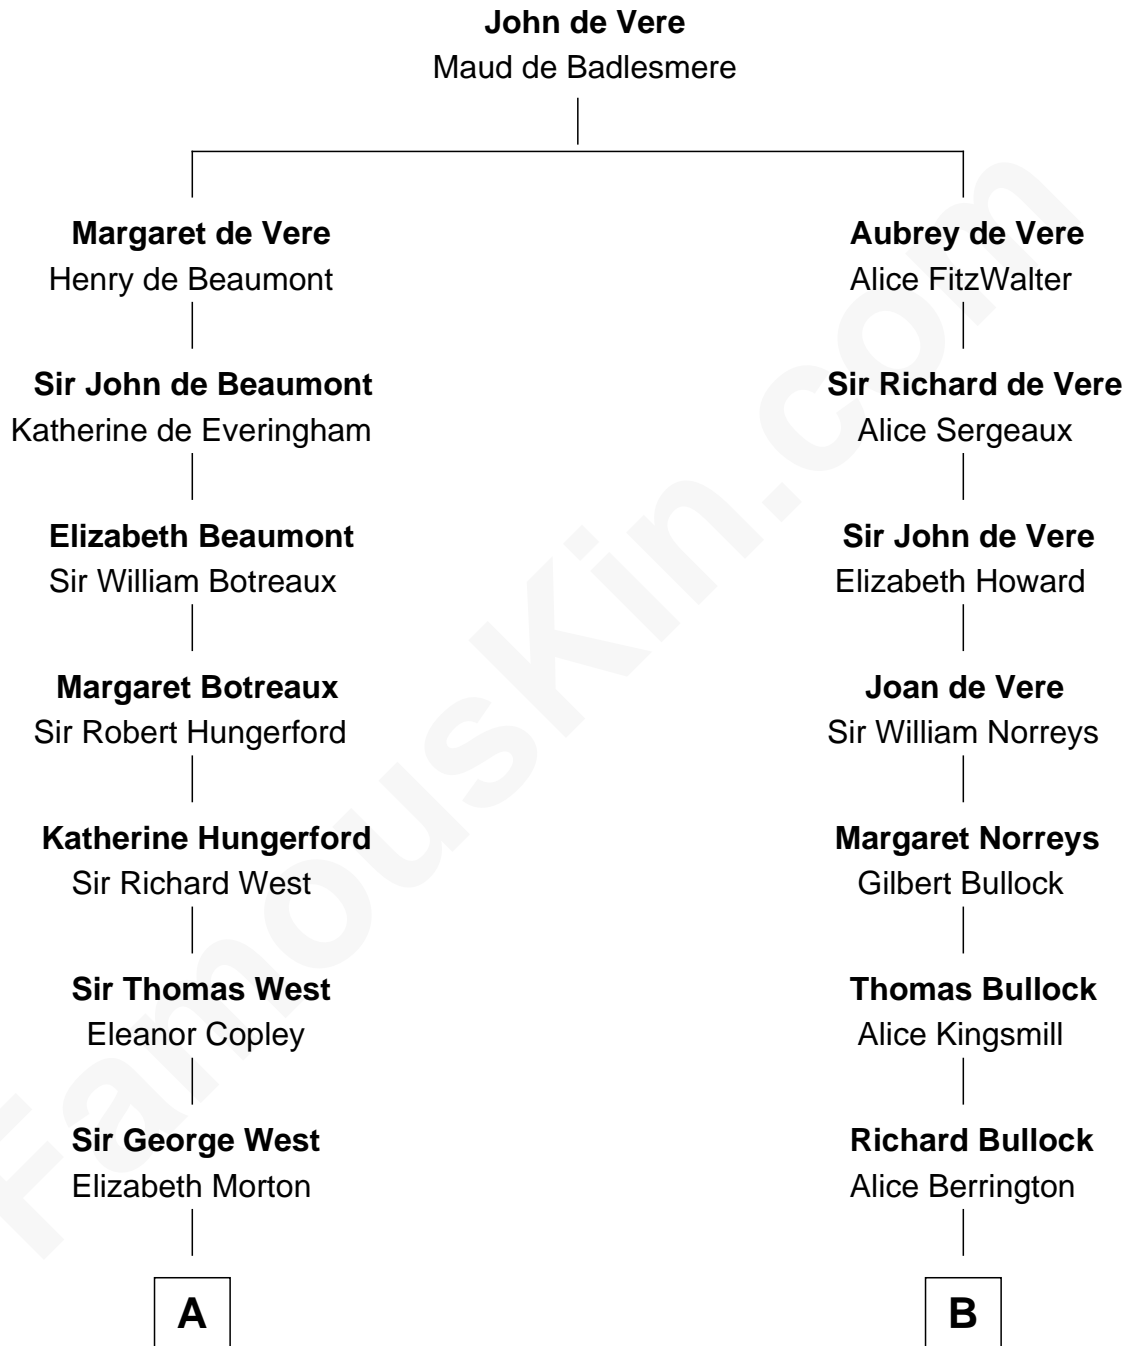

FamousKin.com

Relationship Chart of

Liz Claiborne

Fashion Designer and Founder of Liz Claiborne Inc.

15th cousin 4 times removed of

James Russell Lowell

American "Fireside" Poet