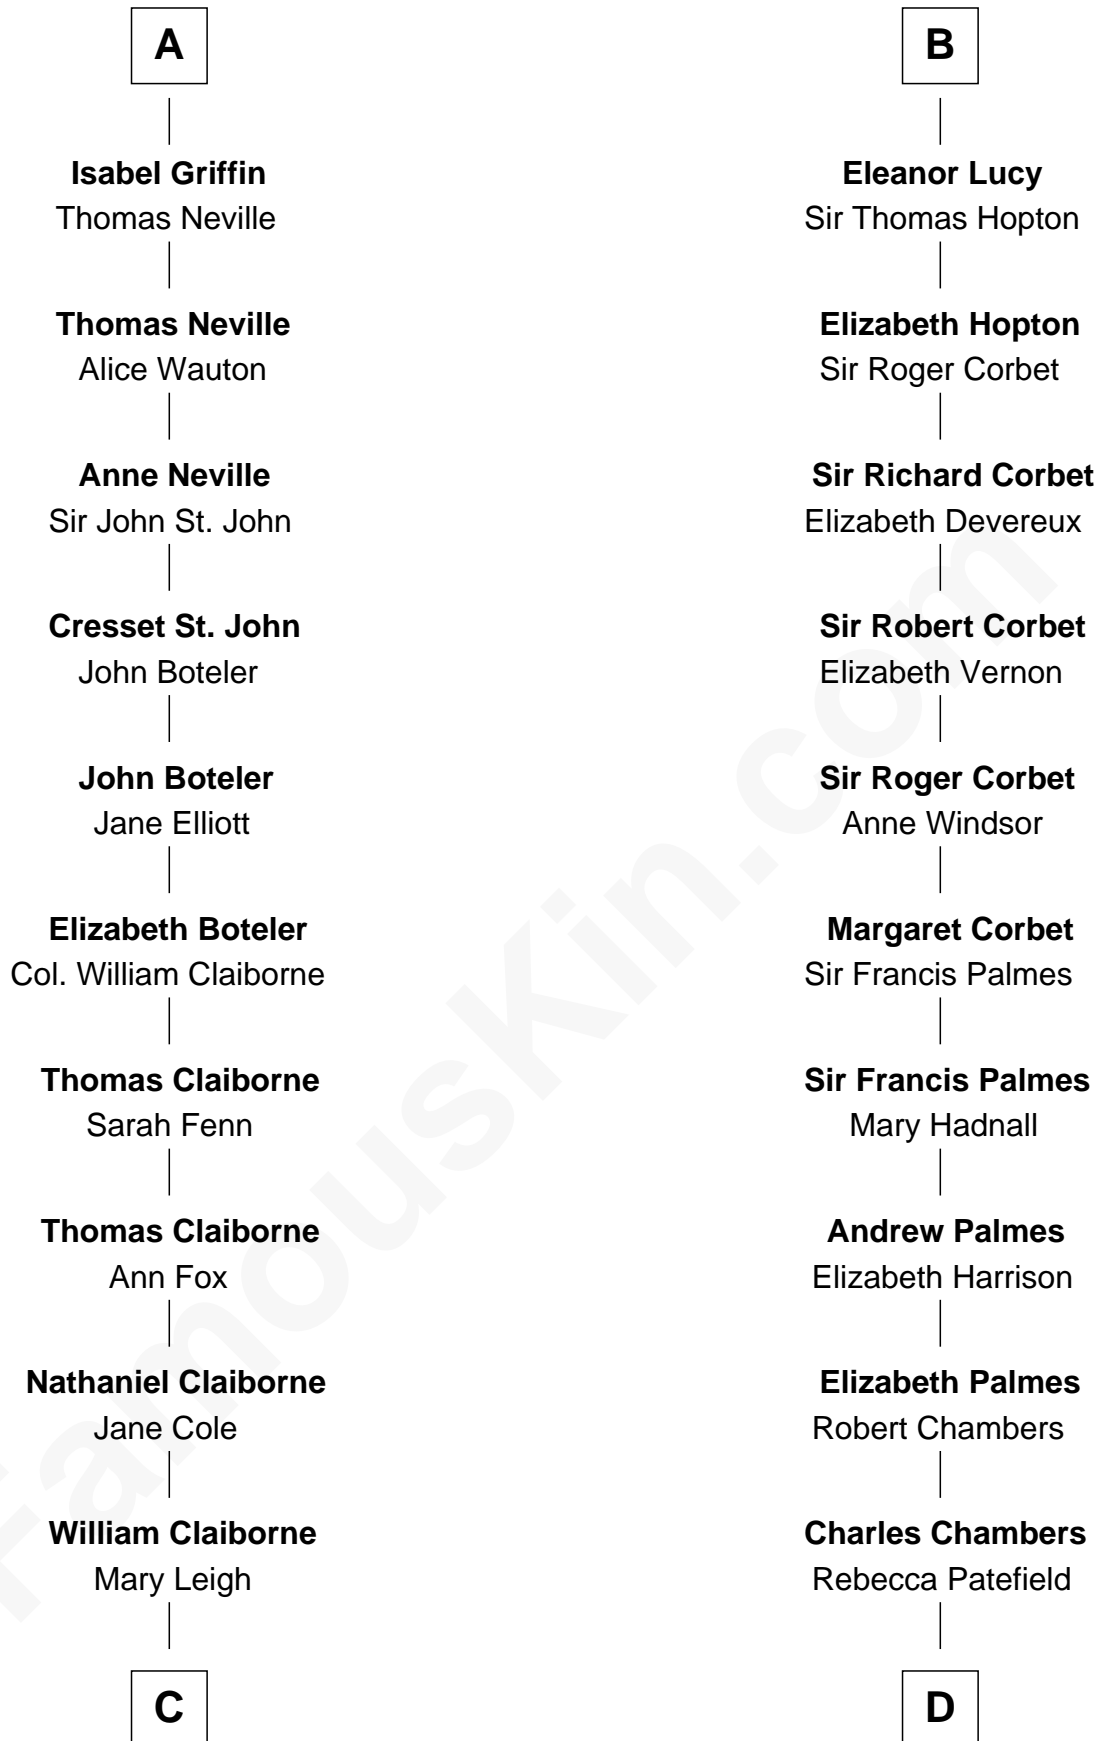

FamousKin.com

Relationship Chart of

Liz Claiborne

Fashion Designer and Founder of Liz Claiborne Inc.

21st cousin of

James Russell Lowell
American "Fireside" Poet

Sir William de Cantilupe
Eve de Braiose

C

William Charles Cole Claiborne

Clarisse Duralde

William Charles Cole Claiborne

Louise de Balathier

Fernand Claiborne

Marie Louise Villeré

Omer Villere Claiborne

Carolyn Louise Fenner