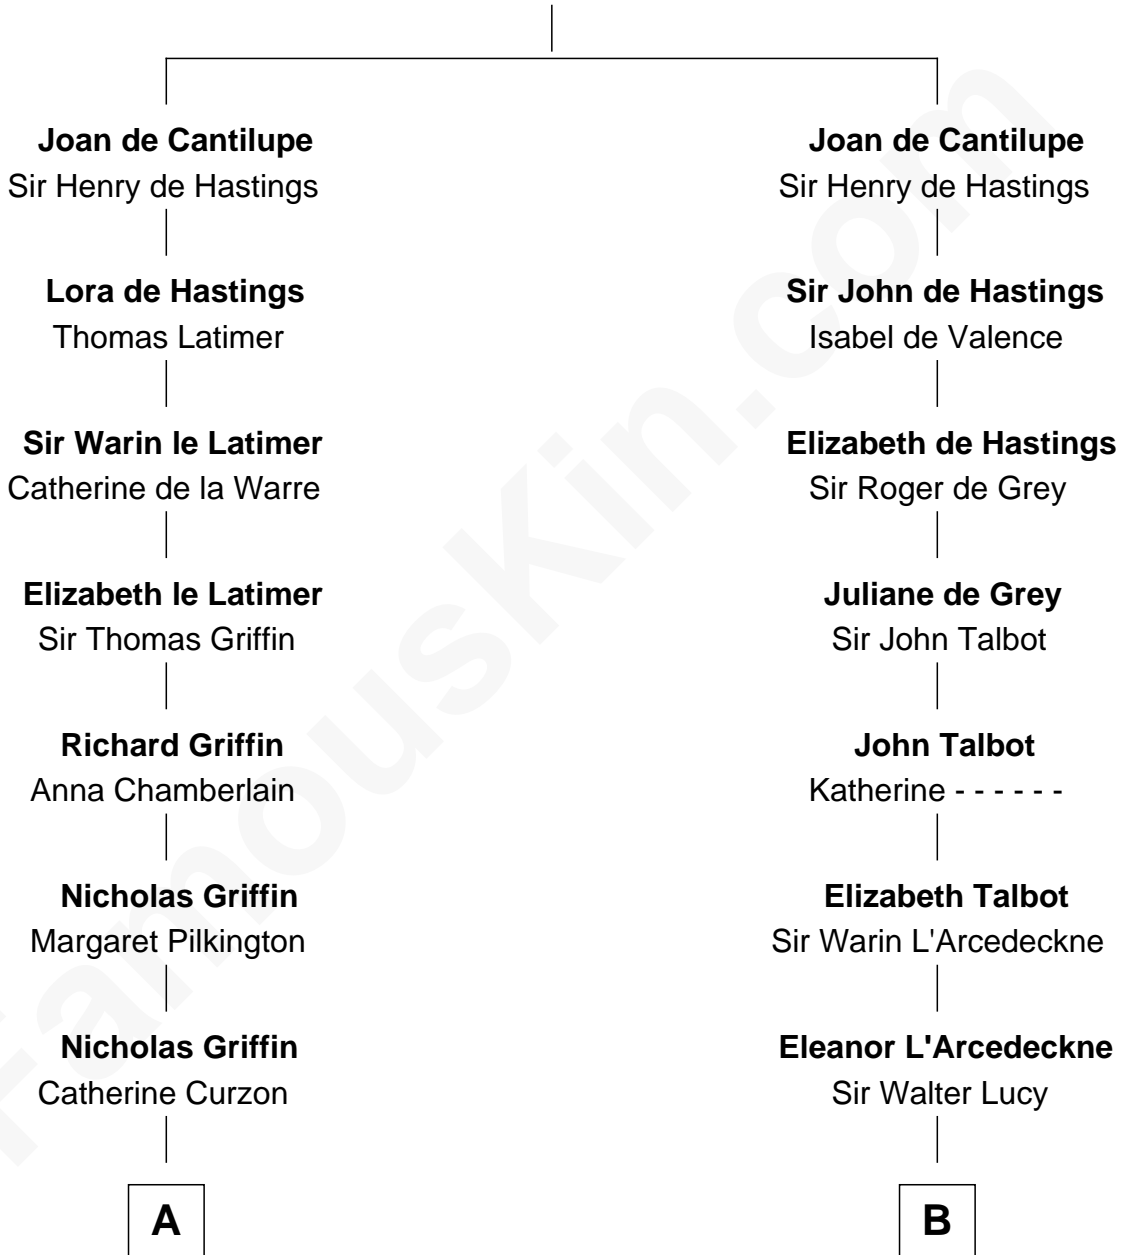

FamousKin.com

Relationship Chart of

Liz Claiborne

Fashion Designer and Founder of Liz Claiborne Inc.

21st cousin of

James Russell Lowell
American "Fireside" Poet

Sir William de Cantilupe
Eve de Braiose

C

William Charles Cole Claiborne

Clarisse Duralde

William Charles Cole Claiborne

Louise de Balathier

Fernand Claiborne

Marie Louise Villeré

Omer Villere Claiborne

Carolyn Louise Fenner