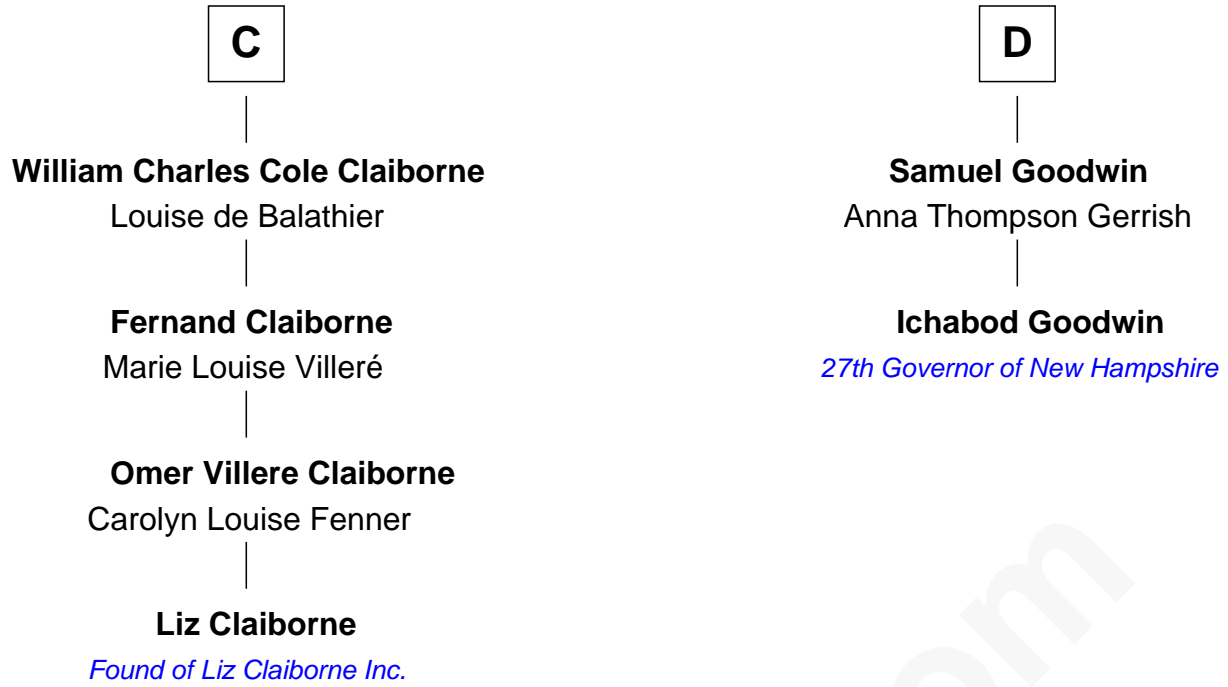

FamousKin.com

Relationship Chart of

Liz Claiborne

Fashion Designer and Founder of Liz Claiborne Inc.

18th cousin 2 times removed of

Ichabod Goodwin

27th Governor of New Hampshire

Edmund Plantagenet

Blanche of Artois

FamousKin.com