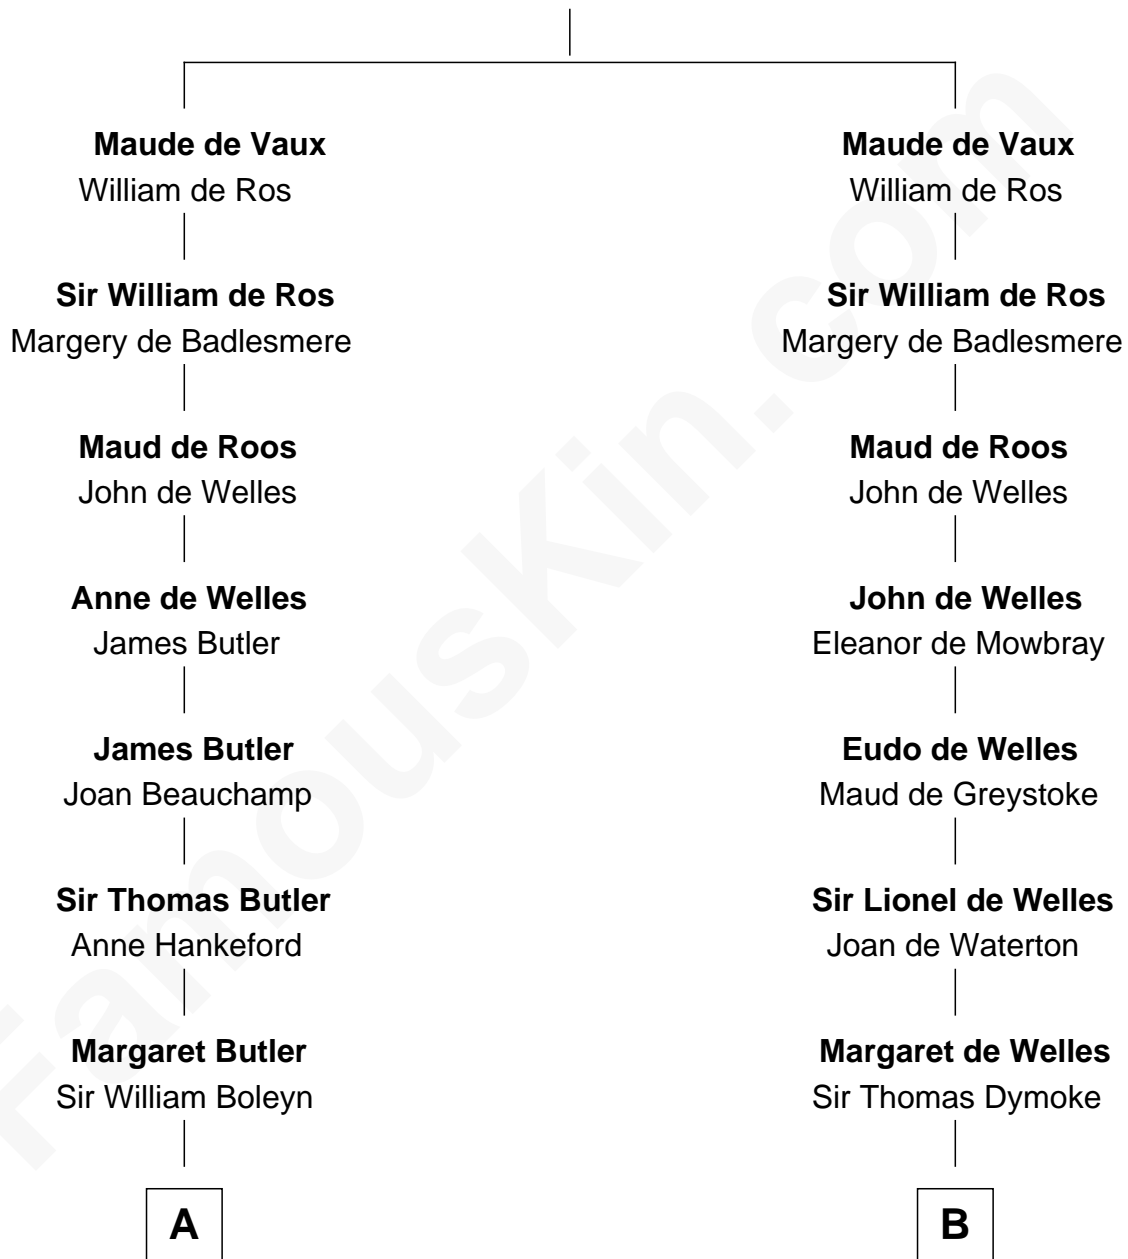

## Relationship Chart of

### Liz Claiborne

*Fashion Designer and Founder of Liz Claiborne Inc.*

18th cousin 3 times removed of

### Ichabod Goodwin

*27th Governor of New Hampshire*

**John de Vaux**

-----

**C**

**William Charles Cole Claiborne**

Clarisse Duralde

**William Charles Cole Claiborne**