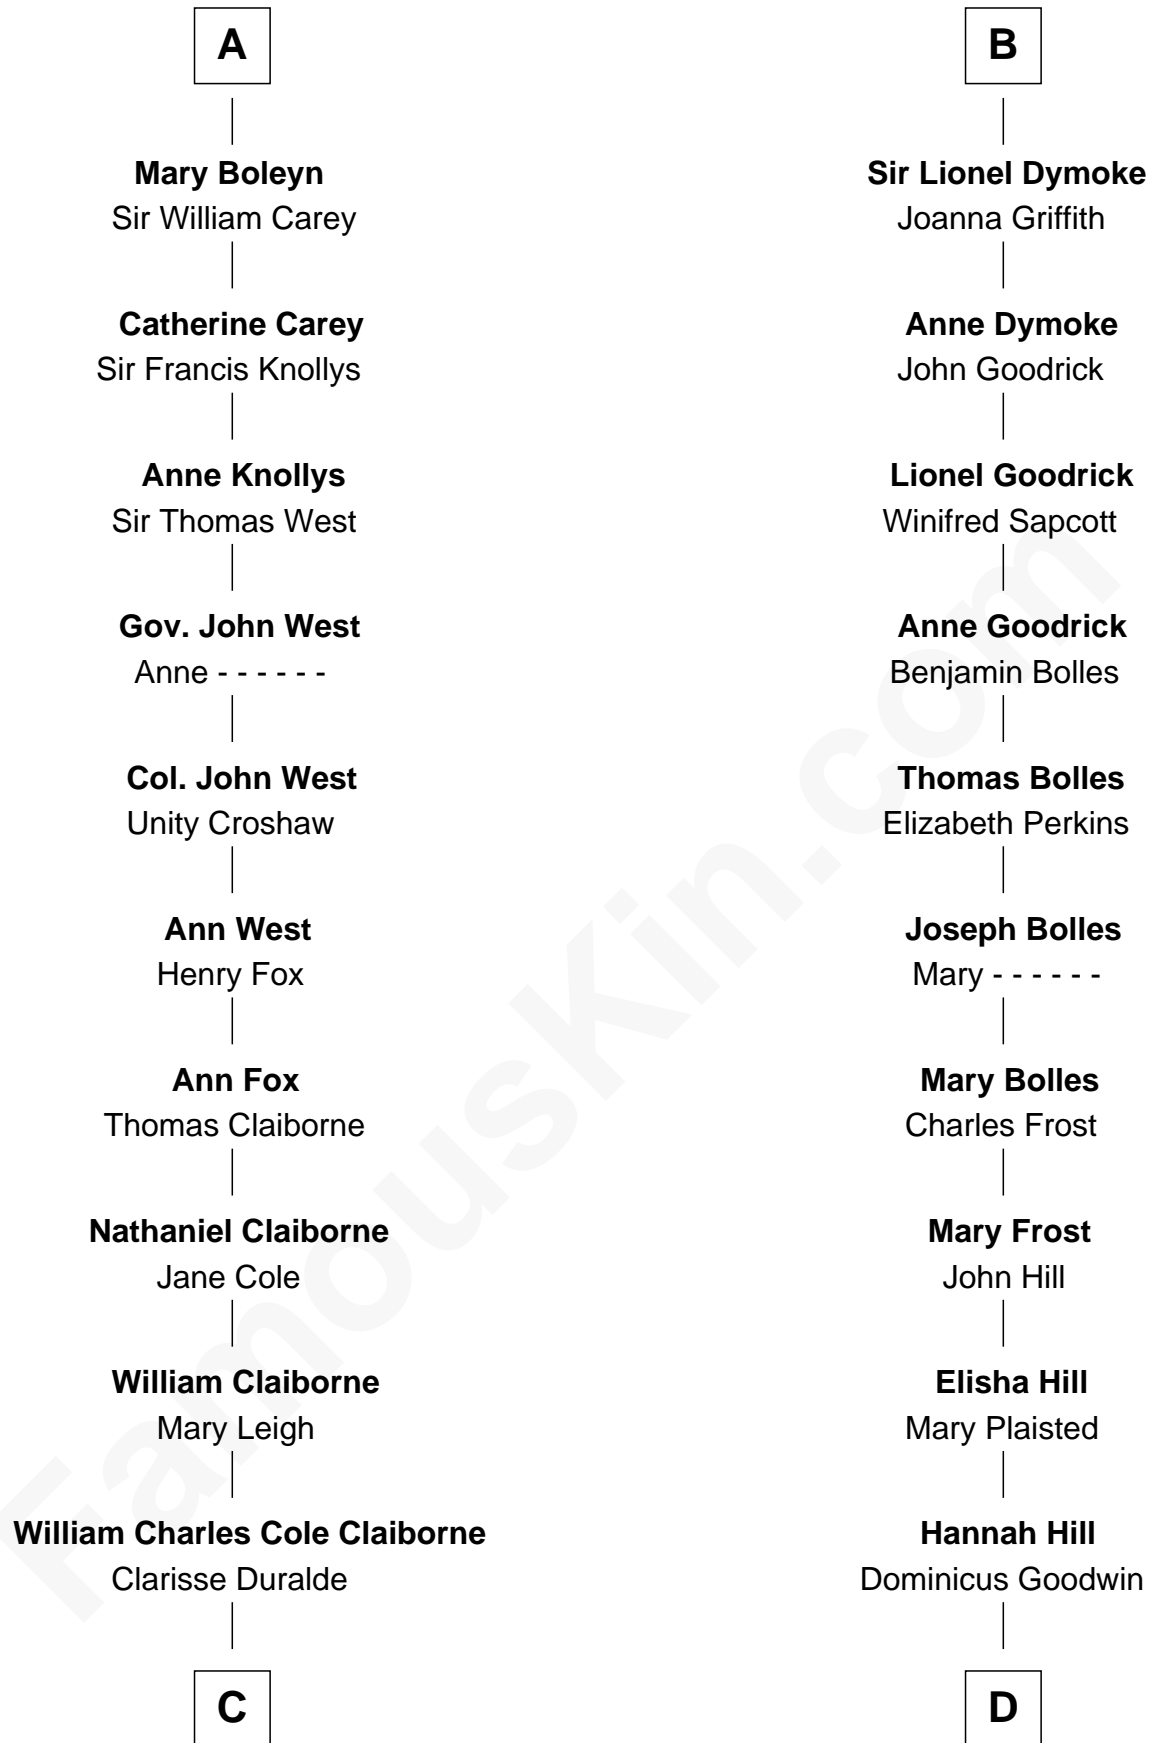

FamousKin.com

Relationship Chart of

Liz Claiborne

Fashion Designer and Founder of Liz Claiborne Inc.

18th cousin 2 times removed of

Ichabod Goodwin

27th Governor of New Hampshire

Ralph VII de Toeni

Mary - - - - -

FamousKin.com