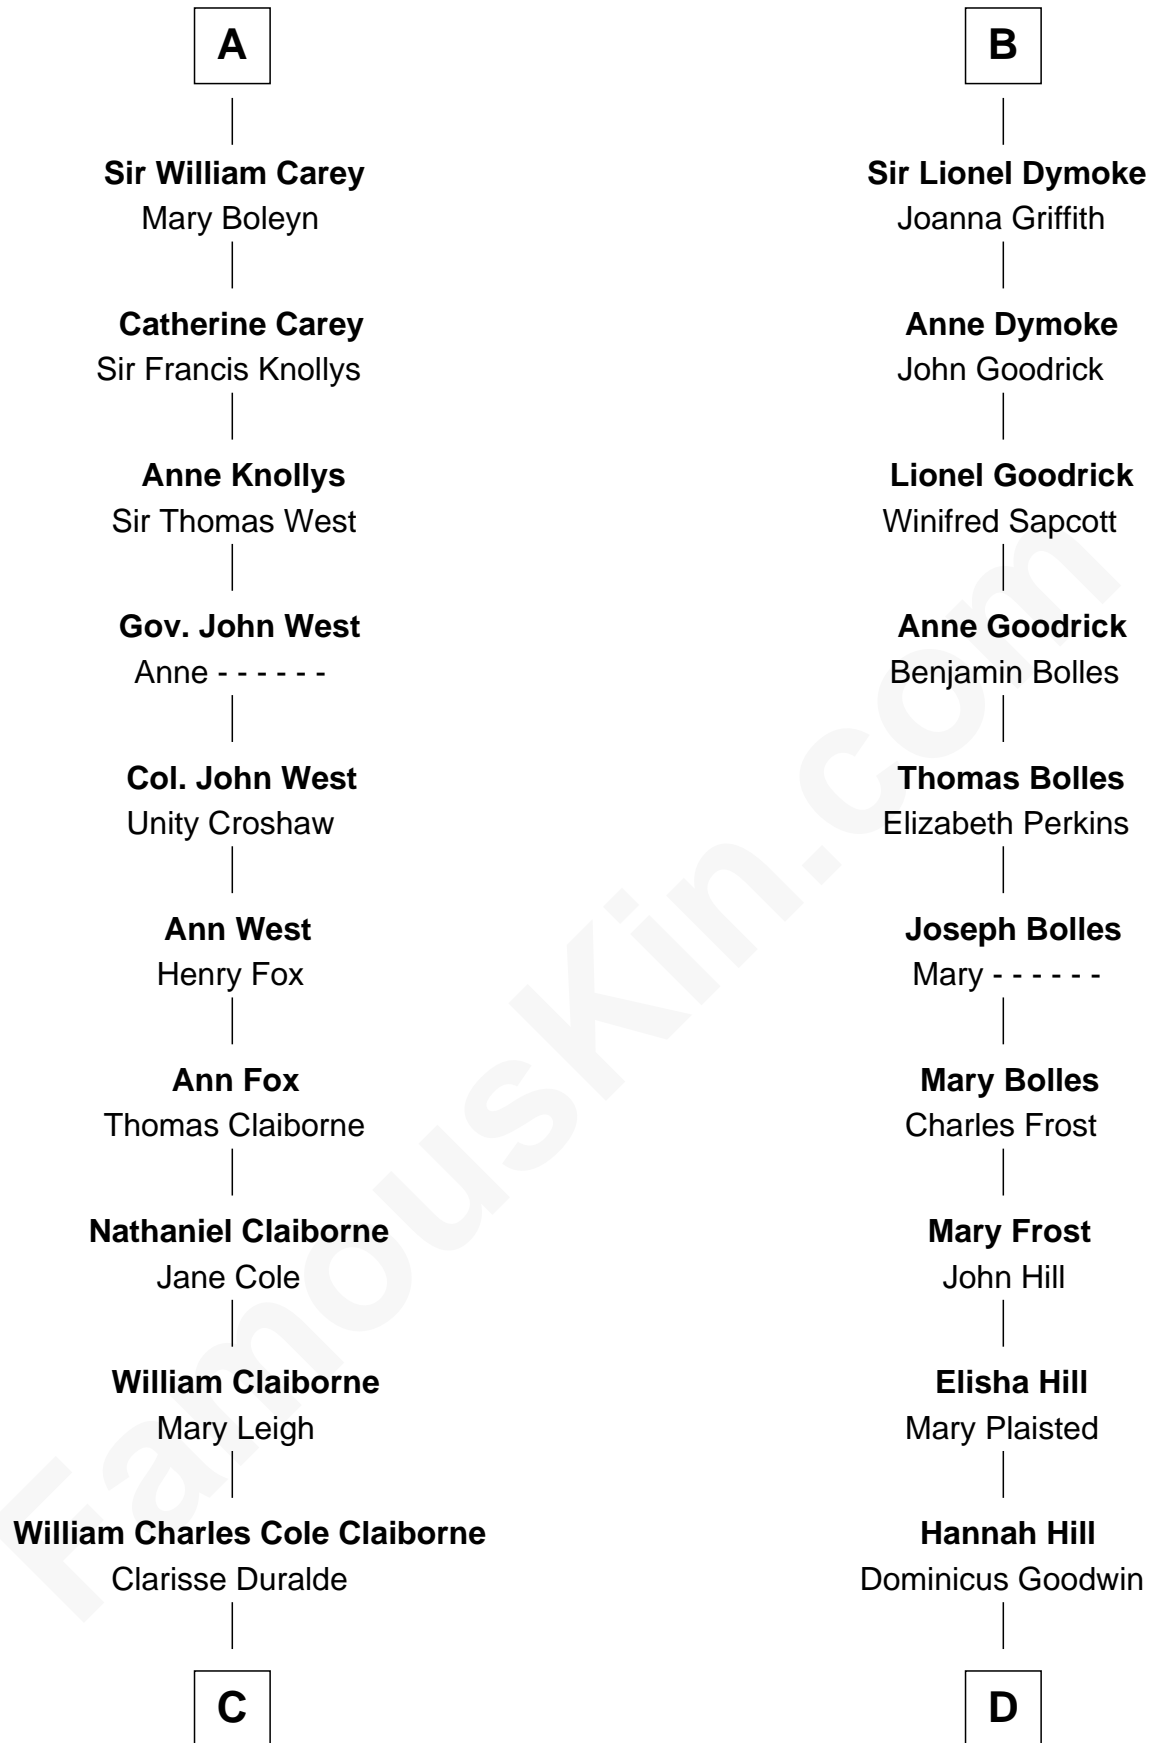

FamousKin.com

Relationship Chart of

Liz Claiborne

Fashion Designer and Founder of Liz Claiborne Inc.

18th cousin 2 times removed of

Ichabod Goodwin

27th Governor of New Hampshire

C

William Charles Cole Claiborne

Louise de Balathier

Fernand Claiborne

Marie Louise Villeré

Omer Villere Claiborne

Carolyn Louise Fenner

Liz Claiborne

Found of Liz Claiborne Inc.

D

Samuel Goodwin

Anna Thompson Gerrish

Ichabod Goodwin

27th Governor of New Hampshire

FamousKin.com