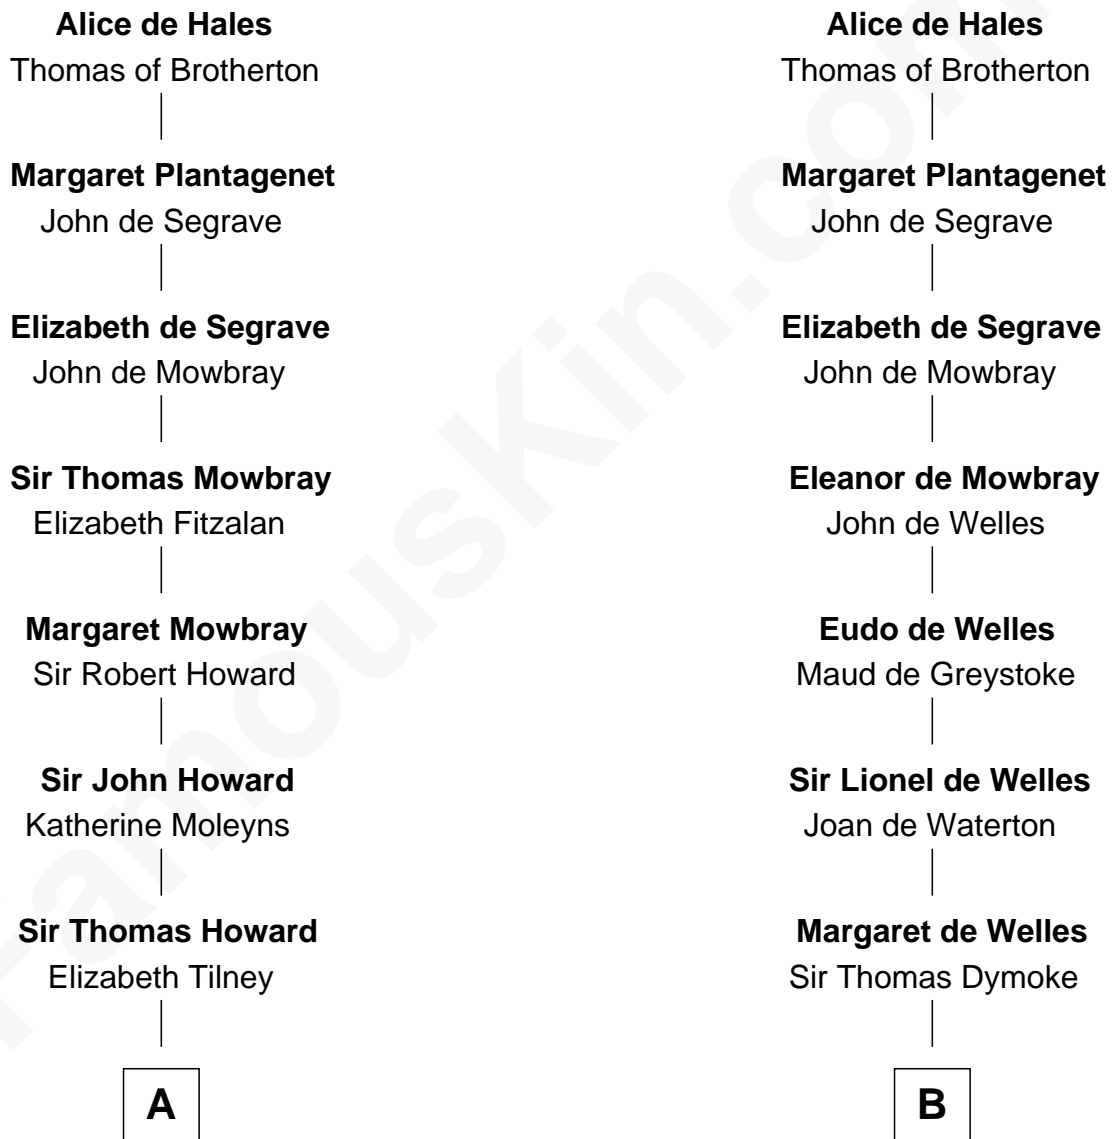

Sir Roger de Hales

Alice Skogan