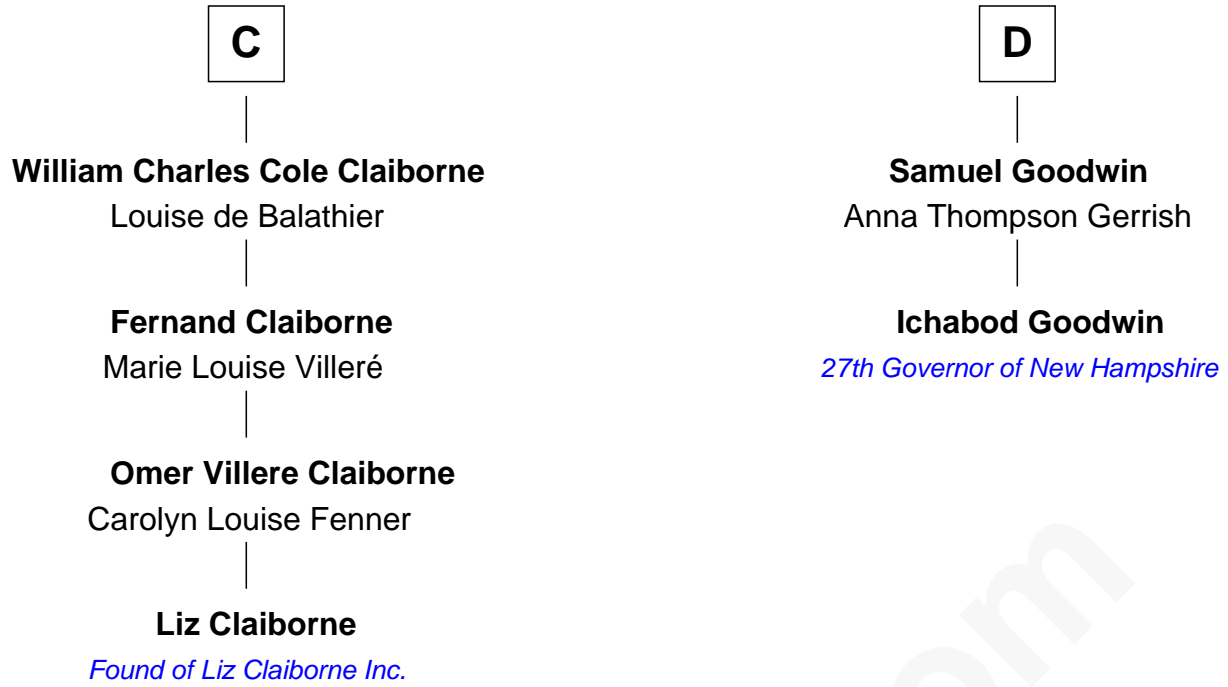

FamousKin.com

Relationship Chart of

Liz Claiborne

Fashion Designer and Founder of Liz Claiborne Inc.

18th cousin 2 times removed of

Ichabod Goodwin

27th Governor of New Hampshire

Sir Roger de Mowbray
Roese de Clare

Sir John de Mowbray

Aline de Braiose

John de Mowbray

Joan of Lancaster

Eleanor Mowbray

Roger de la Warre

Joan de la Warre

Sir Thomas West

Aline de Braiose

John de Mowbray

Joan of Lancaster

John de Mowbray

Elizabeth de Segrave

Eleanor de Mowbray

John de Welles

Eudo de Welles

Maud de Greystoke

Sir Lionel de Welles

Joan de Waterton

Margaret de Welles

Sir Thomas Dymoke

B

FamousKin.com