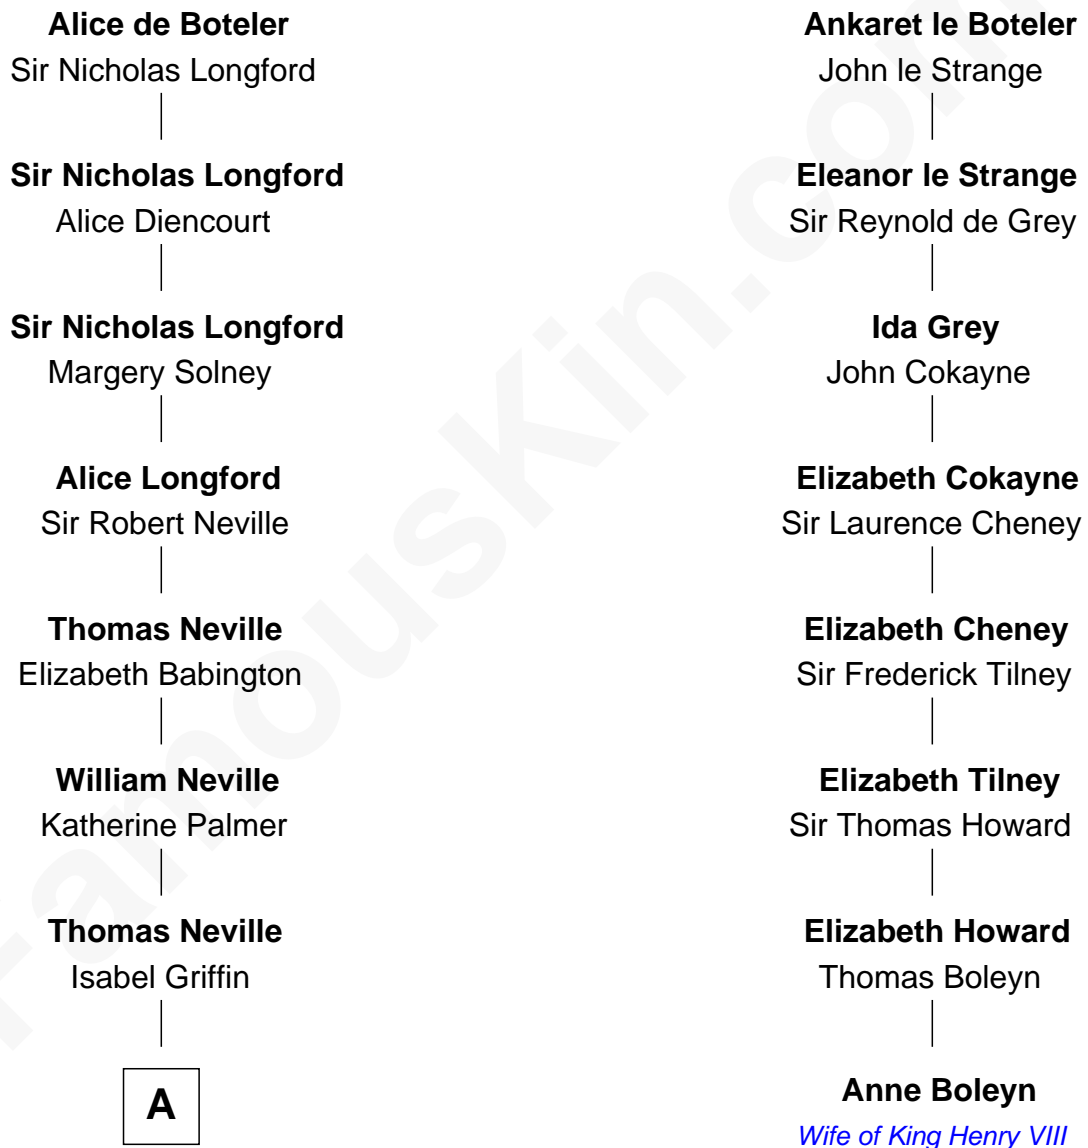

### Liz Claiborne

*Fashion Designer and Founder of Liz Claiborne Inc.*

7th cousin 13 times removed of

### Anne Boleyn

*2nd Wife of King Henry VIII*

**Sir William de Boteler**

Ela Herdeburgh

**B**

—  
**William Charles Cole Claiborne**

Louise de Balathier

—  
**Fernand Claiborne**