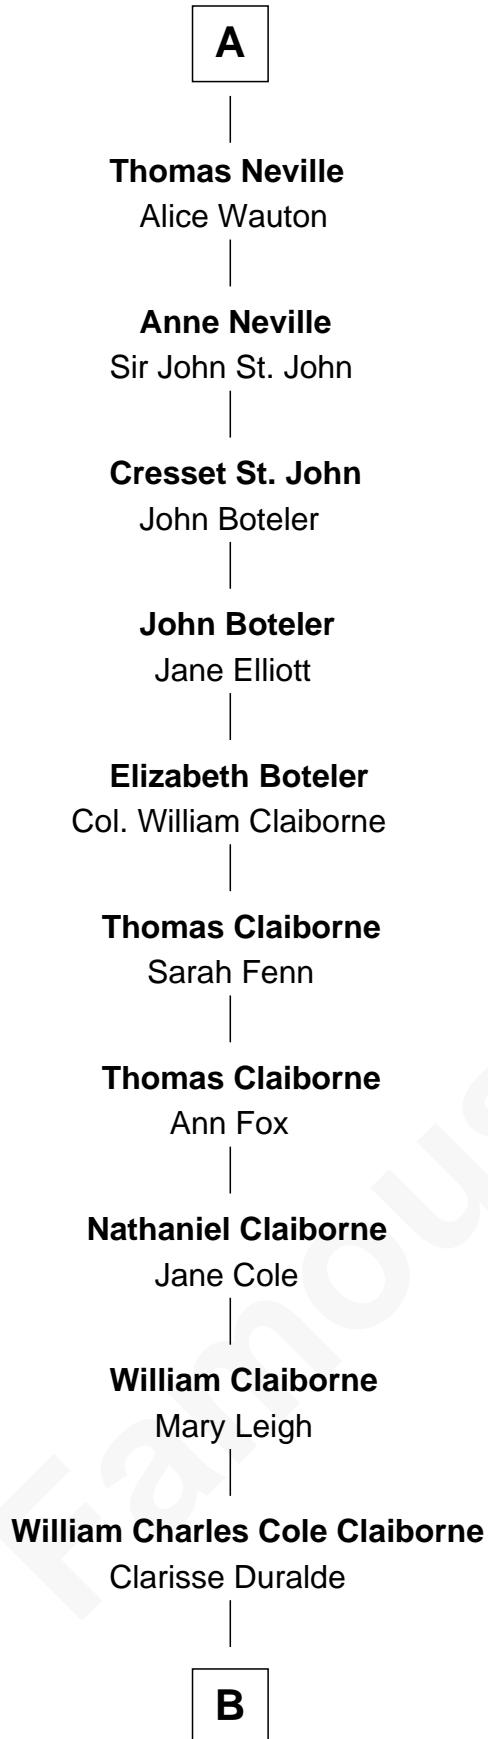

## Relationship Chart of

### Liz Claiborne

*Fashion Designer and Founder of Liz Claiborne Inc.*

7th cousin 13 times removed of

### Anne Boleyn

*2nd Wife of King Henry VIII*

**Sir William de Boteler**

Ela Herdeburgh

**B**

—  
**William Charles Cole Claiborne**

Louise de Balathier

—  
**Fernand Claiborne**

Marie Louise Villeré

—  
**Omer Villere Claiborne**

Carolyn Louise Fenner

—  
**Liz Claiborne**

*Found of Liz Claiborne Inc.*

FamousKin.com