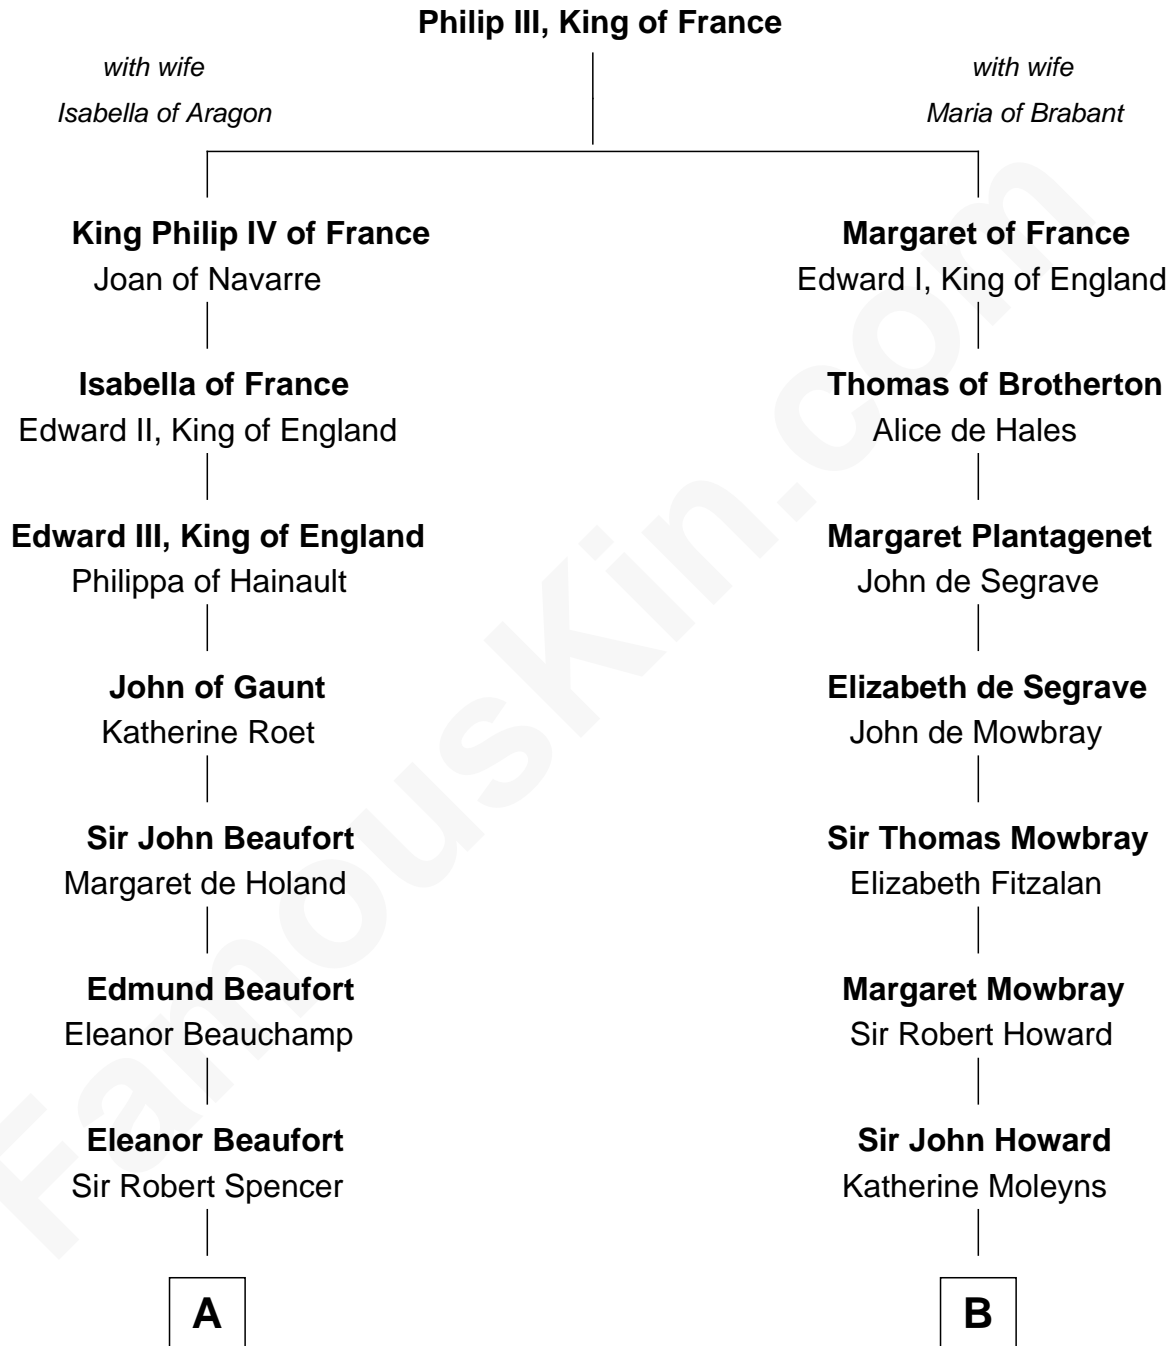

FamousKin.com

Relationship Chart of

Liz Claiborne

Fashion Designer and Founder of Liz Claiborne Inc.

9th cousin 12 times removed of

Anne Boleyn

2nd Wife of King Henry VIII