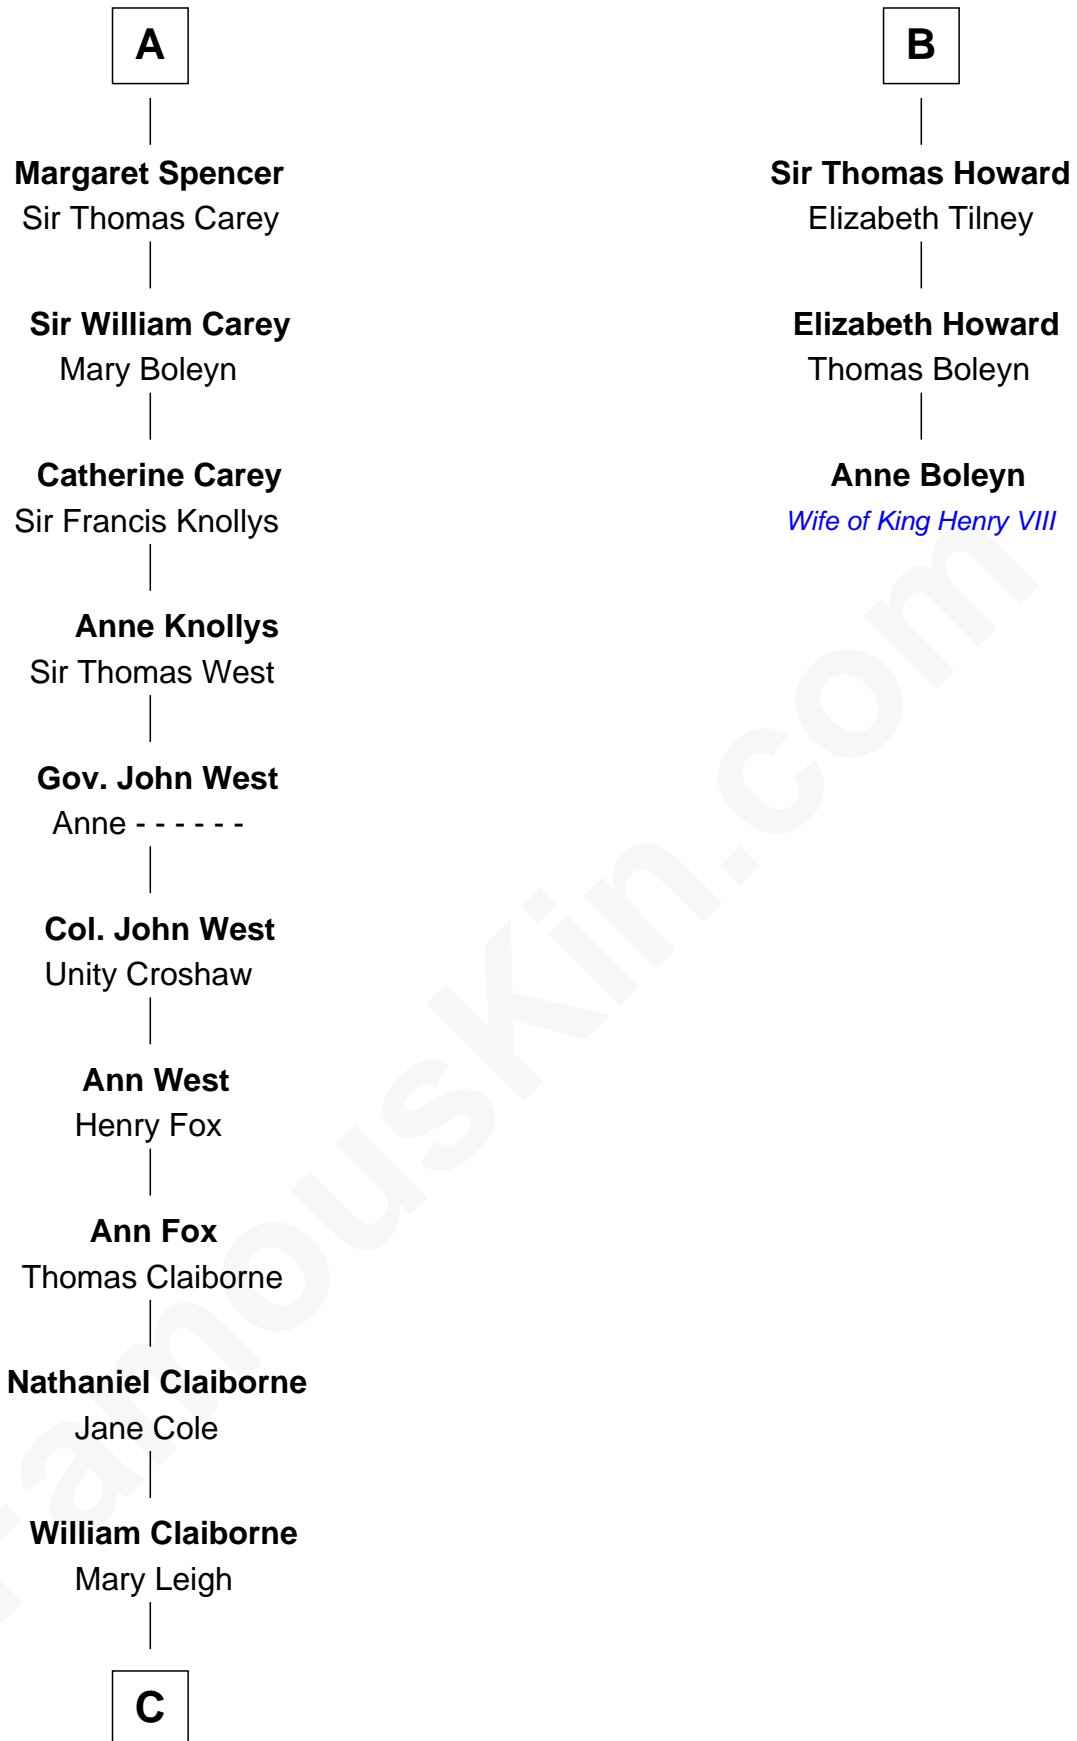

## Relationship Chart of

### Liz Claiborne

*Fashion Designer and Founder of Liz Claiborne Inc.*

9th cousin 12 times removed of

### Anne Boleyn

*2nd Wife of King Henry VIII*

**C**

William Charles Cole Claiborne

Clarisse Duralde

William Charles Cole Claiborne

Louise de Balathier

Fernand Claiborne