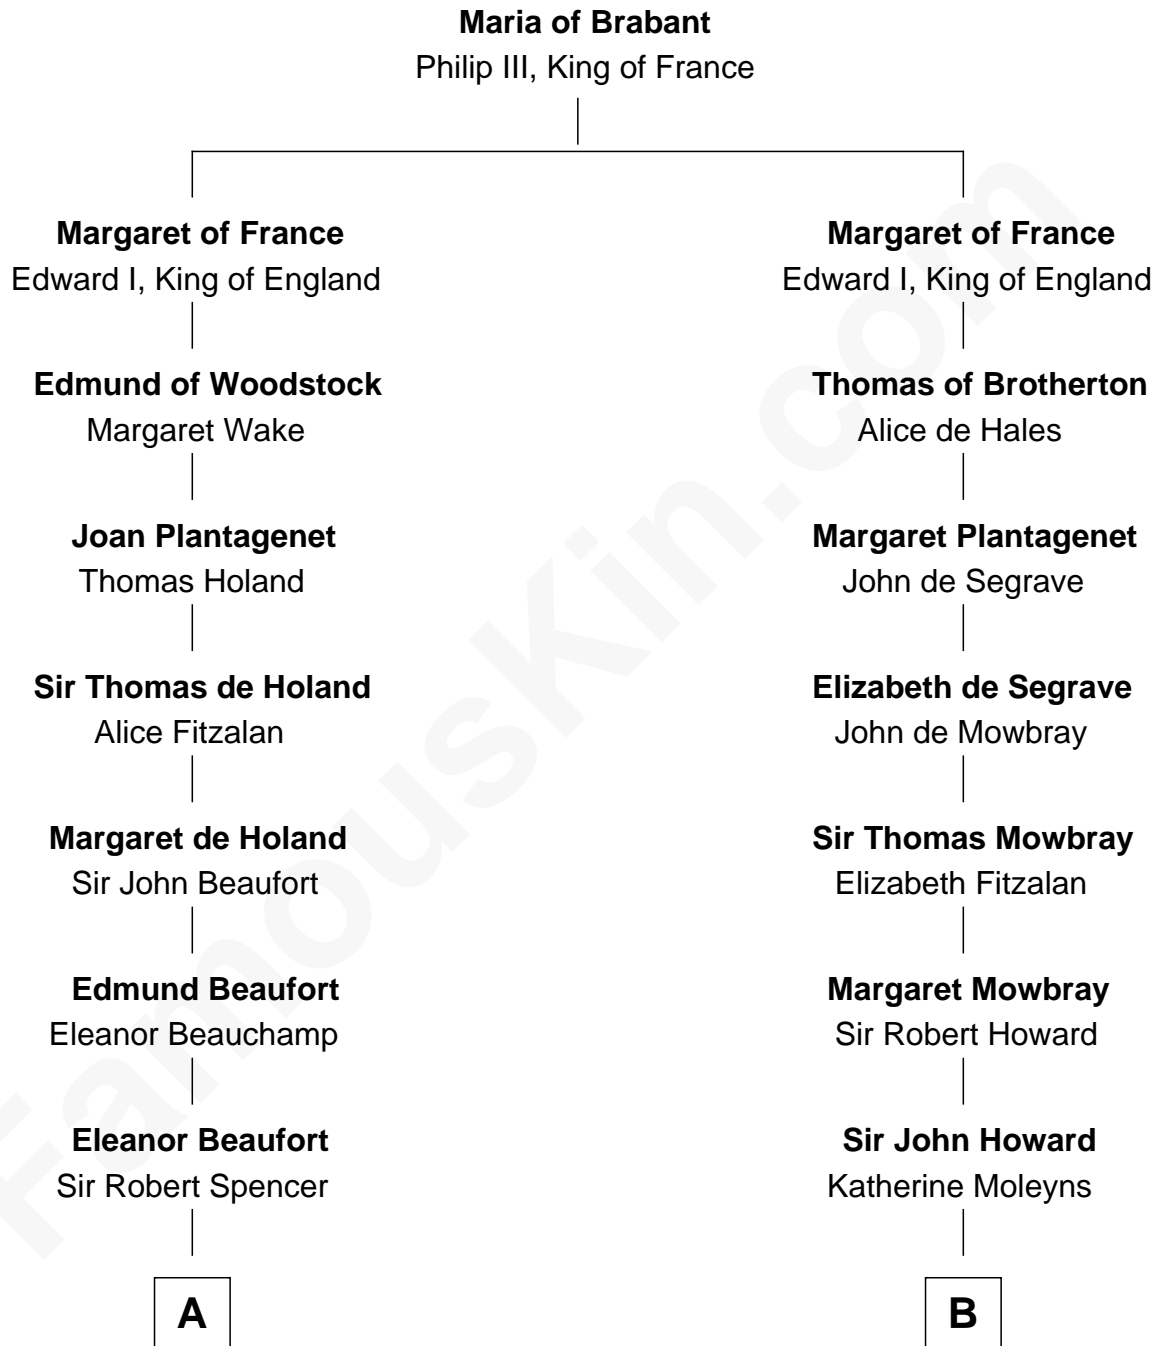

FamousKin.com

Relationship Chart of

Liz Claiborne

Fashion Designer and Founder of Liz Claiborne Inc.

9th cousin 12 times removed of

Anne Boleyn

2nd Wife of King Henry VIII