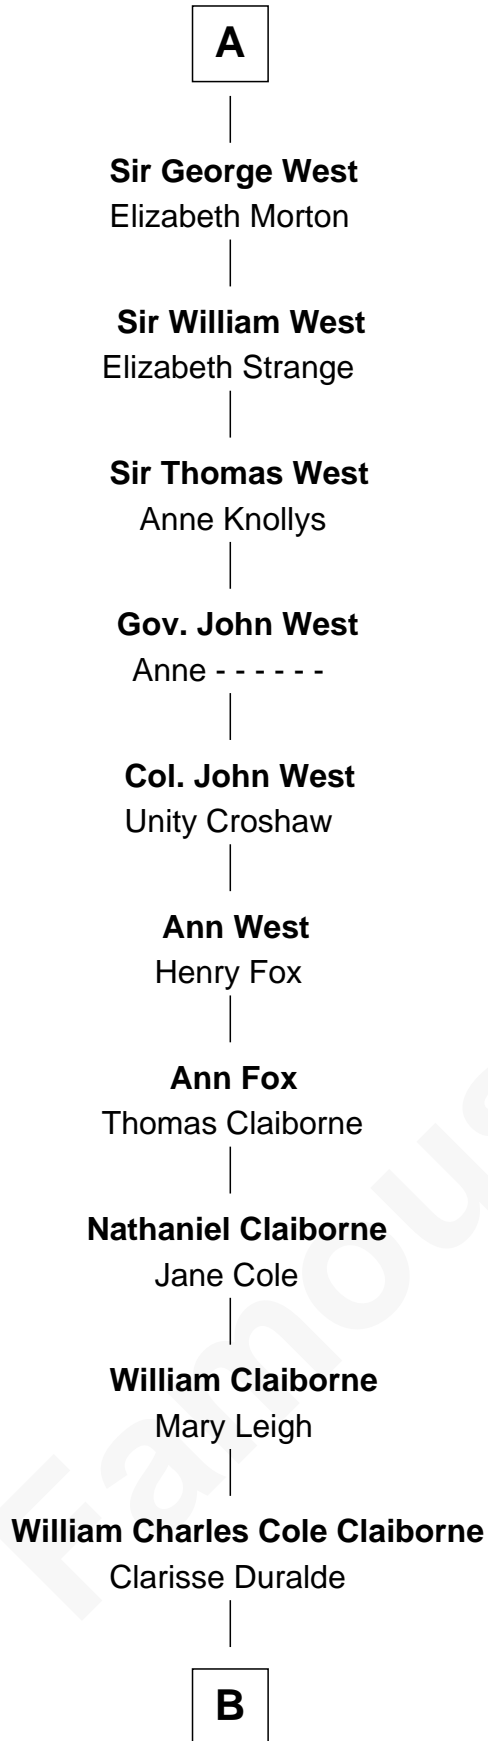

# FamousKin.com

## Relationship Chart of

### Liz Claiborne

*Fashion Designer and Founder of Liz Claiborne Inc.*

5th cousin 15 times removed of

**King Henry VIII**  
*King of England*

**B**

William Charles Cole Claiborne

Louise de Balathier

Fernand Claiborne