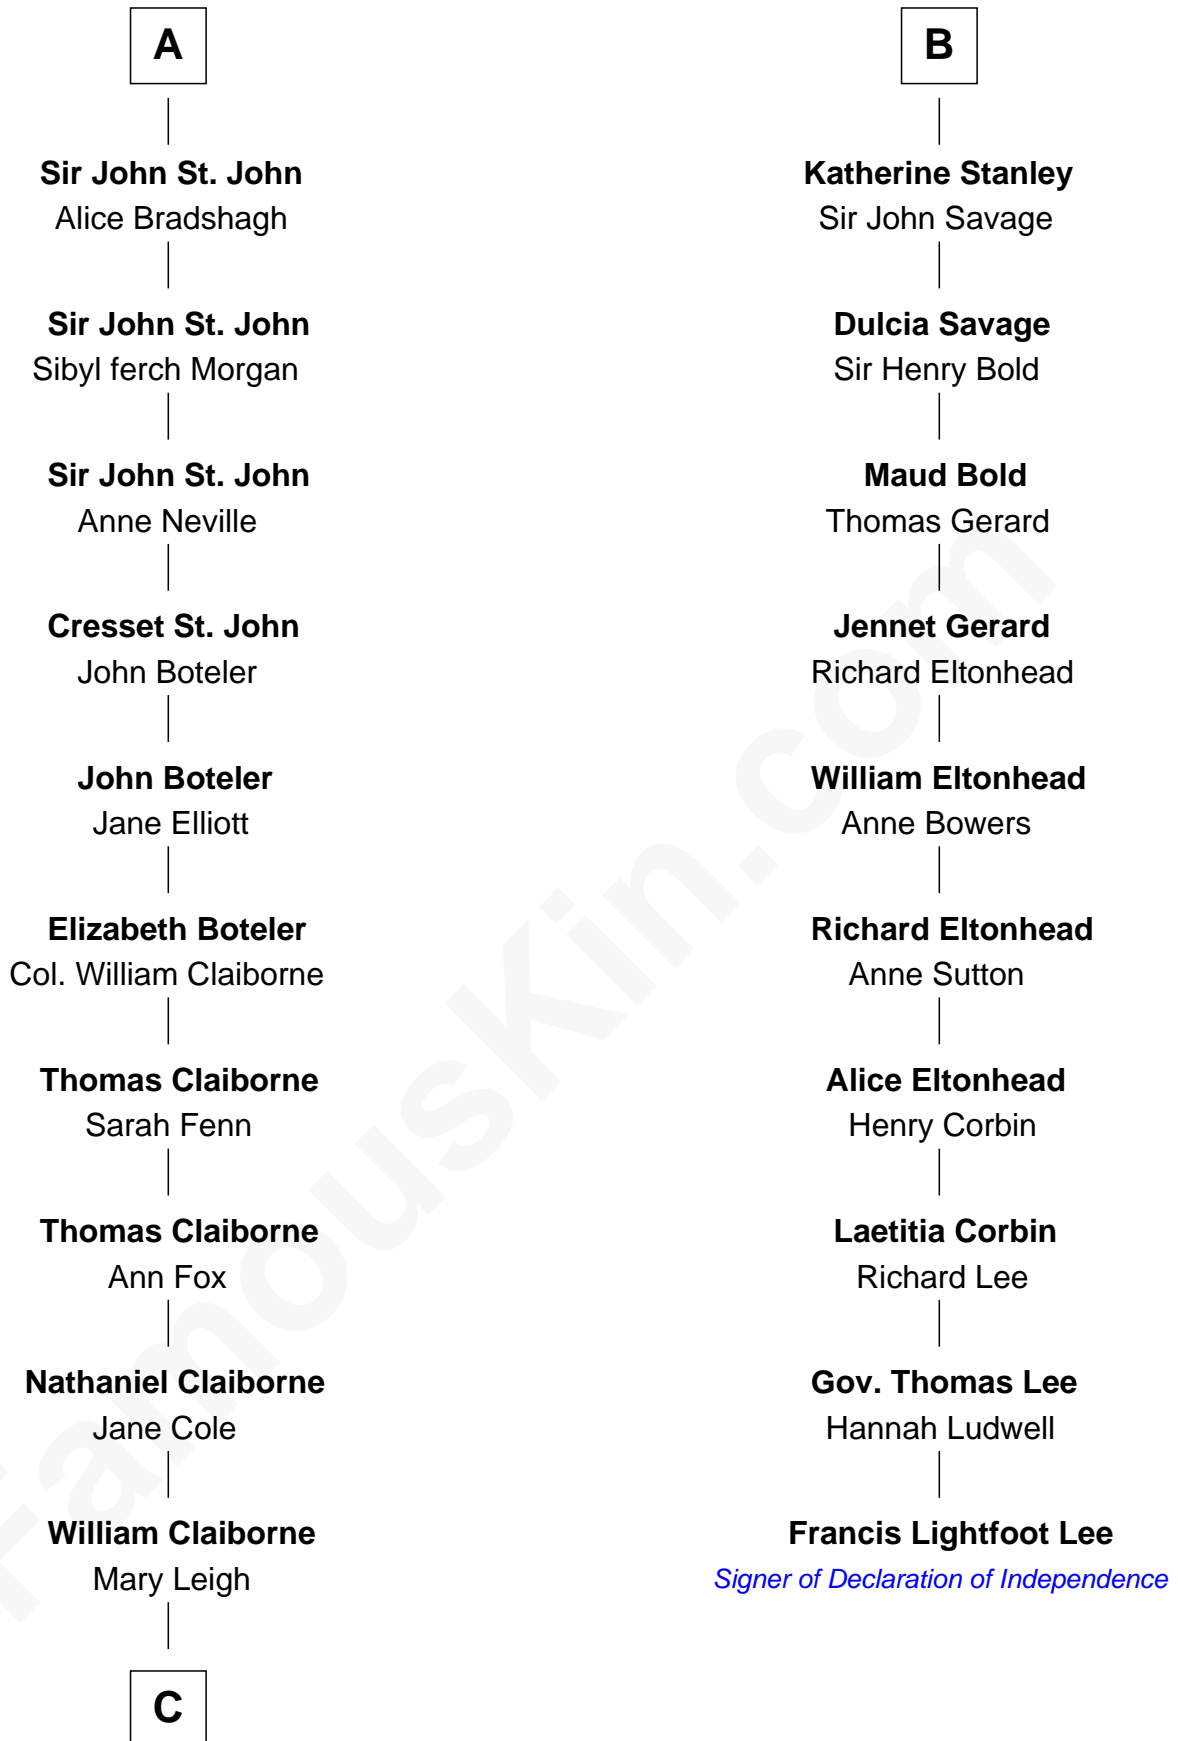

FamousKin.com

Relationship Chart of

Liz Claiborne

Fashion Designer and Founder of Liz Claiborne Inc.

16th cousin 5 times removed of

Francis Lightfoot Lee

Signer of the Declaration of Independence

C

William Charles Cole Claiborne

Clarisse Duralde

William Charles Cole Claiborne

Louise de Balathier

Fernand Claiborne

Marie Louise Villeré

Omer Villere Claiborne

Carolyn Louise Fenner