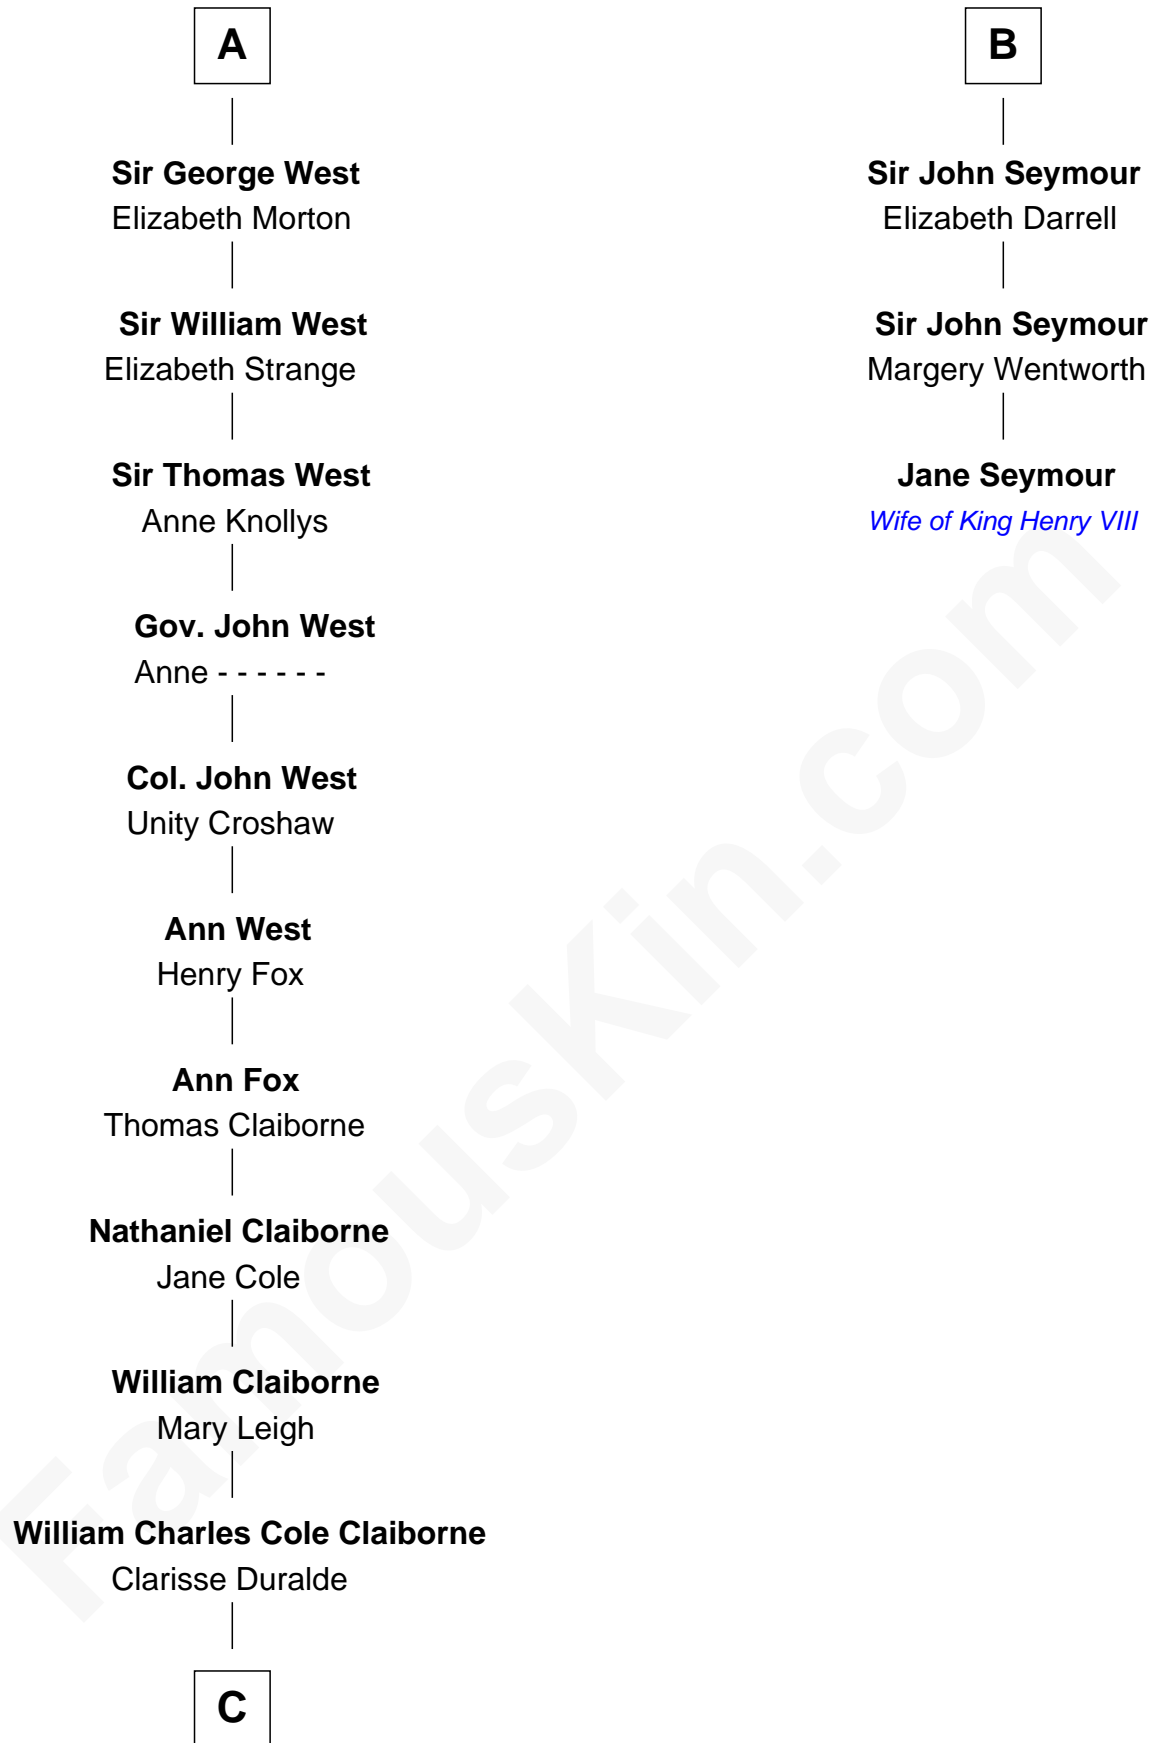

## Relationship Chart of

### Liz Claiborne

*Fashion Designer and Founder of Liz Claiborne Inc.*

9th cousin 11 times removed of

**Jane Seymour**

*3rd Wife of King Henry VIII*

**Sir Hugh de Courtenay**

Eleanor le Despencer

**C**

—  
**William Charles Cole Claiborne**

Louise de Balathier

—  
**Fernand Claiborne**

Marie Louise Villeré

—  
**Omer Villere Claiborne**

Carolyn Louise Fenner

—  
**Liz Claiborne**

*Found of Liz Claiborne Inc.*