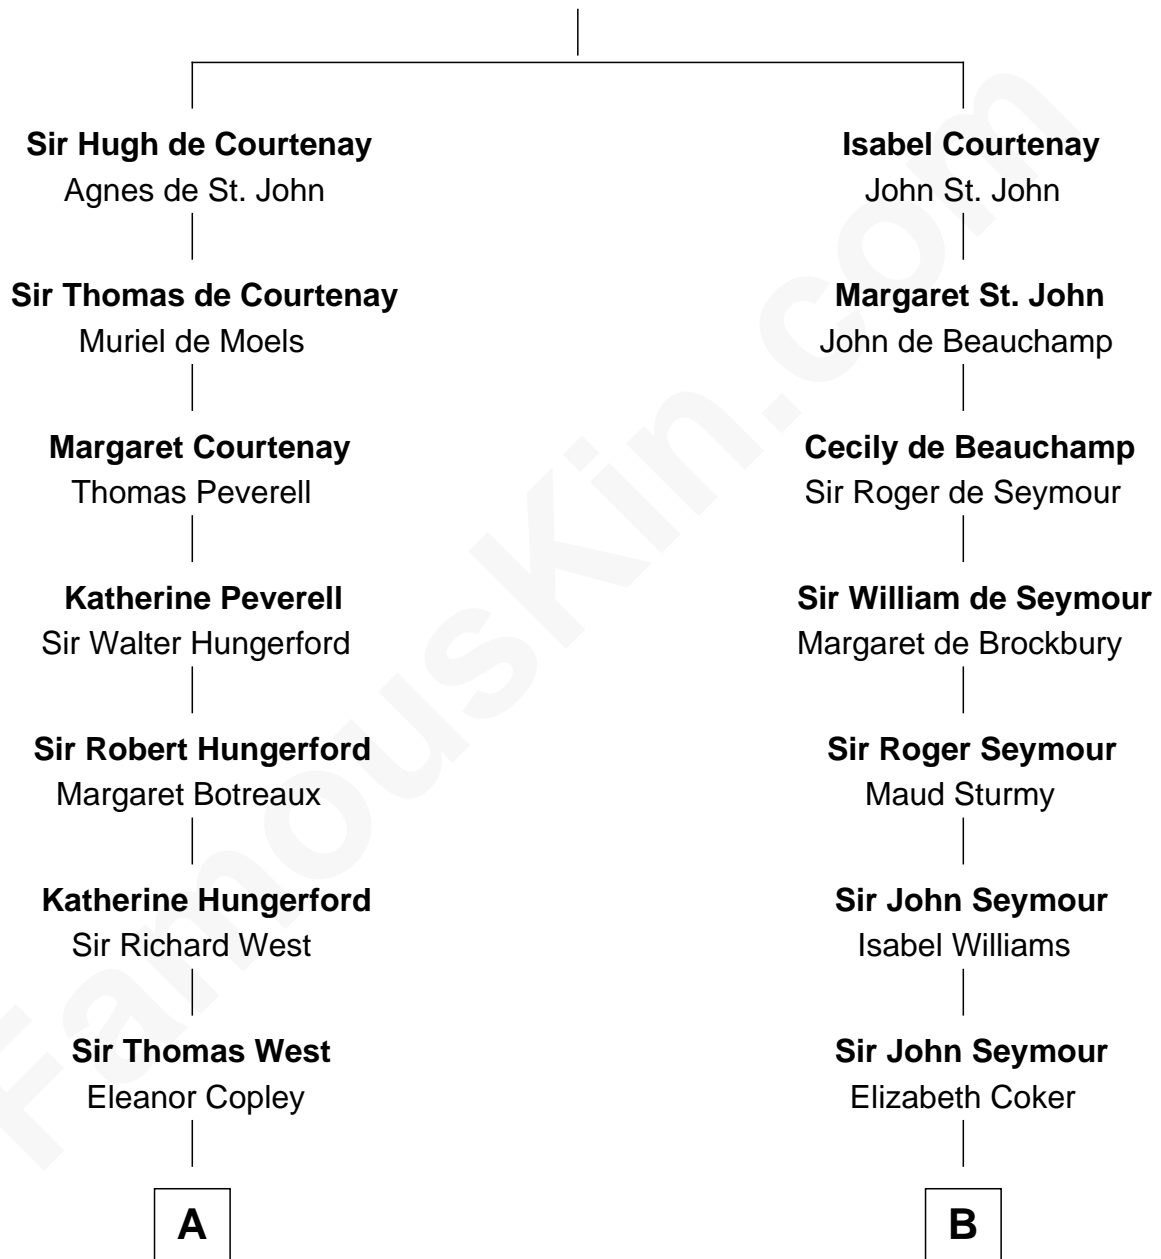

## Relationship Chart of

### Liz Claiborne

*Fashion Designer and Founder of Liz Claiborne Inc.*

9th cousin 11 times removed of

**Jane Seymour**

*3rd Wife of King Henry VIII*

**Sir Hugh de Courtenay**

Eleanor le Despencer

**C**

—  
**William Charles Cole Claiborne**

Louise de Balathier

—  
**Fernand Claiborne**

Marie Louise Villeré

—  
**Omer Villere Claiborne**

Carolyn Louise Fenner

—  
**Liz Claiborne**

*Found of Liz Claiborne Inc.*