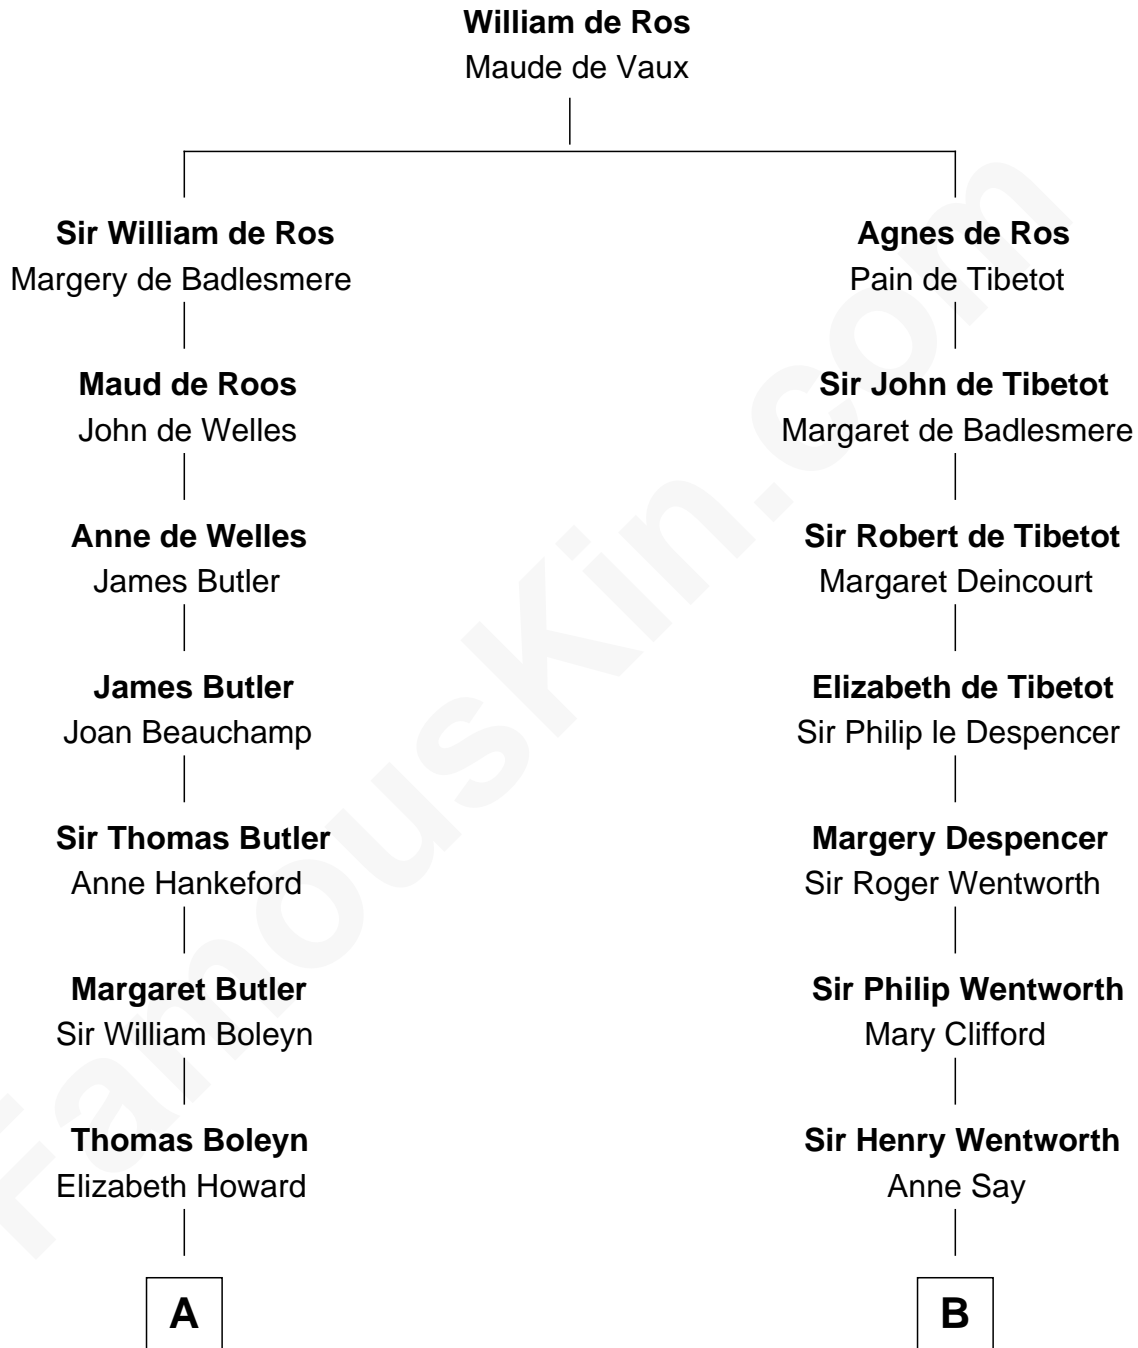

## Relationship Chart of

### Liz Claiborne

*Fashion Designer and Founder of Liz Claiborne Inc.*

8th cousin 12 times removed of

**Jane Seymour**

*3rd Wife of King Henry VIII*

**C**

—  
**William Charles Cole Claiborne**

Louise de Balathier

—  
**Fernand Claiborne**

Marie Louise Villeré

—  
**Omer Villere Claiborne**

Carolyn Louise Fenner

—  
**Liz Claiborne**

*Found of Liz Claiborne Inc.*

FamousKin.com