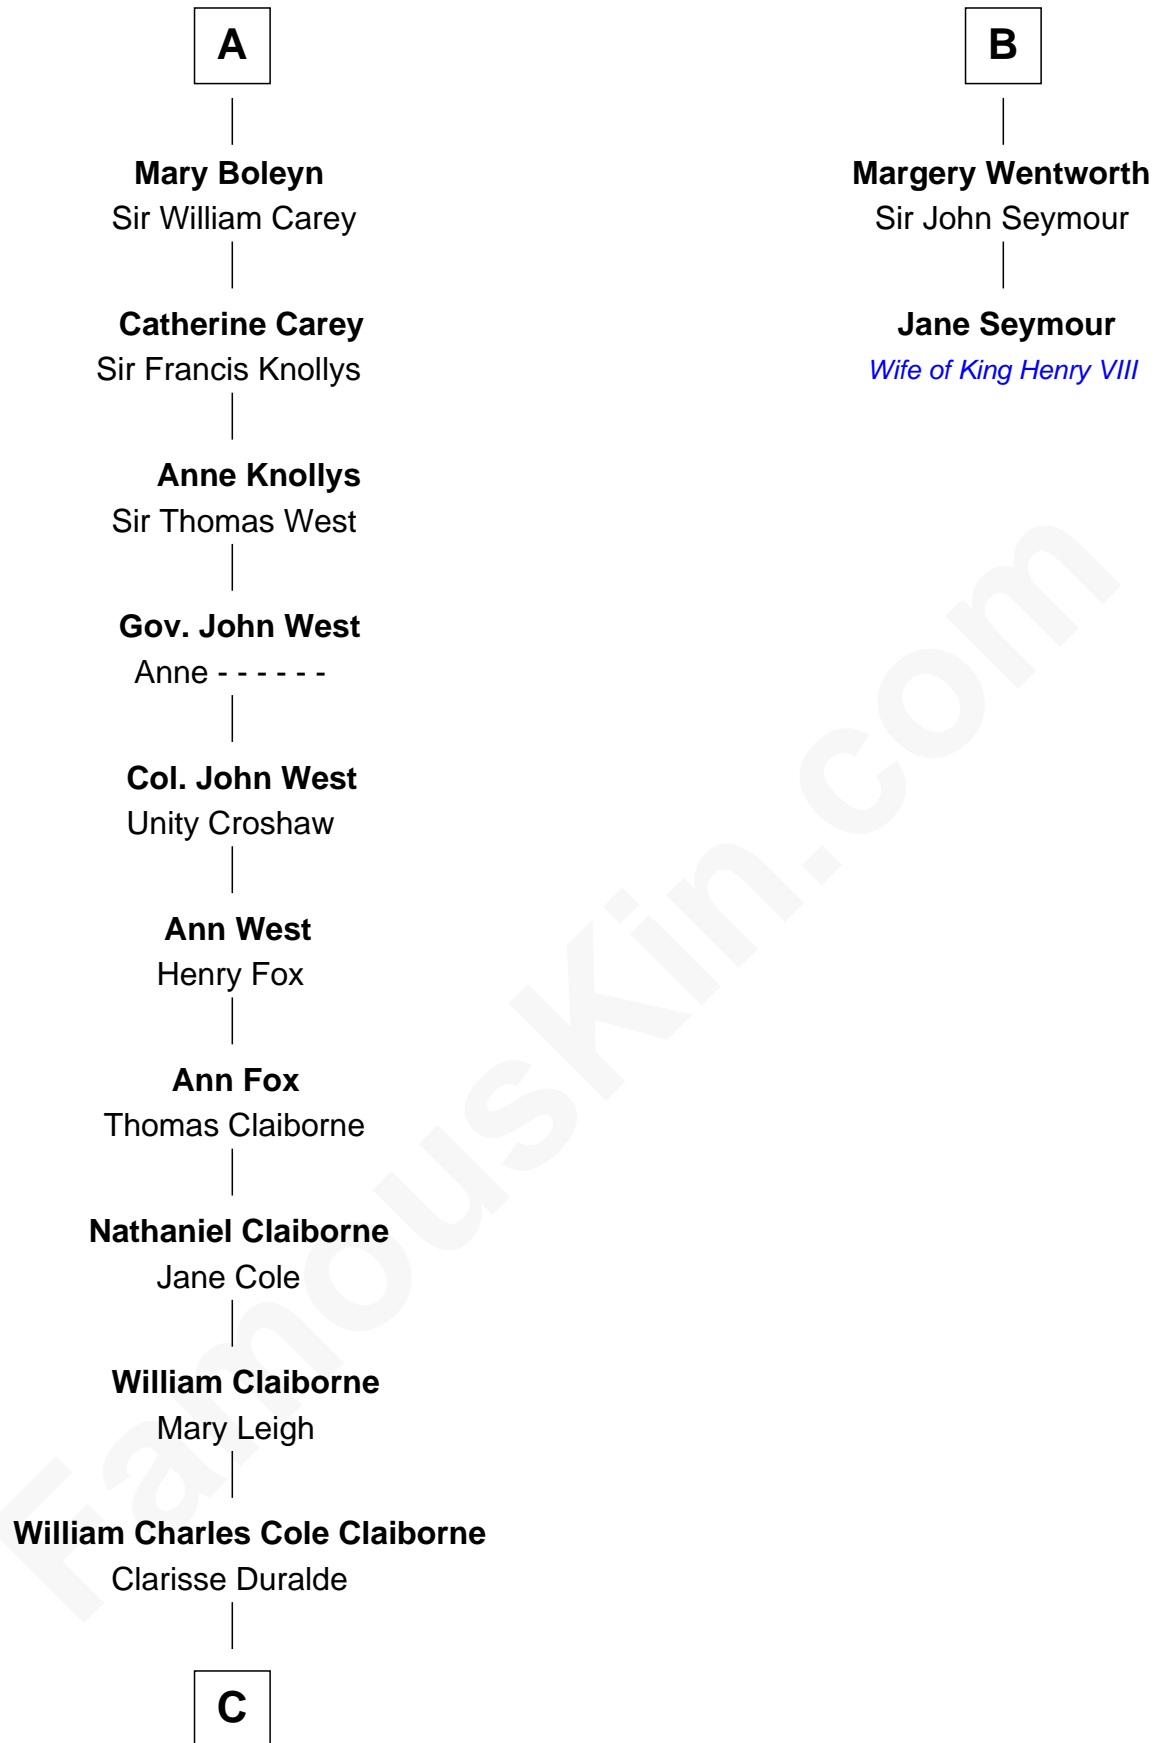

## Relationship Chart of

### Liz Claiborne

*Fashion Designer and Founder of Liz Claiborne Inc.*

8th cousin 12 times removed of

**Jane Seymour**

*3rd Wife of King Henry VIII*

**C**

—  
**William Charles Cole Claiborne**

Louise de Balathier