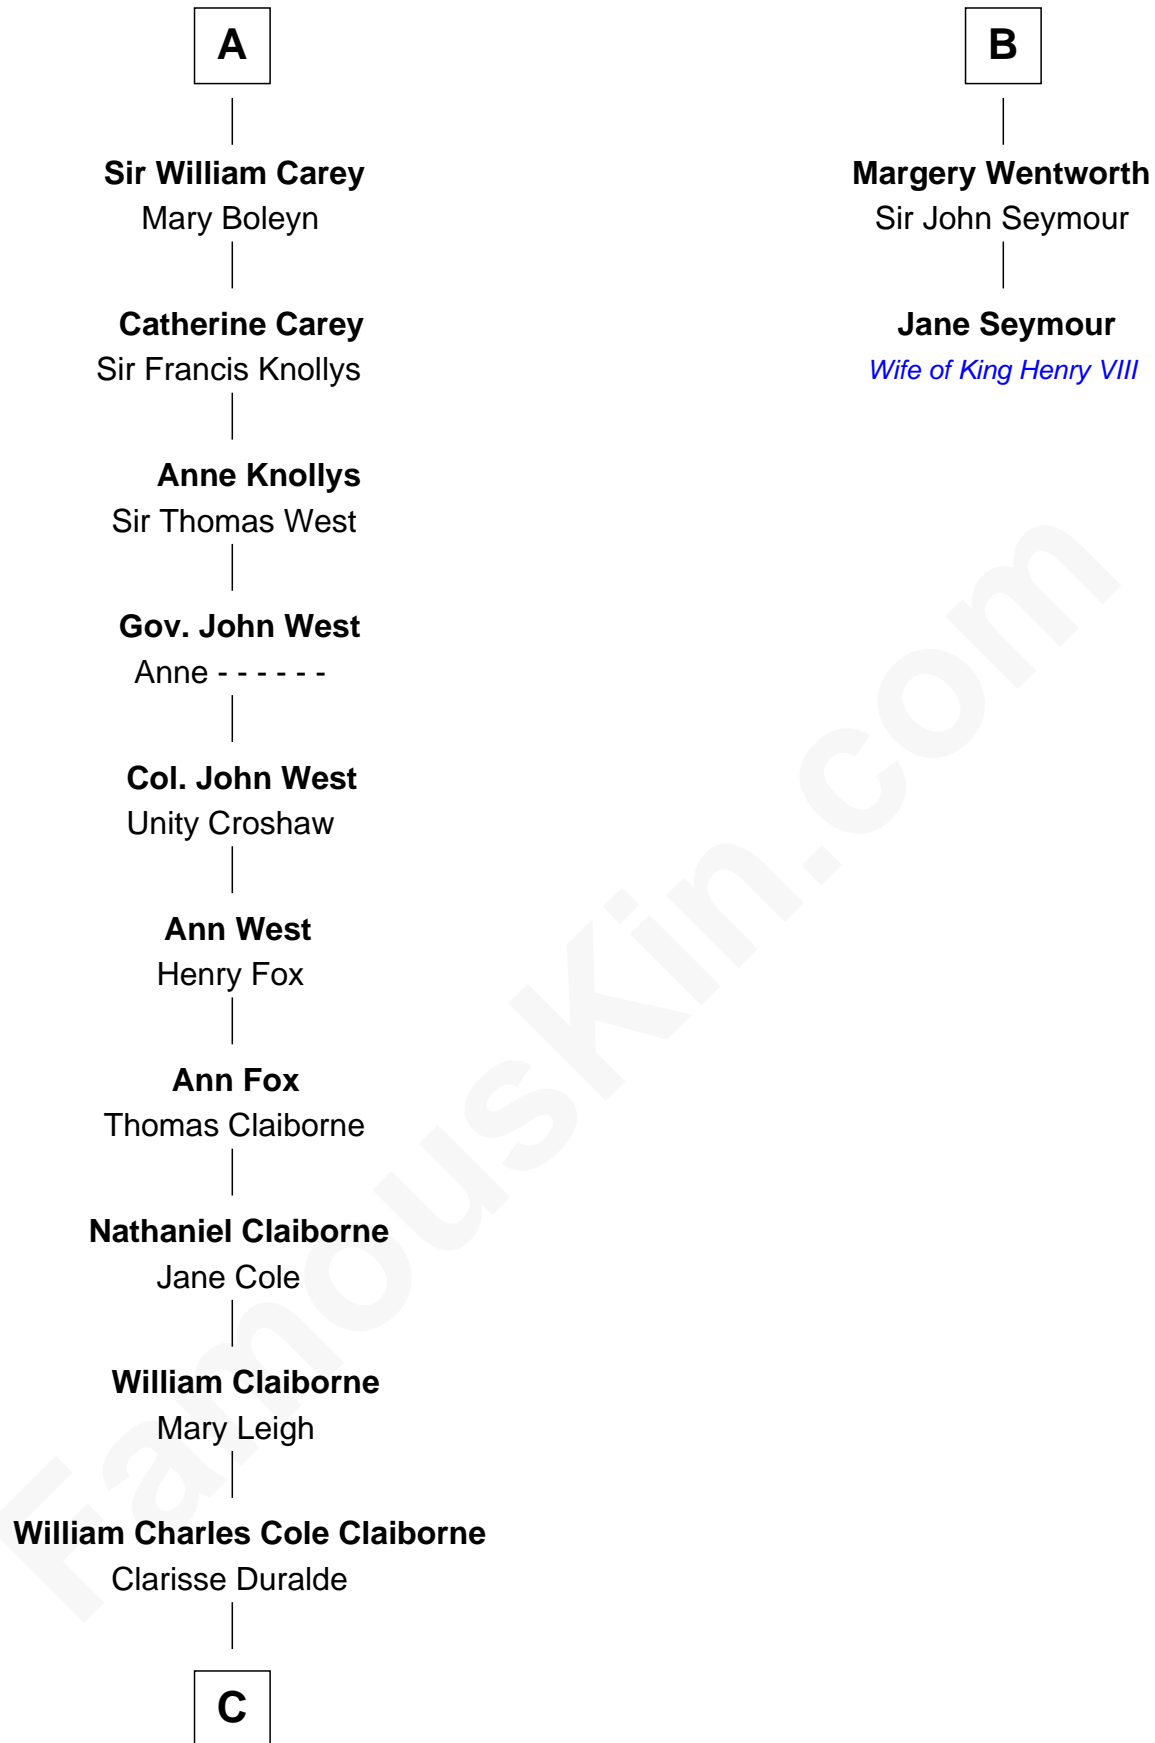

## Relationship Chart of

### Liz Claiborne

*Fashion Designer and Founder of Liz Claiborne Inc.*

8th cousin 12 times removed of

### Jane Seymour

*3rd Wife of King Henry VIII*

**Roger de Mortimer**

Joan de Geneville

**C**

William Charles Cole Claiborne

Louise de Balathier

Fernand Claiborne