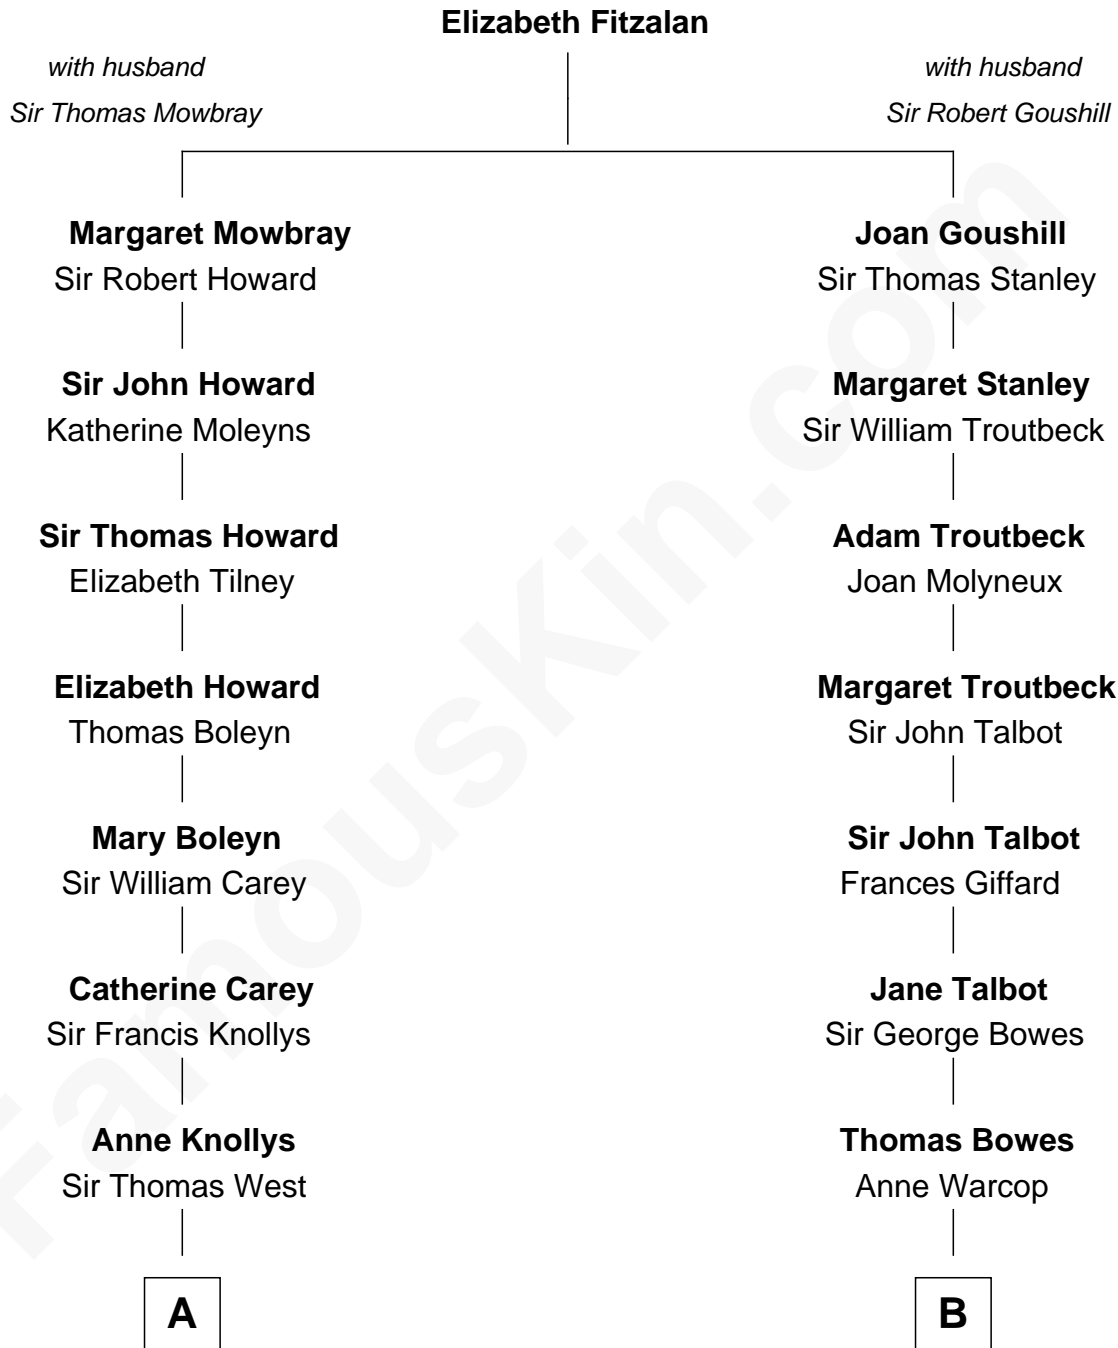

FamousKin.com

Relationship Chart of

Liz Claiborne

Fashion Designer and Founder of Liz Claiborne Inc.

17th cousin of

Benedict Cumberbatch

Movie, Television and Stage Actor

Benedict Cumberbatch photo by [Gage Skidmore](#) (CC BY-SA 2.0)