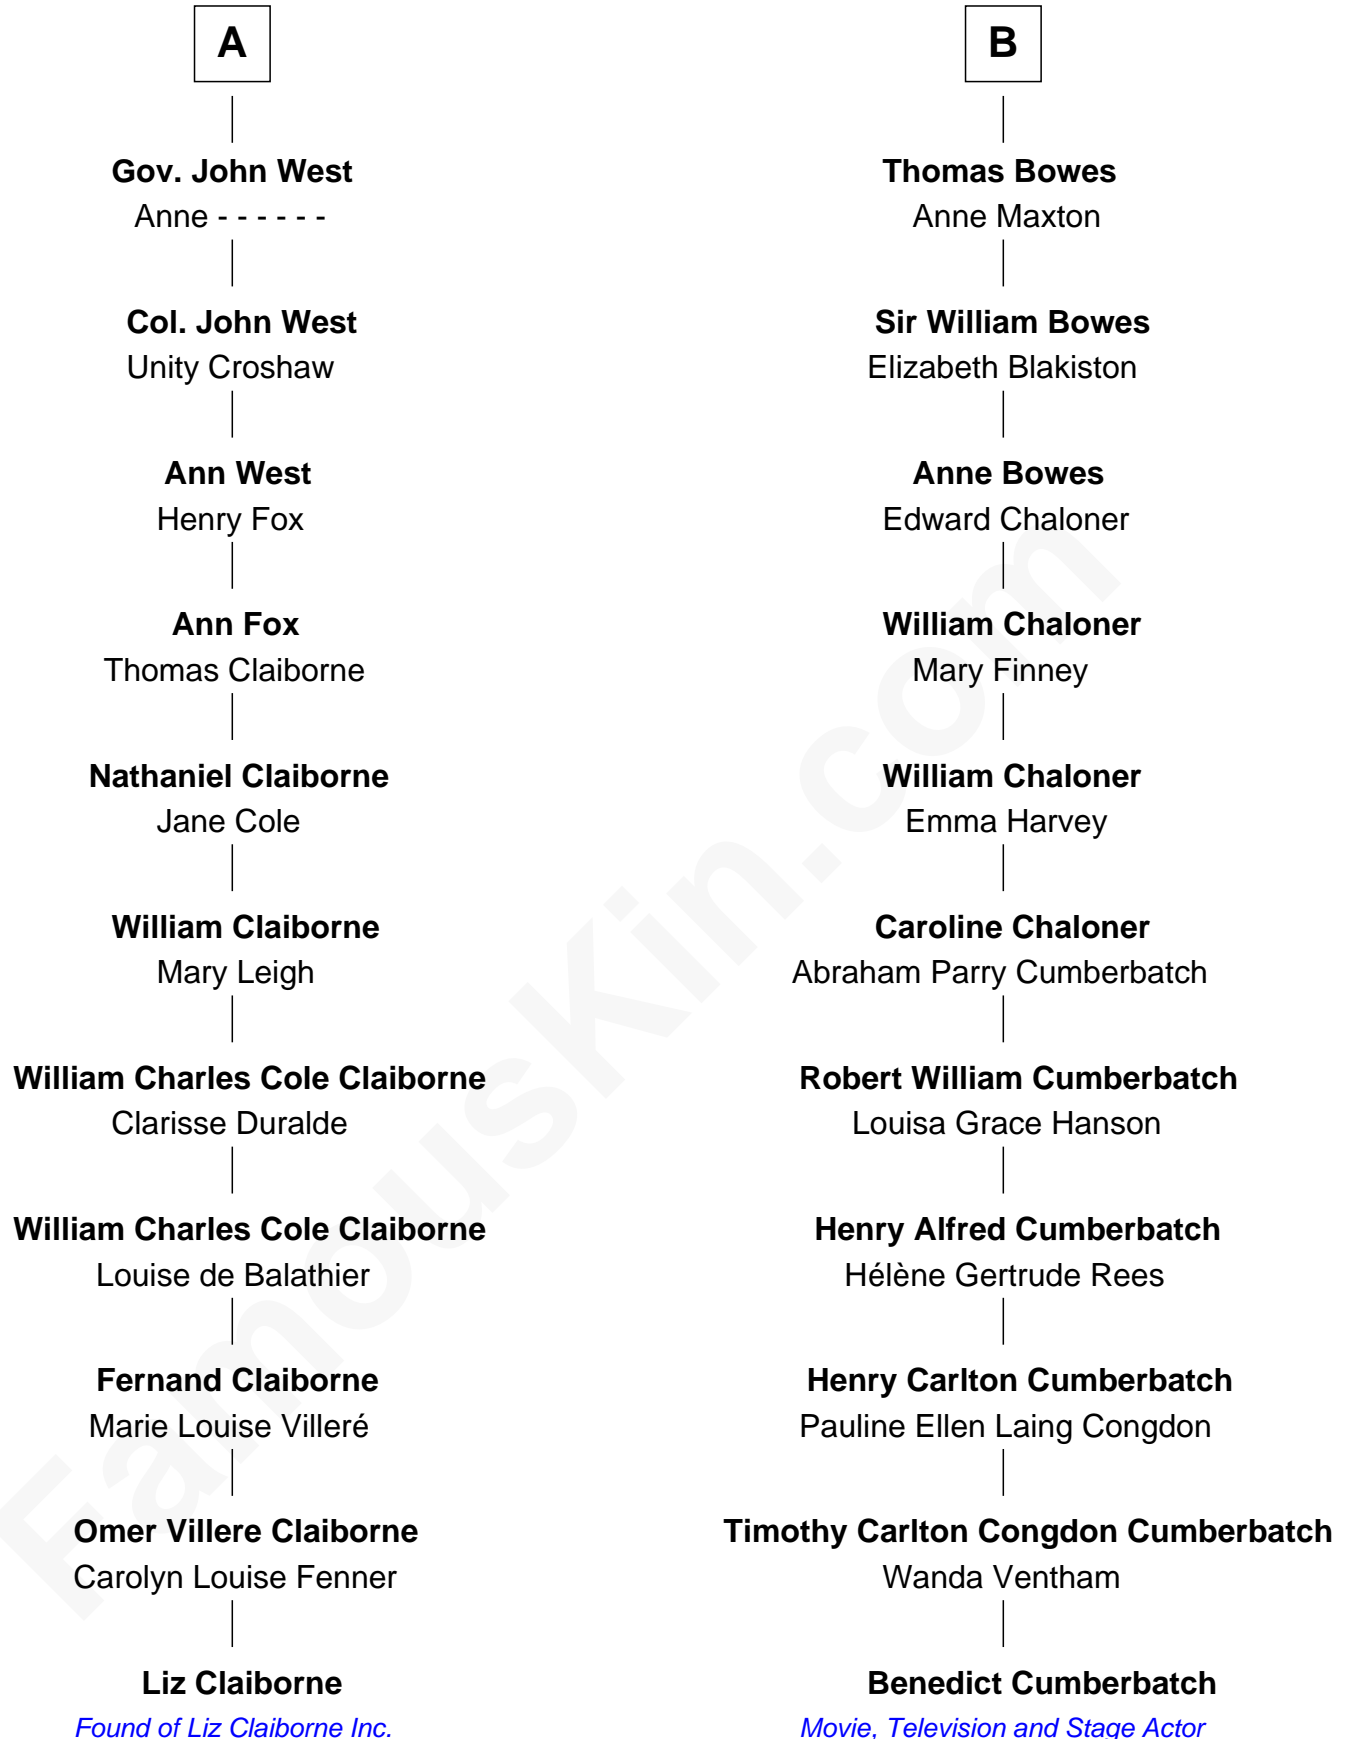

FamousKin.com

Relationship Chart of

Liz Claiborne

Fashion Designer and Founder of Liz Claiborne Inc.

17th cousin of

Benedict Cumberbatch

Movie, Television and Stage Actor

Benedict Cumberbatch photo by [Gage Skidmore](#) (CC BY-SA 2.0)