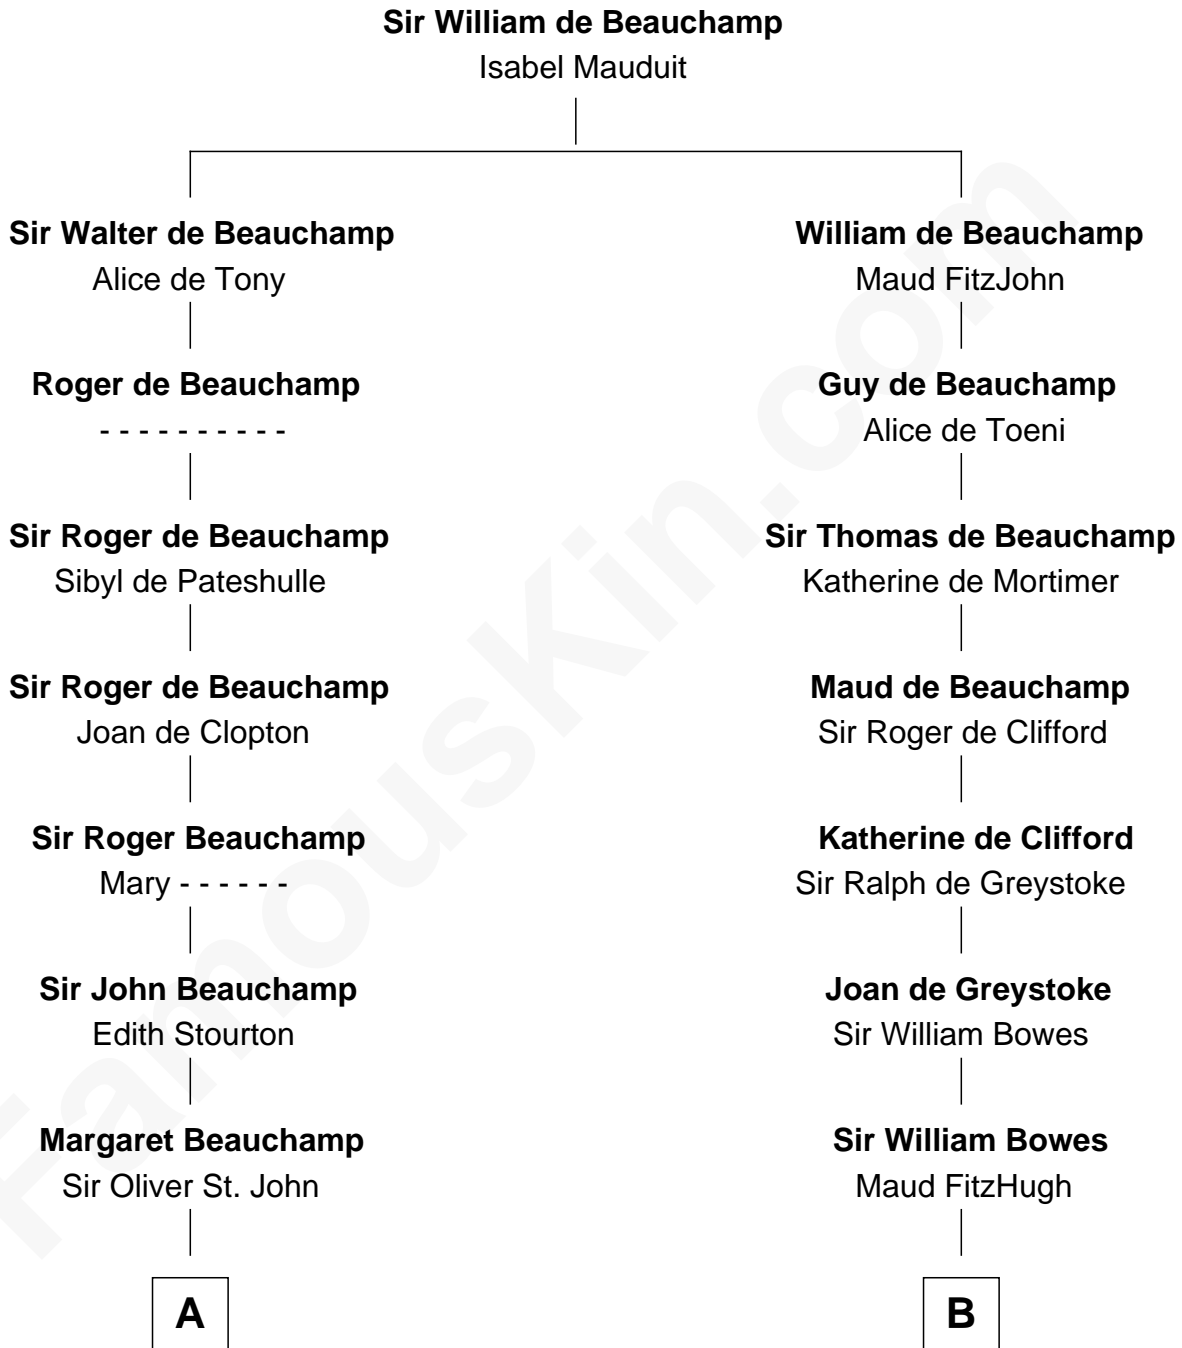

FamousKin.com

Relationship Chart of

Liz Claiborne

Fashion Designer and Founder of Liz Claiborne Inc.

21st cousin of

Benedict Cumberbatch

Movie, Television and Stage Actor

C

William Charles Cole Claiborne

Clarisse Duralde

William Charles Cole Claiborne

Louise de Balathier

Fernand Claiborne

Marie Louise Villeré

Omer Villere Claiborne

Carolyn Louise Fenner

Liz Claiborne

Found of Liz Claiborne Inc.

D

Robert William Cumberbatch

Louisa Grace Hanson

Henry Alfred Cumberbatch

Hélène Gertrude Rees

Henry Carlton Cumberbatch