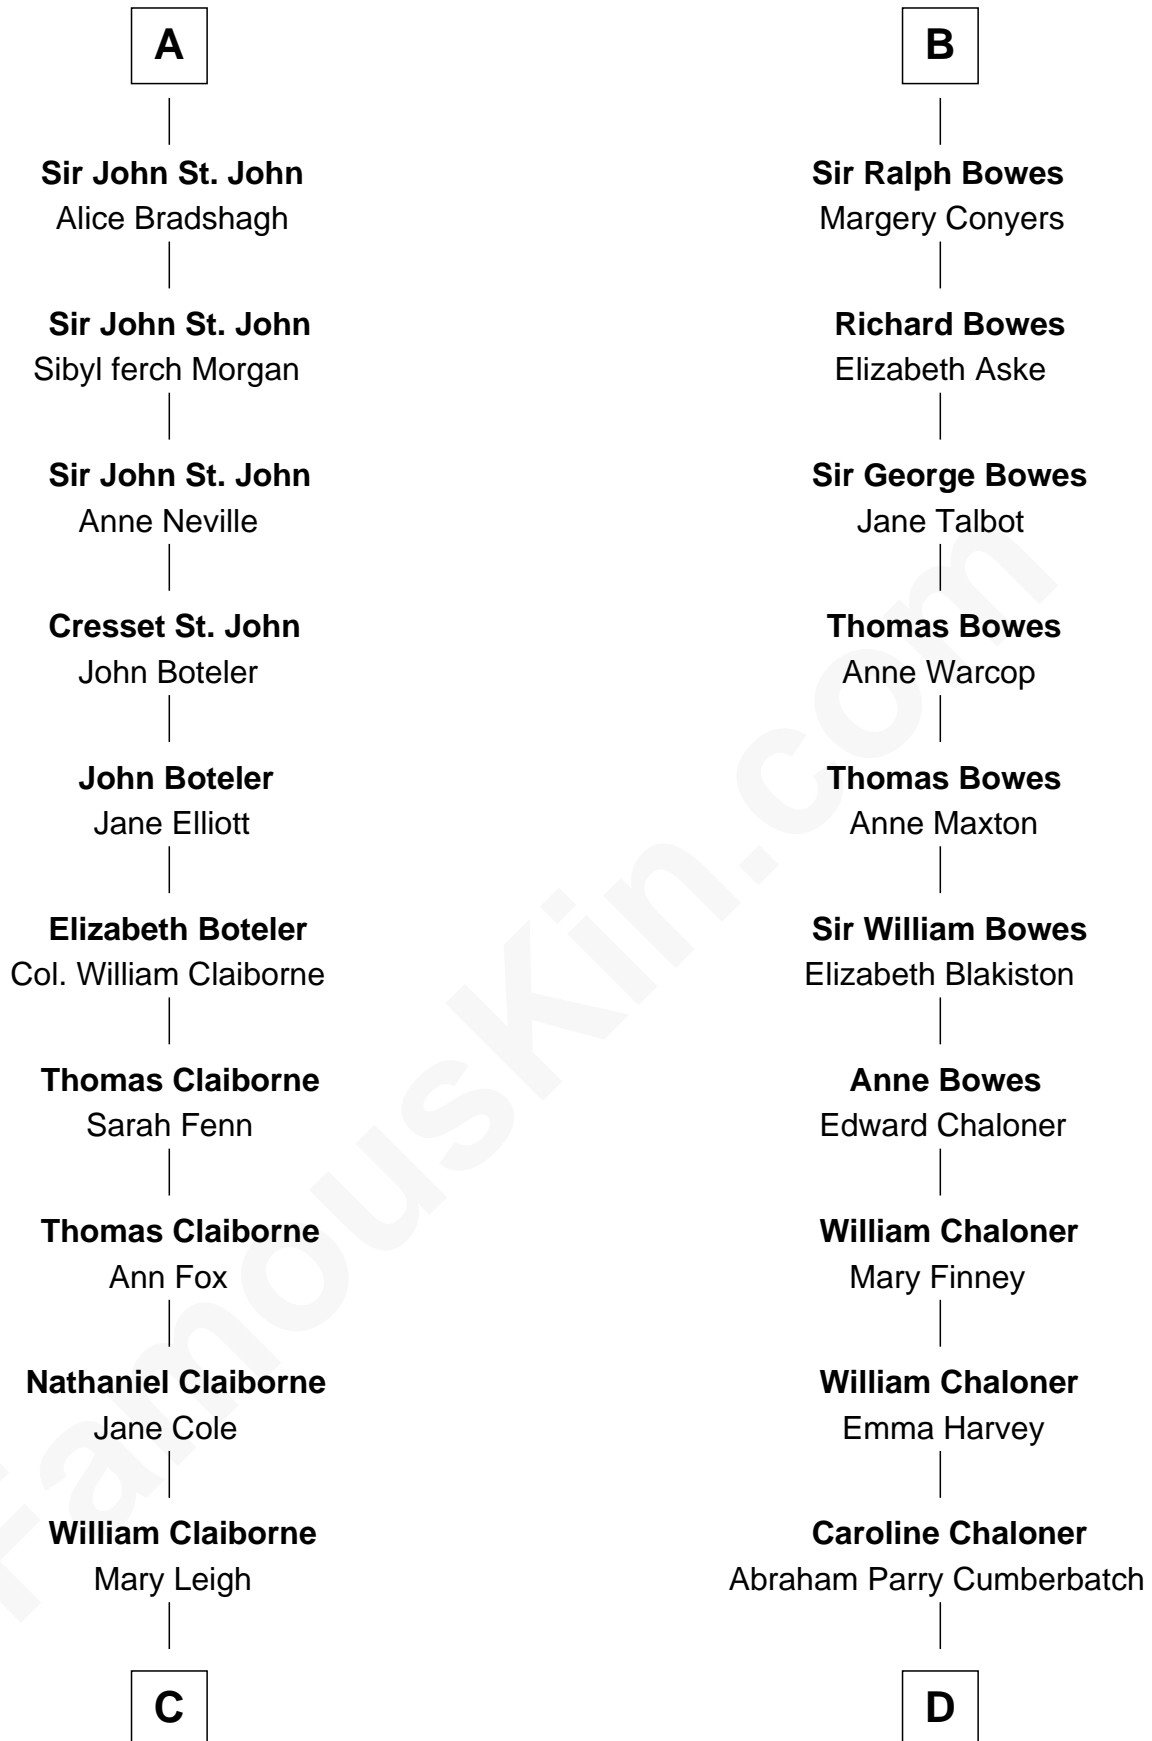

FamousKin.com

Relationship Chart of

Liz Claiborne

Fashion Designer and Founder of Liz Claiborne Inc.

21st cousin of

Benedict Cumberbatch

Movie, Television and Stage Actor

C

William Charles Cole Claiborne

Clarisse Duralde

William Charles Cole Claiborne

Louise de Balathier

Fernand Claiborne

Marie Louise Villeré

Omer Villere Claiborne

Carolyn Louise Fenner

Liz Claiborne

Found of Liz Claiborne Inc.

D

Robert William Cumberbatch

Louisa Grace Hanson

Henry Alfred Cumberbatch

Hélène Gertrude Rees

Henry Carlton Cumberbatch