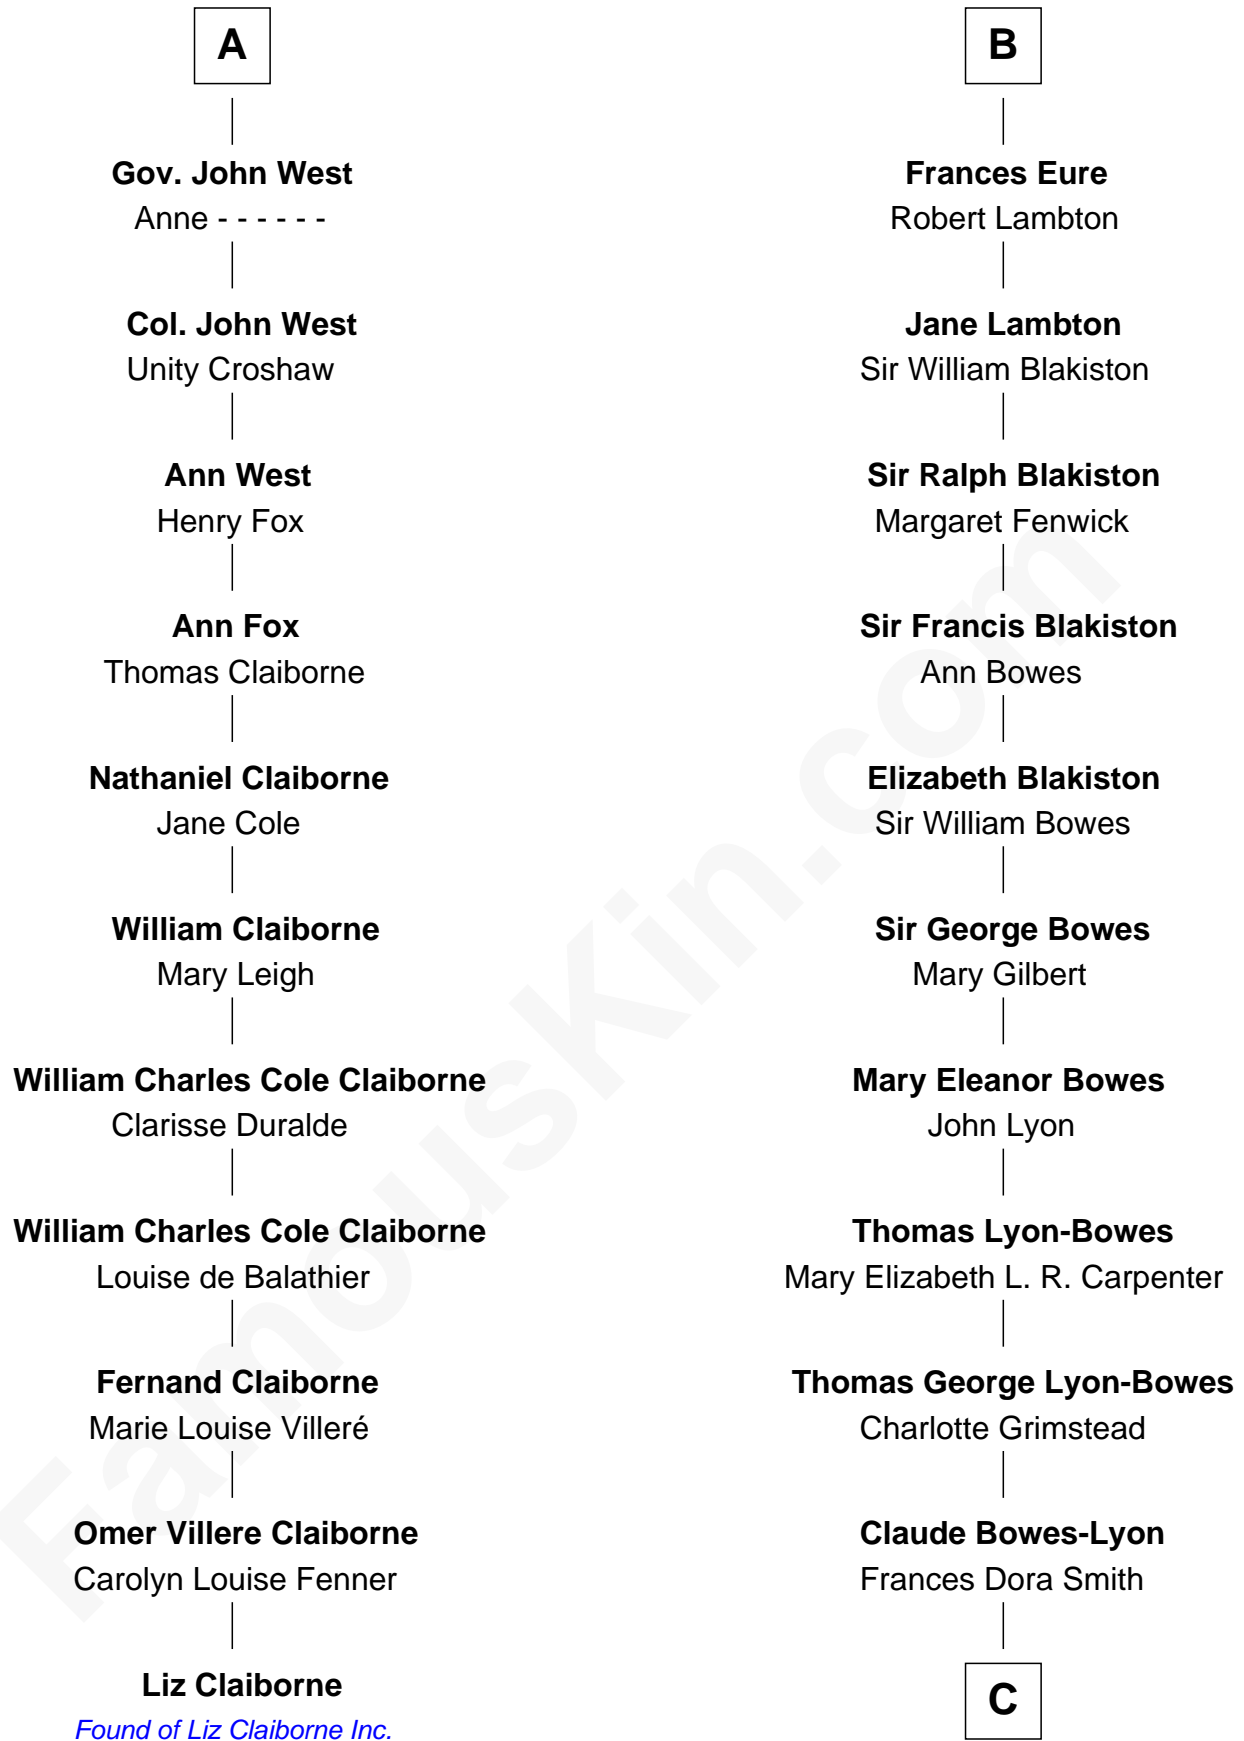

### Liz Claiborne

*Fashion Designer and Founder of Liz Claiborne Inc.*

17th cousin 2 times removed of

### Queen Elizabeth II

*Queen of the United Kingdom*

**Sir Michael de la Pole**

Katherine Wingfield

C

**Claude George Bowes-Lyon**  
Cecilia Nina Cavendish-Bentinck

**Elizabeth Bowes-Lyon**  
George VI, King of the United Kingdom

**Queen Elizabeth II**  
*Queen of the United Kingdom*

FamousKin.com