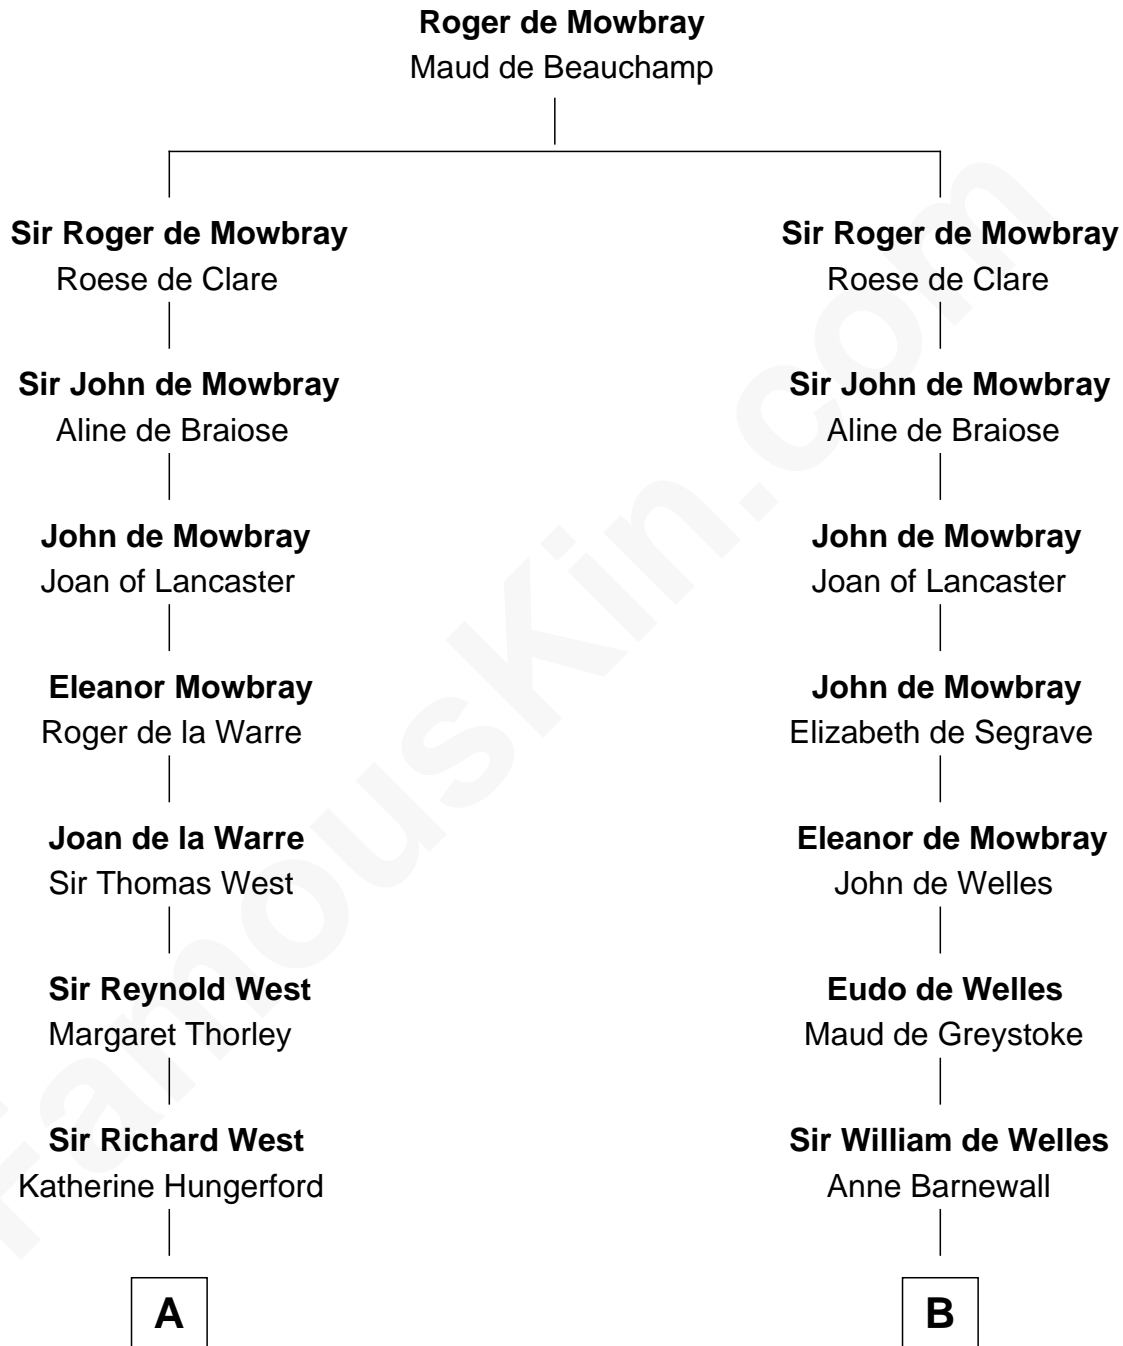

FamousKin.com

Relationship Chart of

Liz Claiborne

Fashion Designer and Founder of Liz Claiborne Inc.

21st cousin of

Queen Elizabeth II

Queen of the United Kingdom

Elizabeth II photo by [Eric Draper](#)