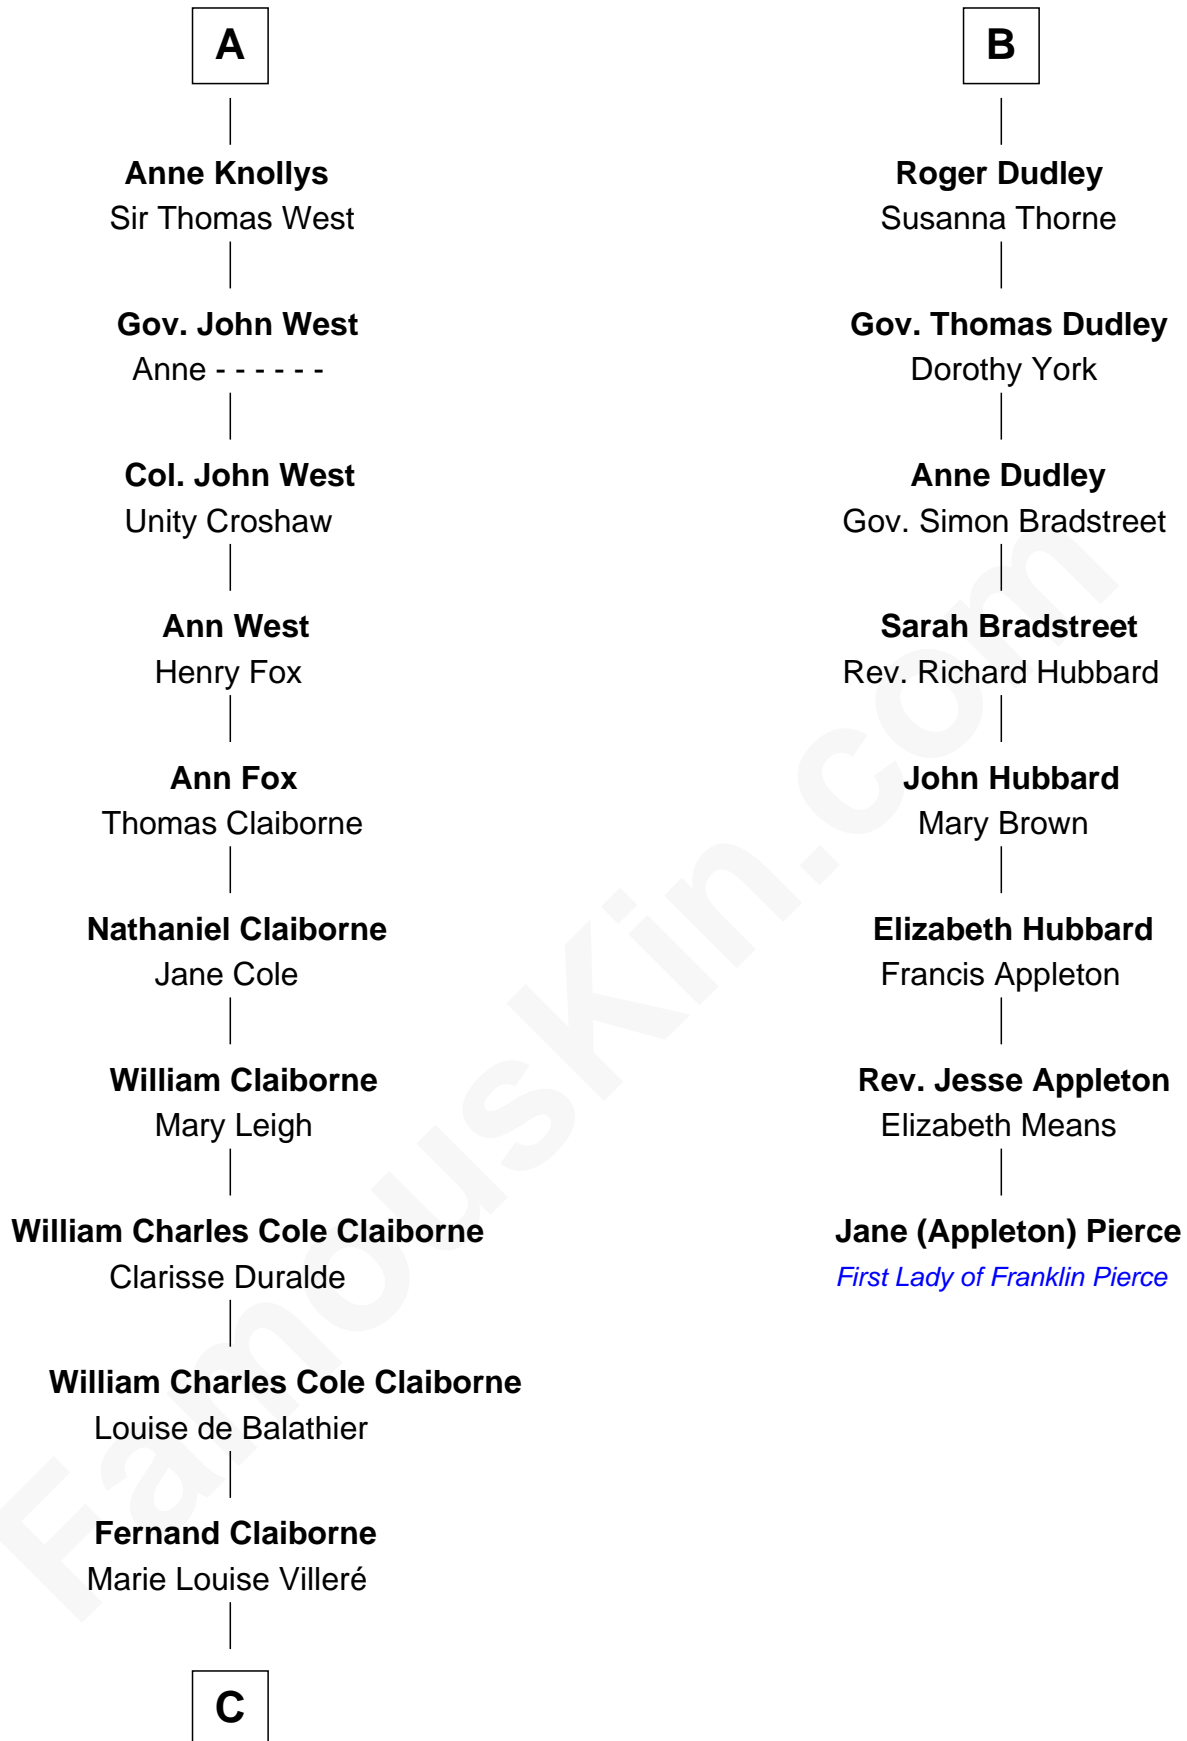

FamousKin.com

Relationship Chart of

Liz Claiborne

Fashion Designer and Founder of Liz Claiborne Inc.

14th cousin 4 times removed of

Jane (Appleton) Pierce

First Lady of President Franklin Pierce

C

—
Omer Villere Claiborne
Carolyn Louise Fenner

—
Liz Claiborne
Found of Liz Claiborne Inc.

FamousKin.com