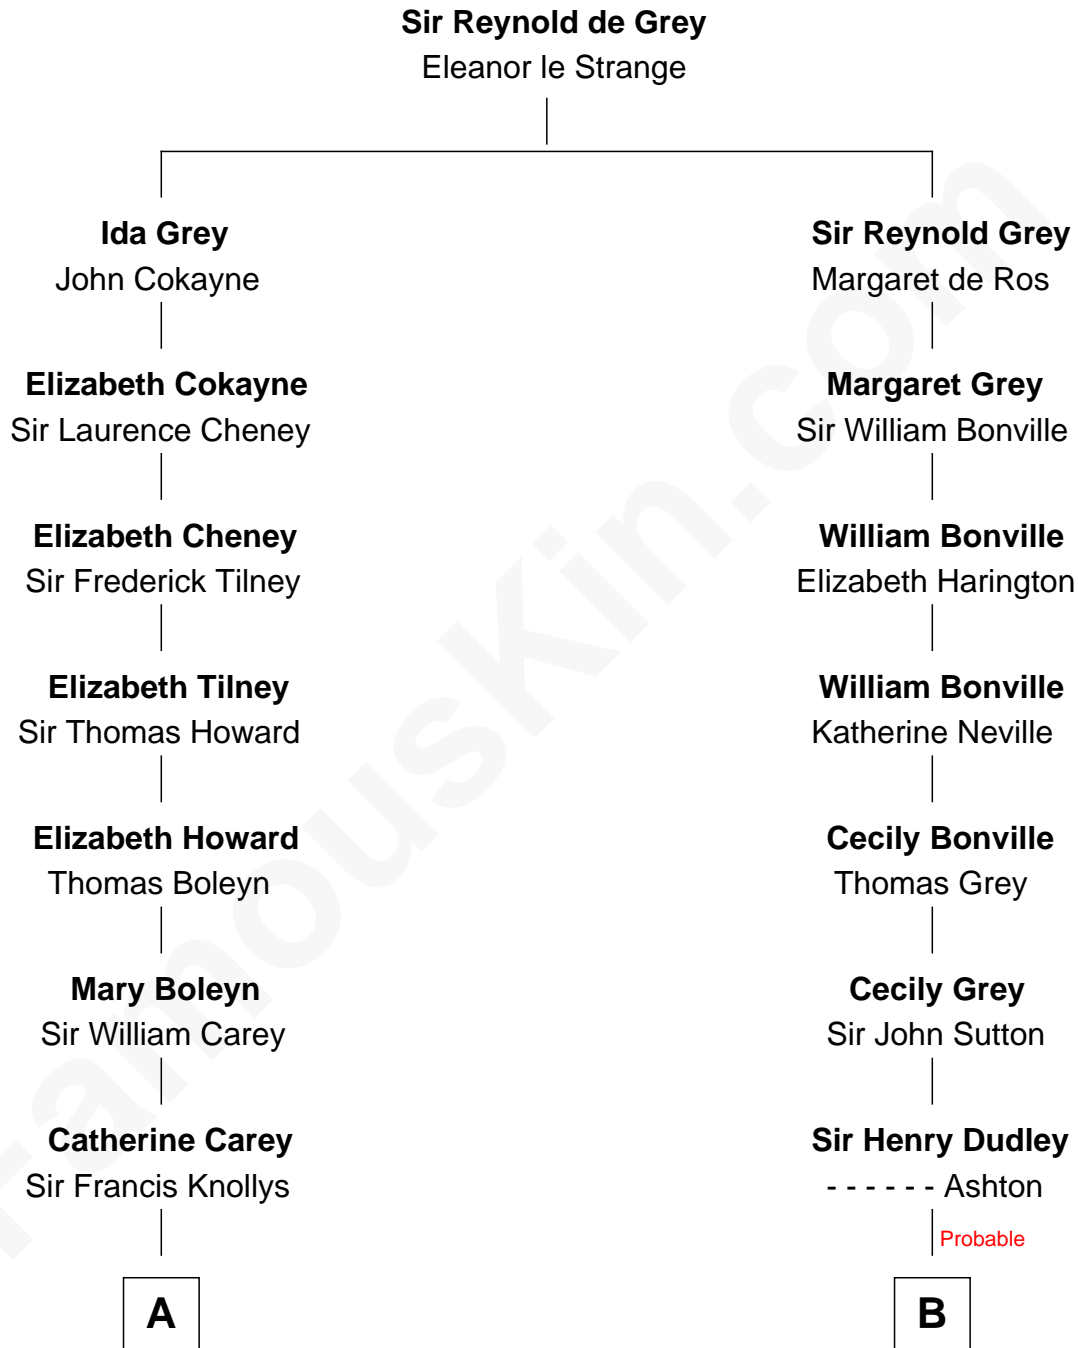

FamousKin.com

Relationship Chart of

Liz Claiborne

Fashion Designer and Founder of Liz Claiborne Inc.

14th cousin 4 times removed of

Jane (Appleton) Pierce

First Lady of President Franklin Pierce

C

—
Omer Villere Claiborne
Carolyn Louise Fenner

—
Liz Claiborne
Found of Liz Claiborne Inc.

FamousKin.com