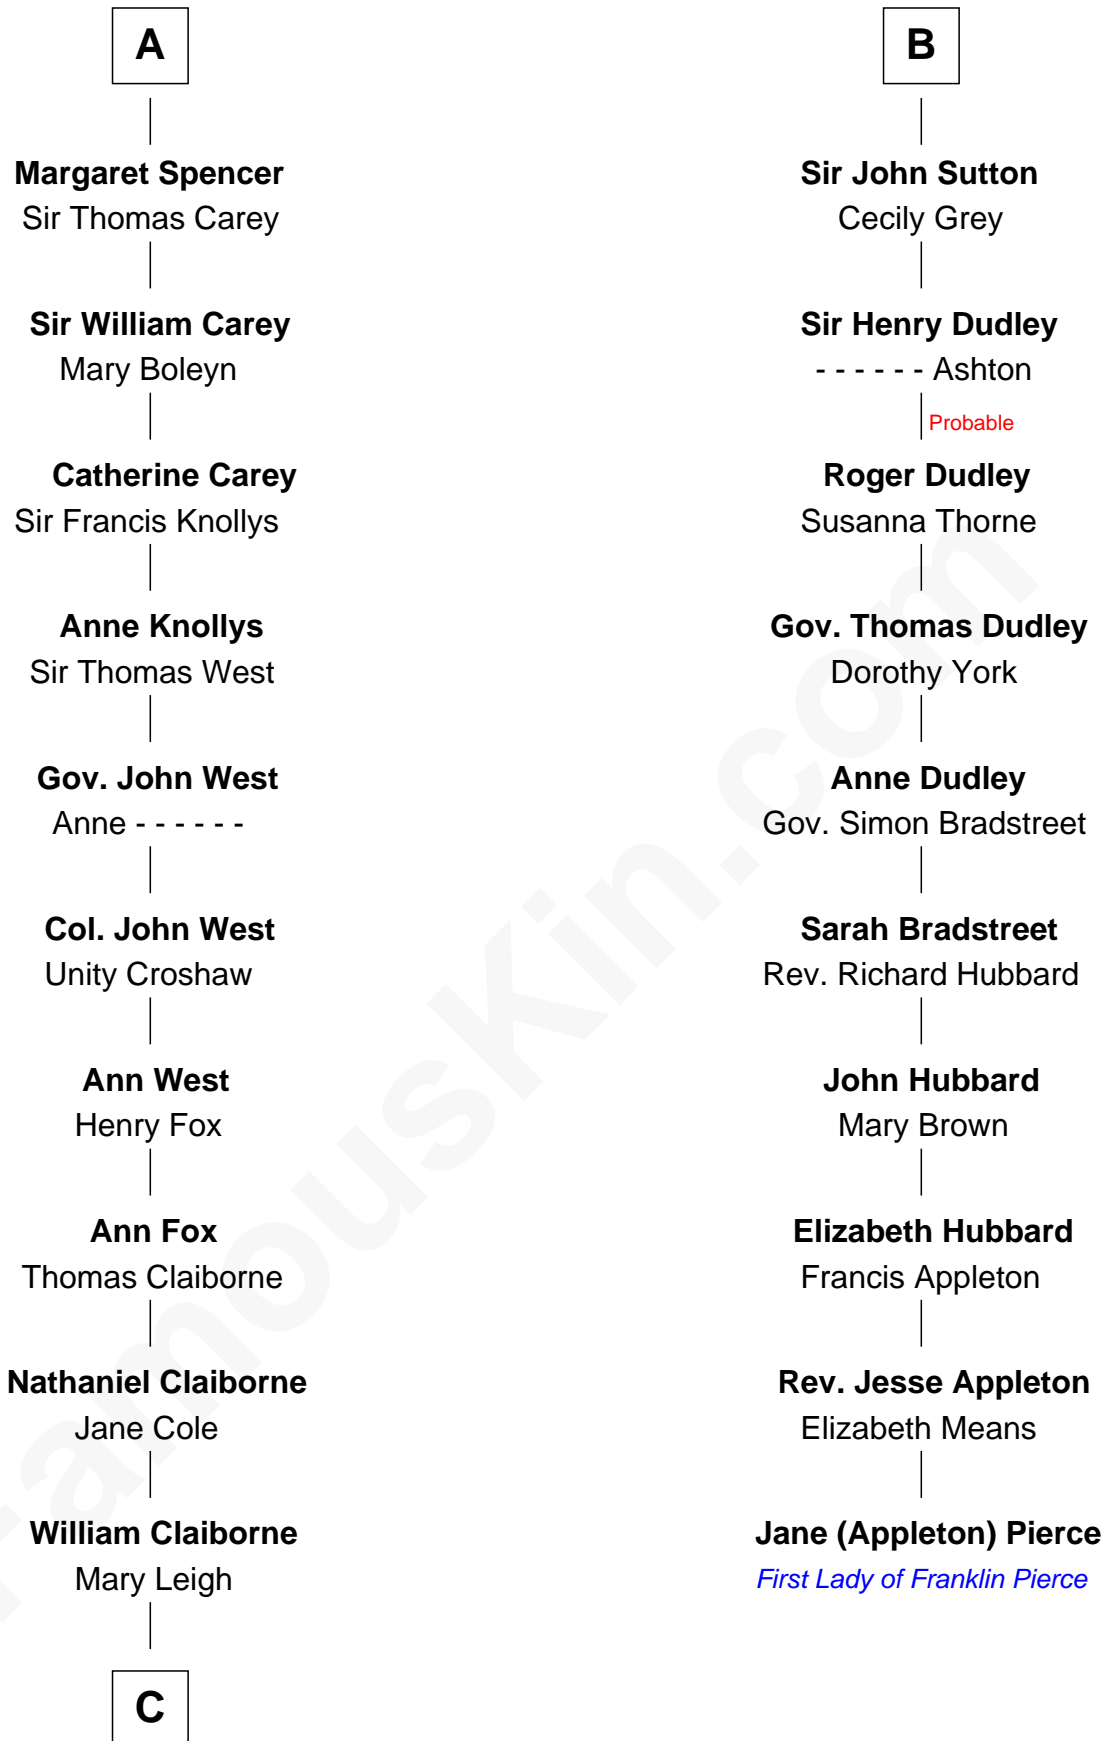

## Relationship Chart of

### Liz Claiborne

*Fashion Designer and Founder of Liz Claiborne Inc.*

16th cousin 5 times removed of

### Jane (Appleton) Pierce

*First Lady of President Franklin Pierce*

**Sir Edmund Mortimer**

Margaret de Fiennes

**C**

William Charles Cole Claiborne

Clarisse Duralde

William Charles Cole Claiborne

Louise de Balathier

Fernand Claiborne

Marie Louise Villeré

Omer Villere Claiborne

Carolyn Louise Fenner

**Liz Claiborne**

*Found of Liz Claiborne Inc.*

FamousKin.com