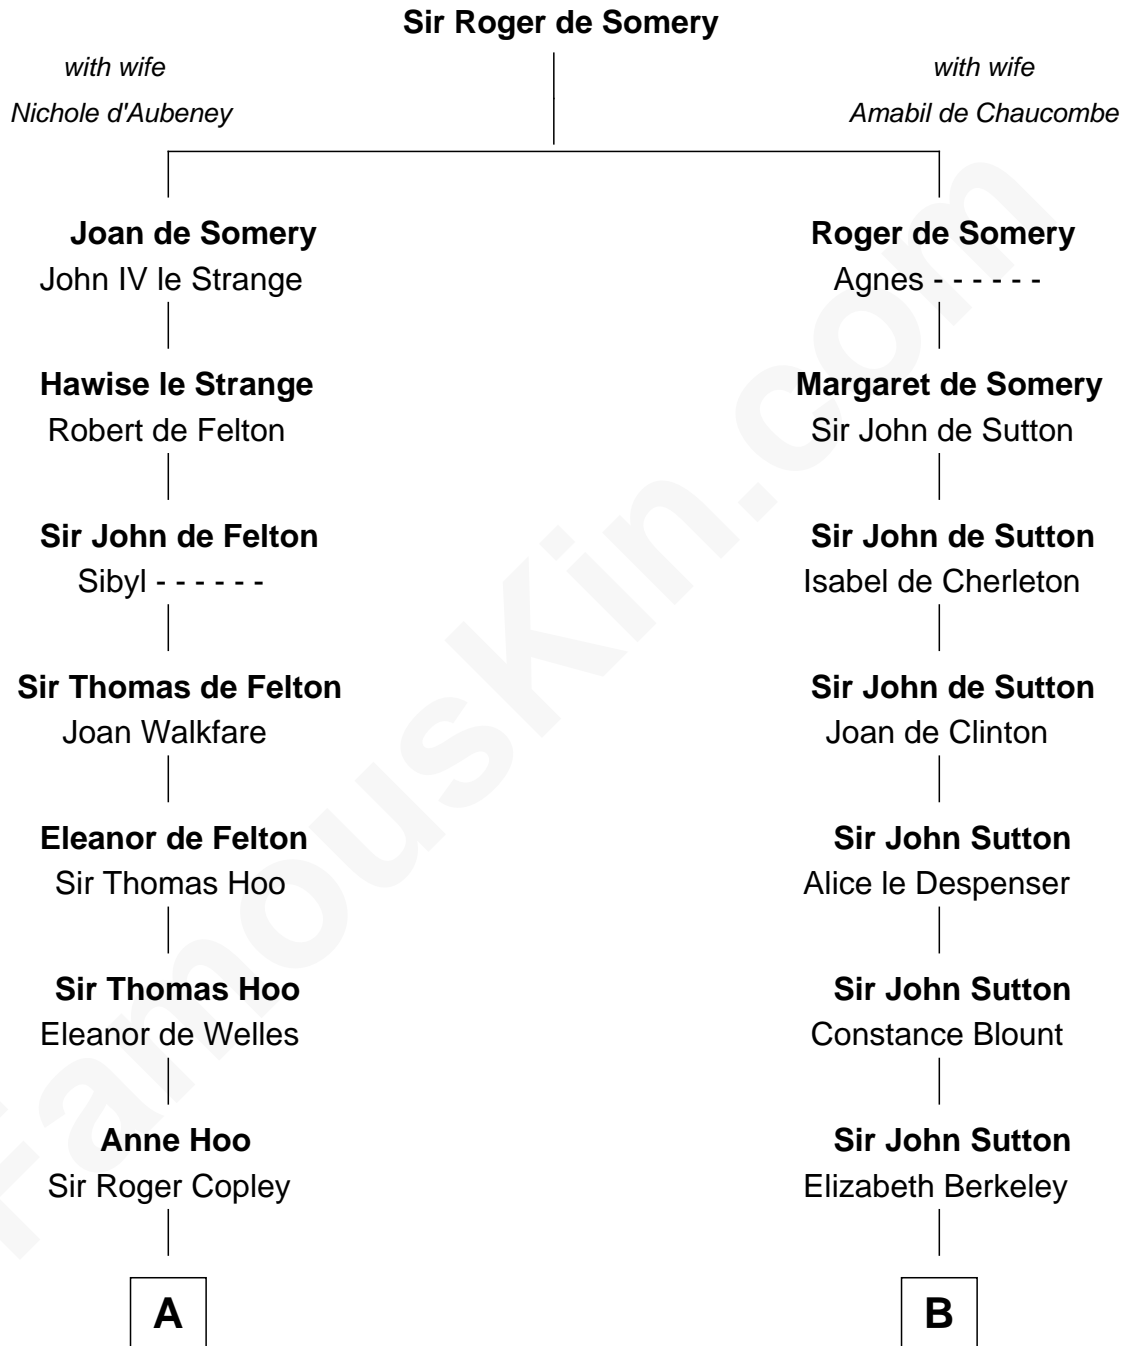

FamousKin.com

Relationship Chart of

Liz Claiborne

Fashion Designer and Founder of Liz Claiborne Inc.

21st cousin of

Henry Sturgis Morgan

Co-Founder of Morgan Stanley