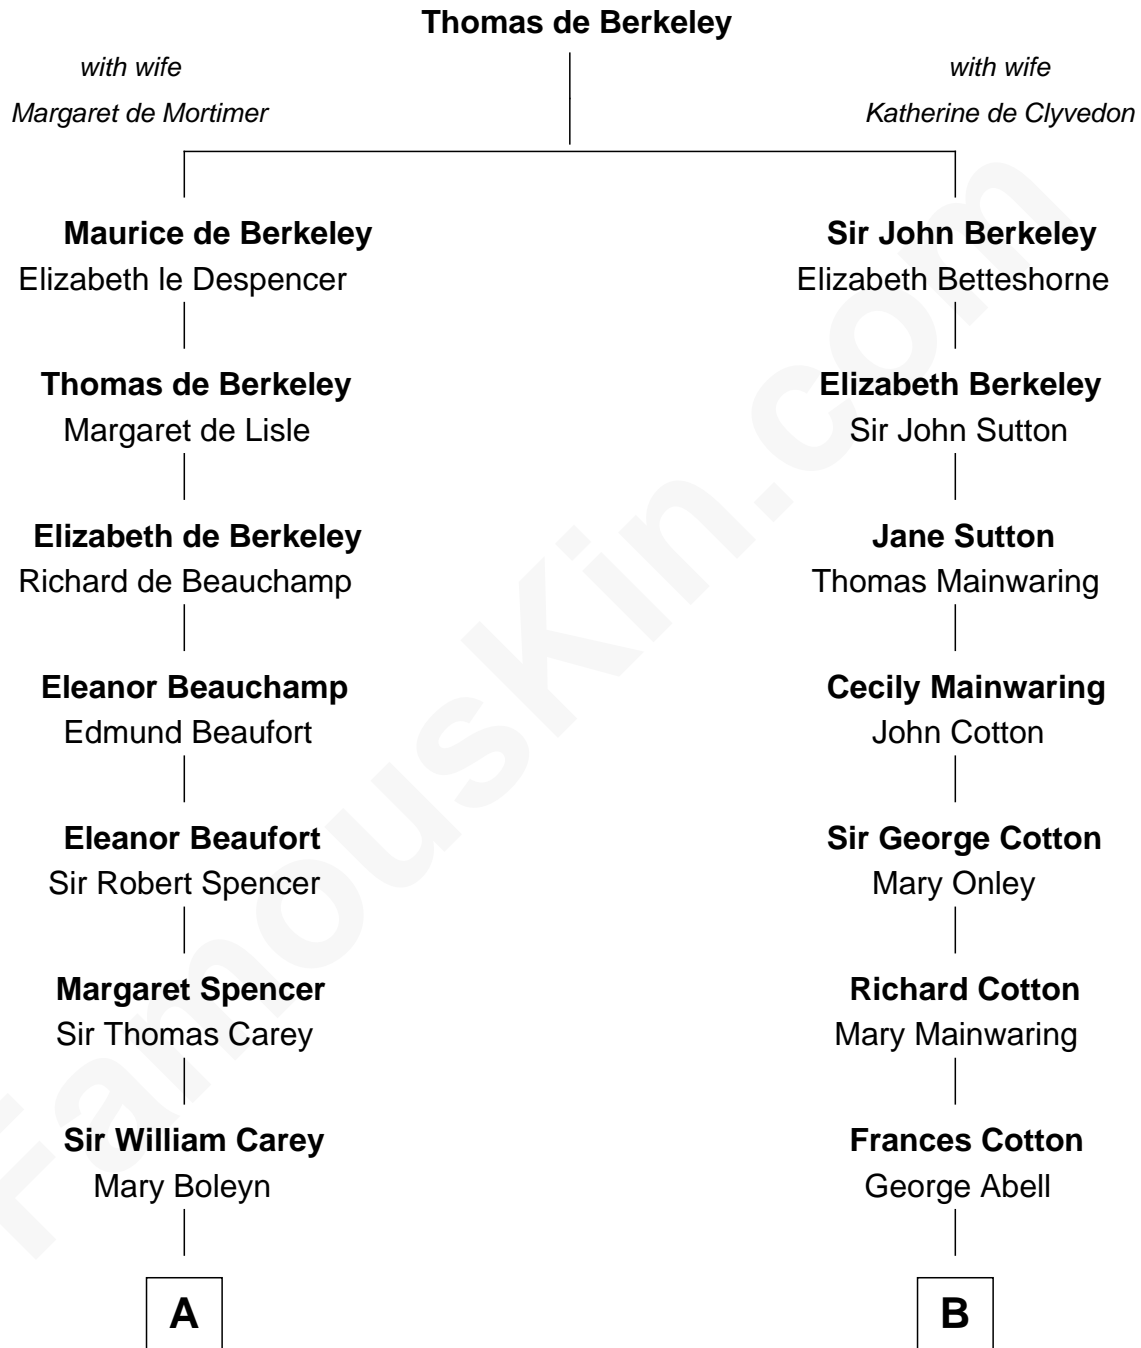

FamousKin.com

Relationship Chart of

Liz Claiborne

Fashion Designer and Founder of Liz Claiborne Inc.

16th cousin 3 times removed of

Henry Sturgis Morgan

Co-Founder of Morgan Stanley

C

—
Fernand Claiborne
Marie Louise Villeré

—
Omer Villere Claiborne
Carolyn Louise Fenner

—
Liz Claiborne
Found of Liz Claiborne Inc.

FamousKin.com