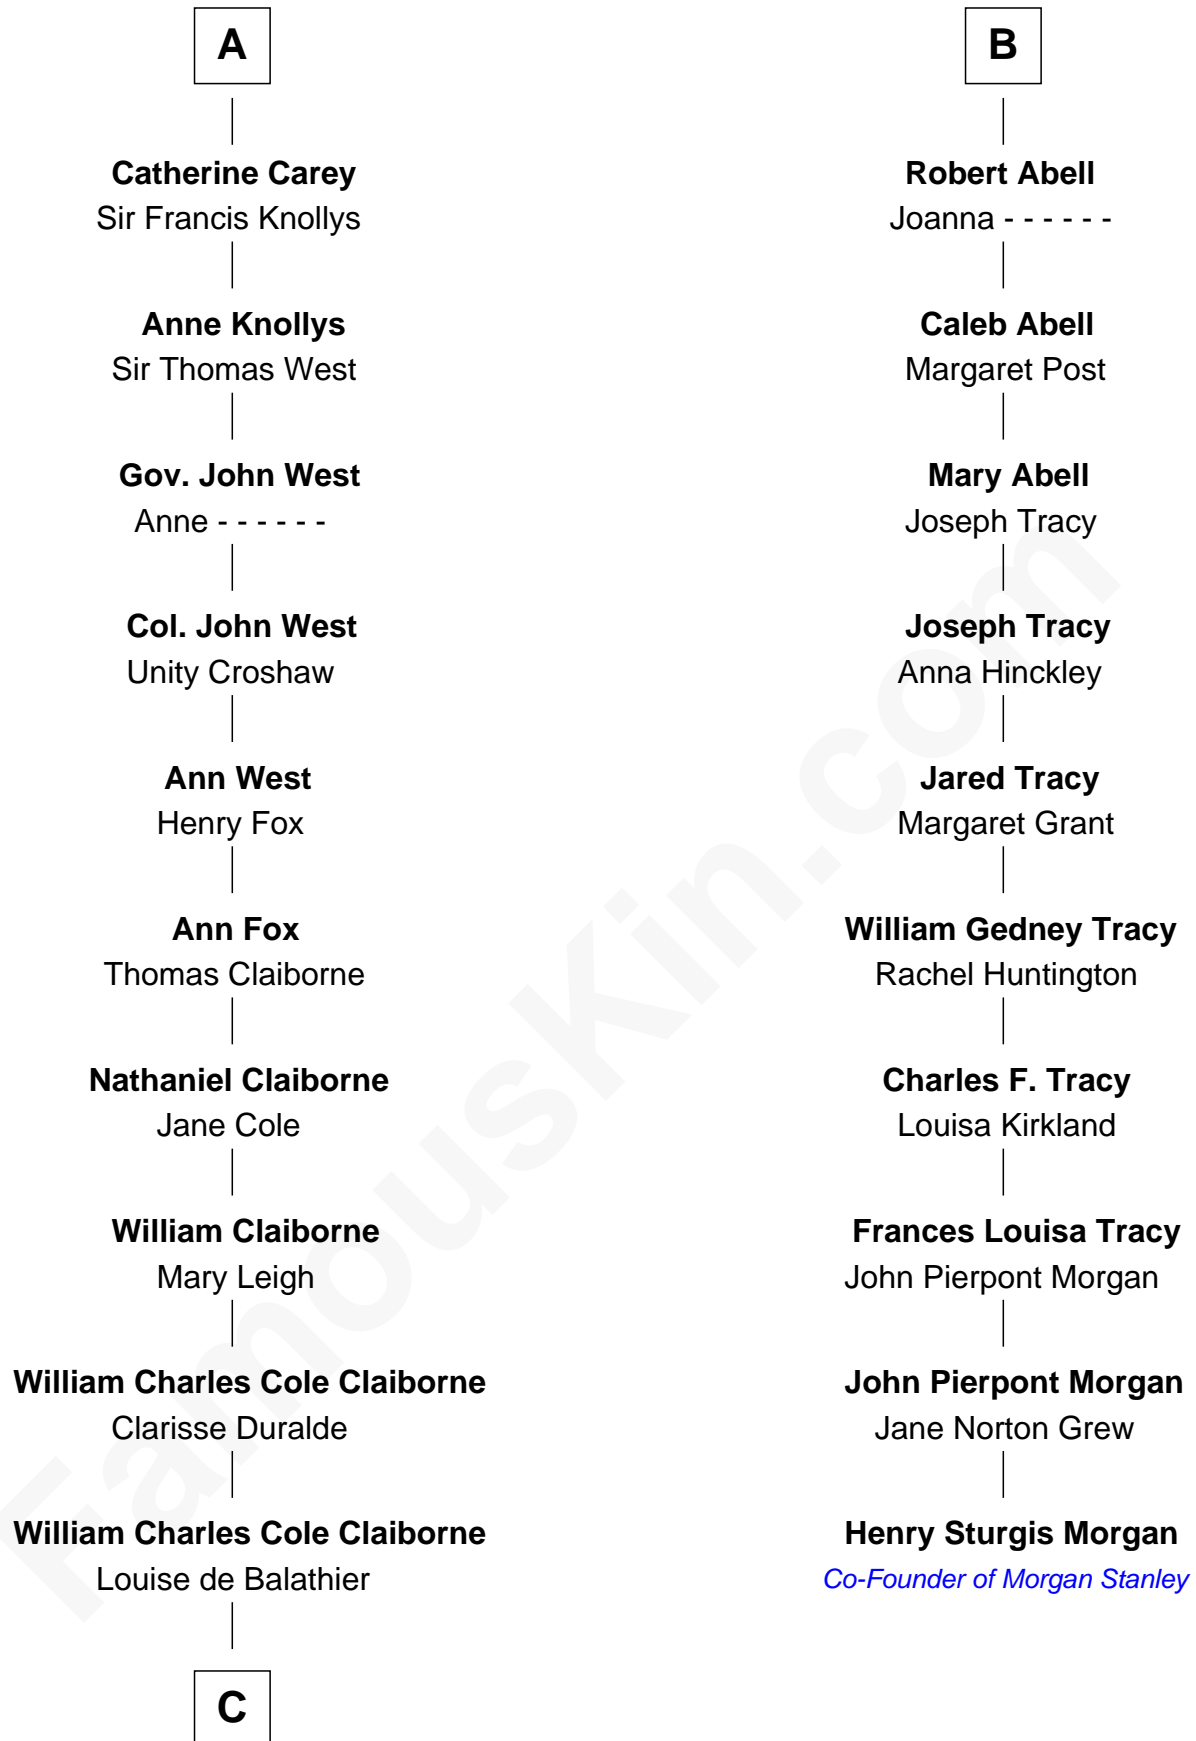

FamousKin.com

Relationship Chart of

Liz Claiborne

Fashion Designer and Founder of Liz Claiborne Inc.

16th cousin 3 times removed of

Henry Sturgis Morgan

Co-Founder of Morgan Stanley

C

—
Fernand Claiborne
Marie Louise Villeré

—
Omer Villere Claiborne
Carolyn Louise Fenner

—
Liz Claiborne
Found of Liz Claiborne Inc.

FamousKin.com