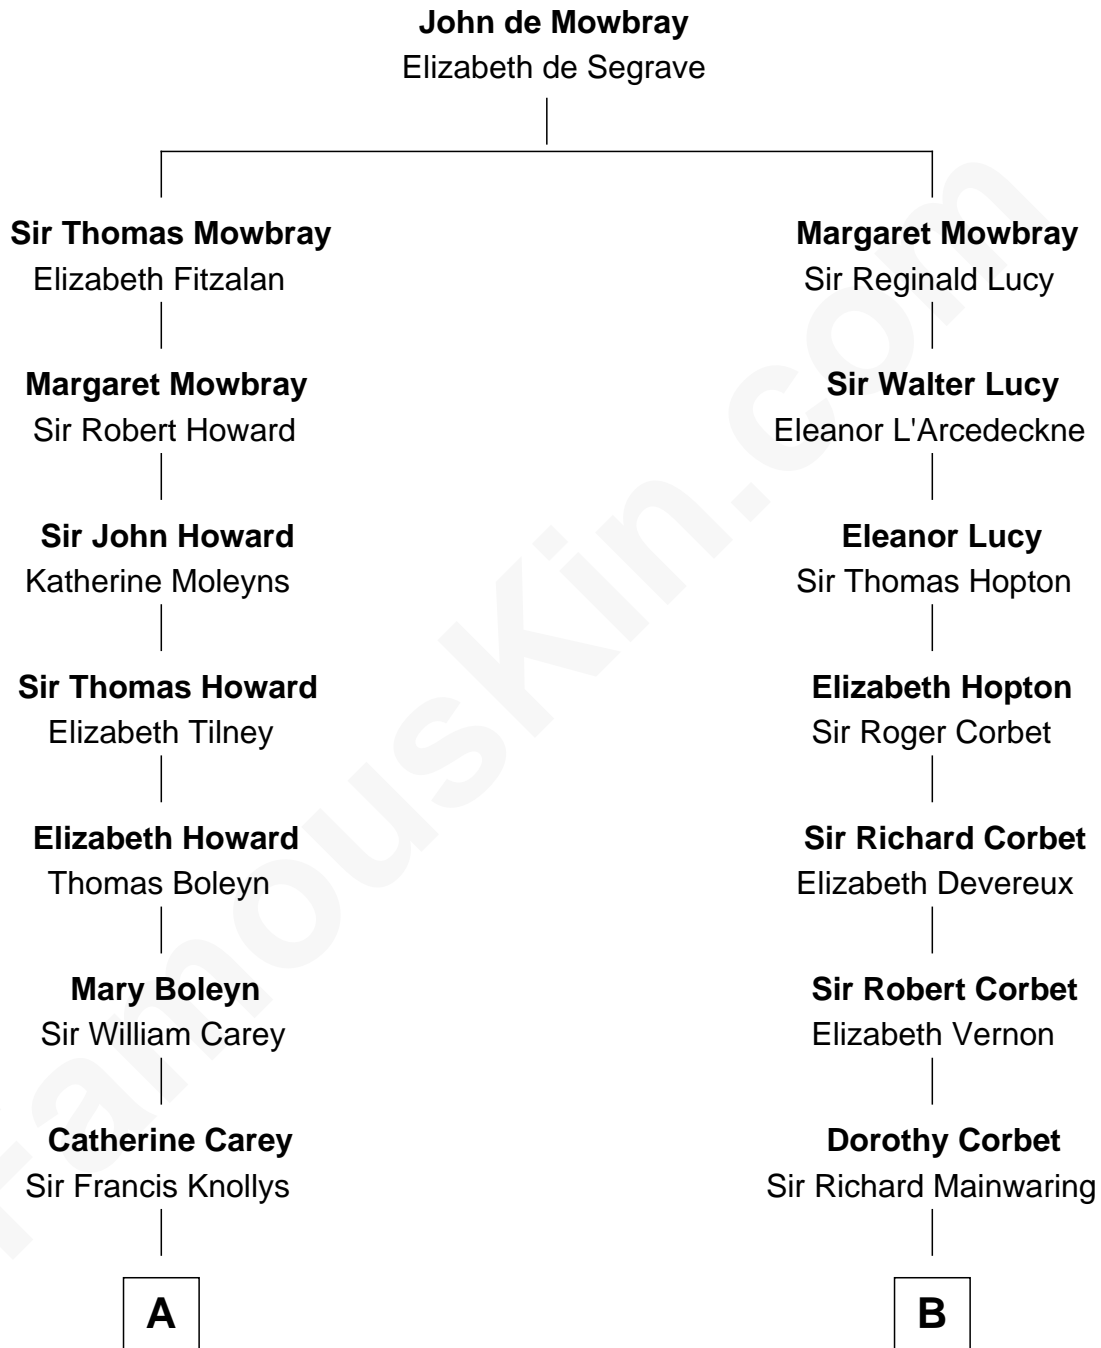

FamousKin.com

Relationship Chart of

Liz Claiborne

Fashion Designer and Founder of Liz Claiborne Inc.

18th cousin 1 time removed of

Henry Sturgis Morgan

Co-Founder of Morgan Stanley