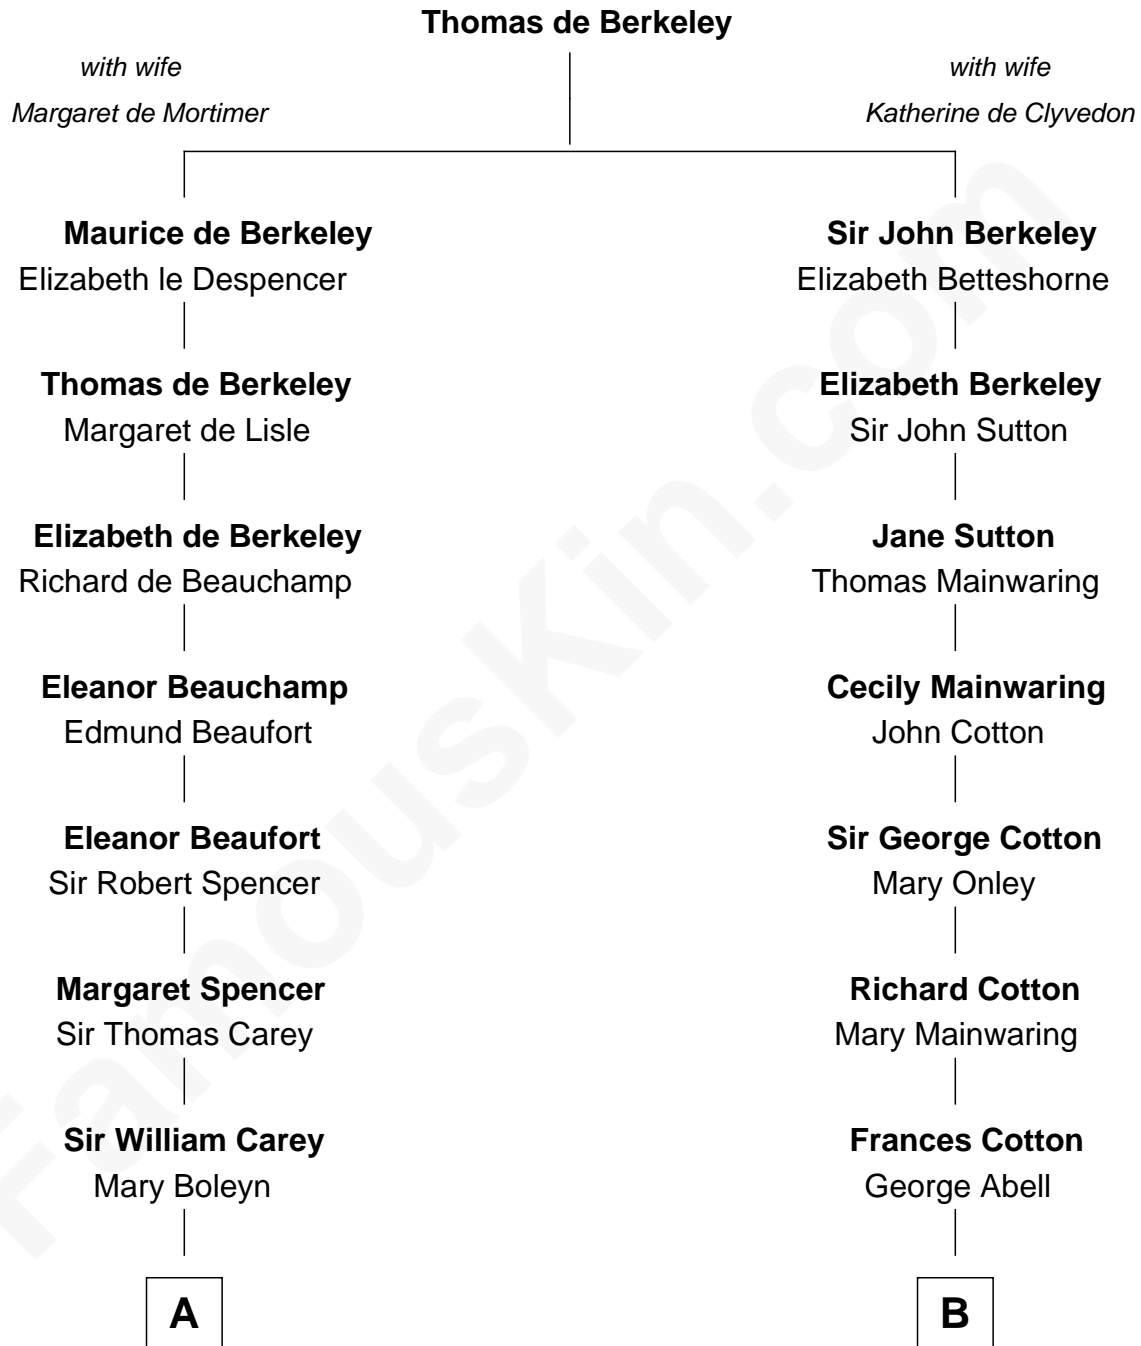

FamousKin.com

Relationship Chart of

Liz Claiborne

Fashion Designer and Founder of Liz Claiborne Inc.

15th cousin 4 times removed of

J.P. Morgan, Jr.

American Banker and Philanthropist

C

—
Fernand Claiborne
Marie Louise Villeré

—
Omer Villere Claiborne
Carolyn Louise Fenner

—
Liz Claiborne
Found of Liz Claiborne Inc.

FamousKin.com