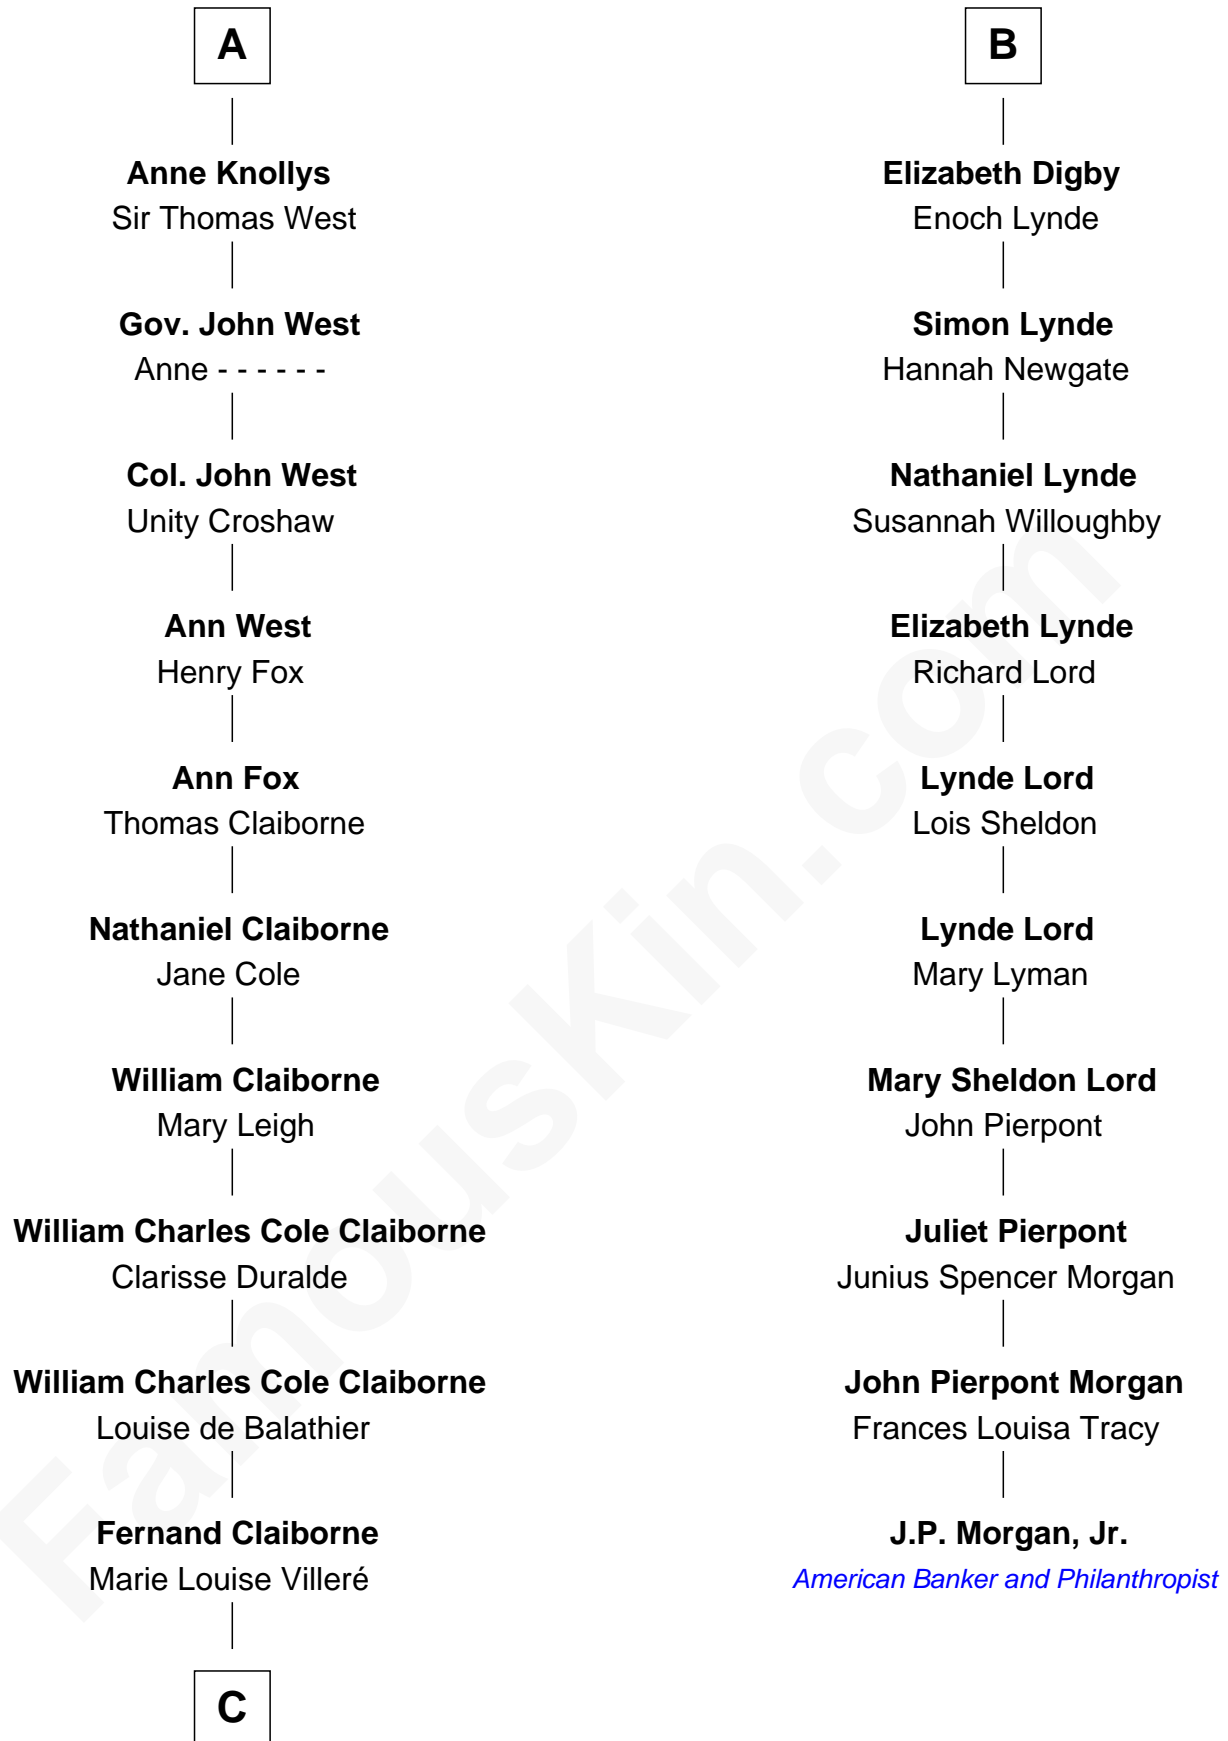

FamousKin.com

Relationship Chart of

Liz Claiborne

Fashion Designer and Founder of Liz Claiborne Inc.

16th cousin 2 times removed of

J.P. Morgan, Jr.

American Banker and Philanthropist

Sir Reynold de Grey

Eleanor le Strange

C

—
Omer Villere Claiborne

Carolyn Louise Fenner

—
Liz Claiborne

Found of Liz Claiborne Inc.

FamousKin.com