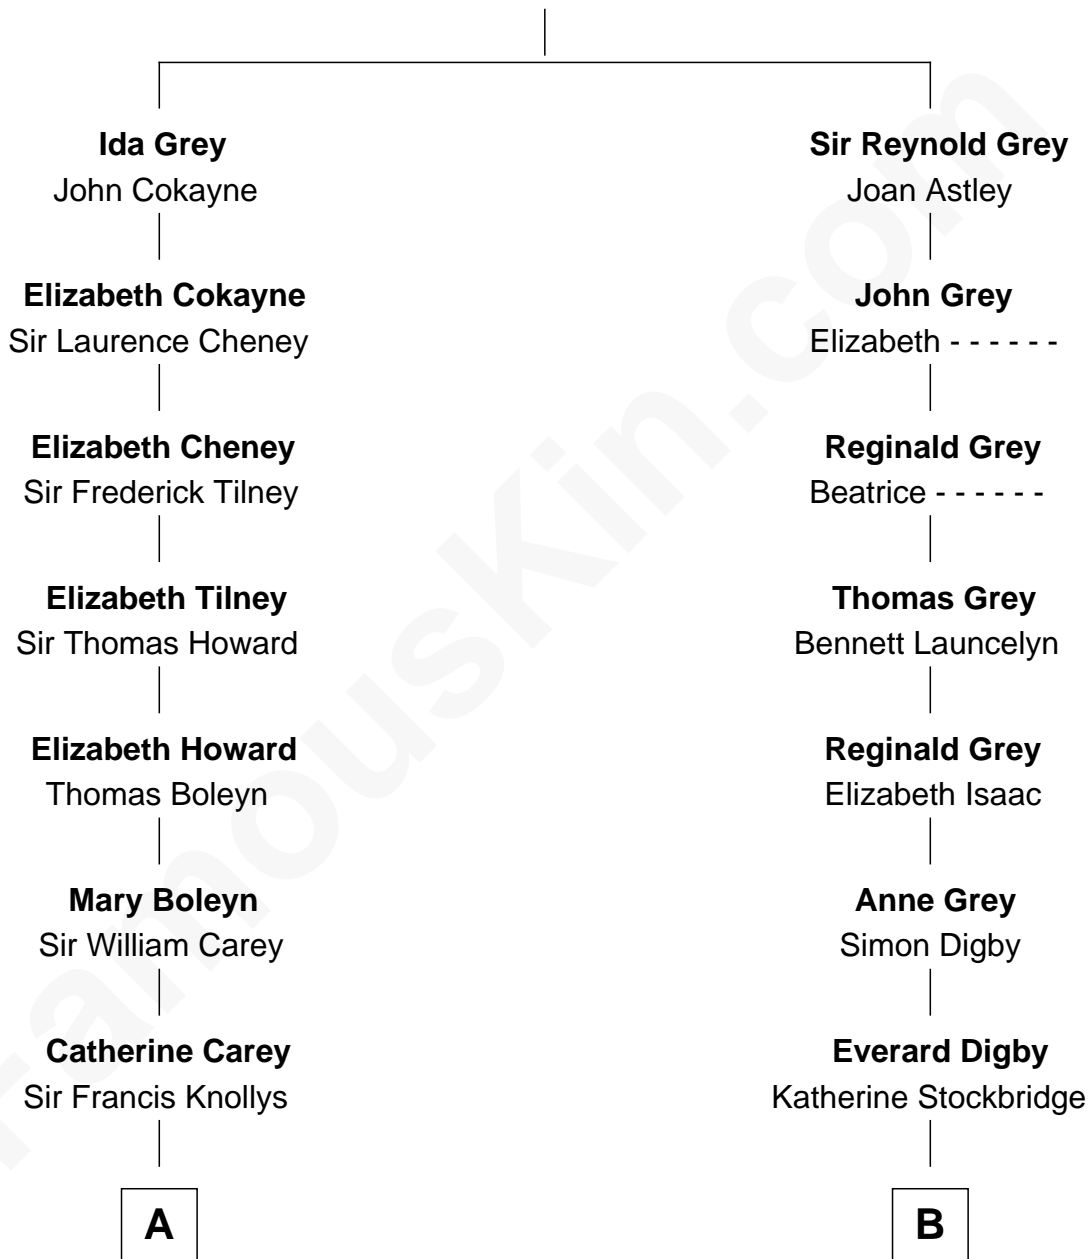

FamousKin.com

Relationship Chart of

Liz Claiborne

Fashion Designer and Founder of Liz Claiborne Inc.

16th cousin 2 times removed of

J.P. Morgan, Jr.

American Banker and Philanthropist

Sir Reynold de Grey

Eleanor le Strange

C

—
Omer Villere Claiborne

Carolyn Louise Fenner

—
Liz Claiborne

Found of Liz Claiborne Inc.

FamousKin.com