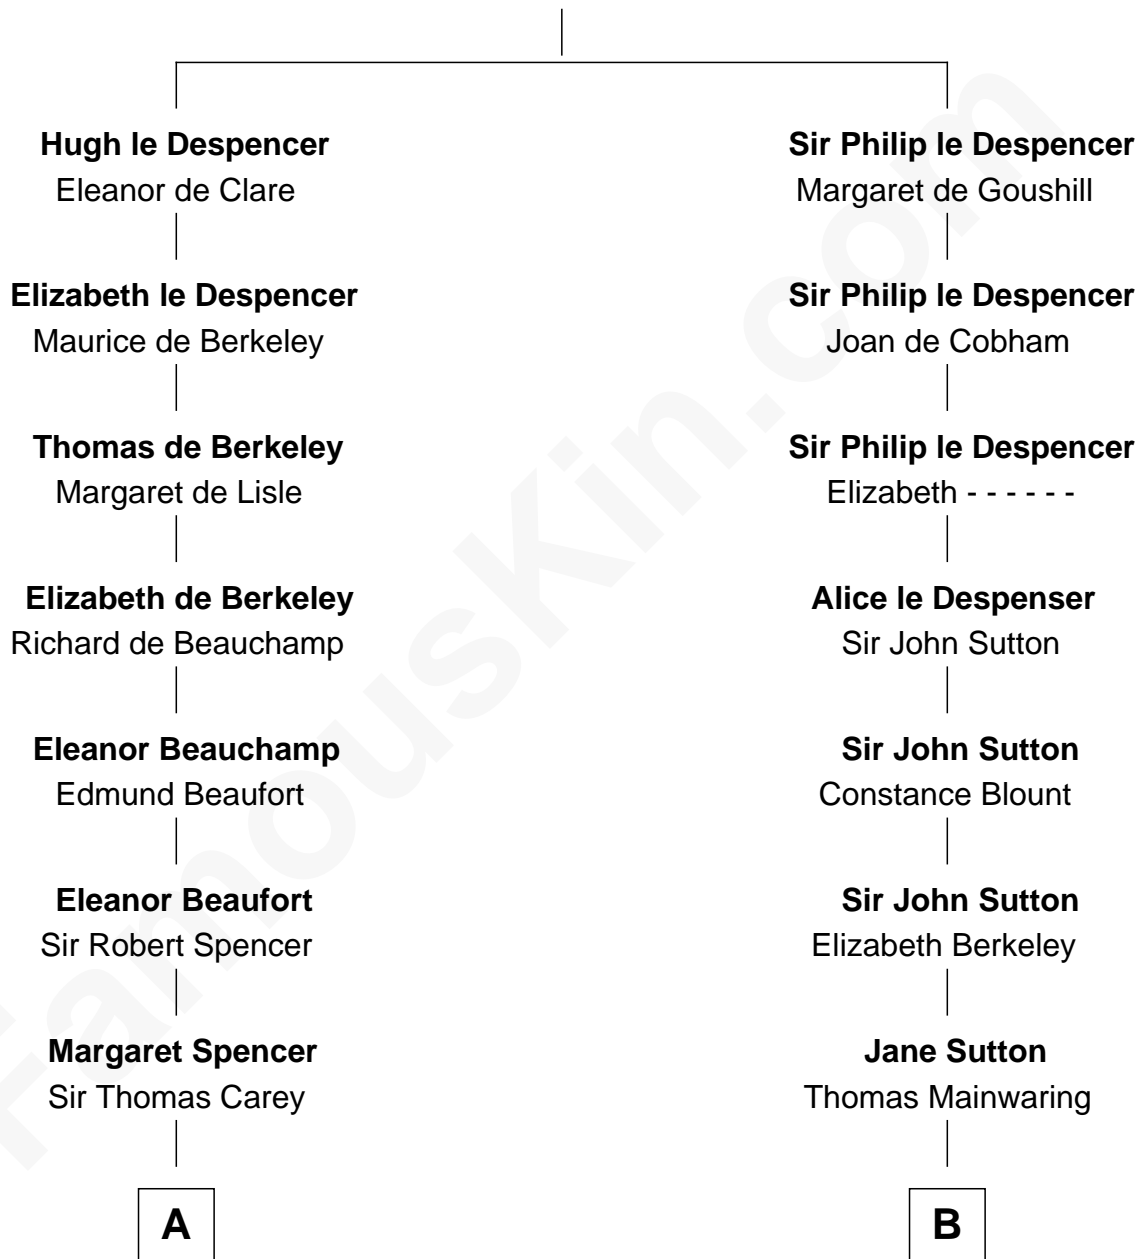

FamousKin.com

Relationship Chart of

Liz Claiborne

Fashion Designer and Founder of Liz Claiborne Inc.

19th cousin 1 time removed of

J.P. Morgan, Jr.

American Banker and Philanthropist

Sir Hugh le Despencer
Isabella de Beauchamp

C

William Charles Cole Claiborne

Louise de Balathier

Fernand Claiborne

Marie Louise Villeré

Omer Villere Claiborne

Carolyn Louise Fenner

Liz Claiborne