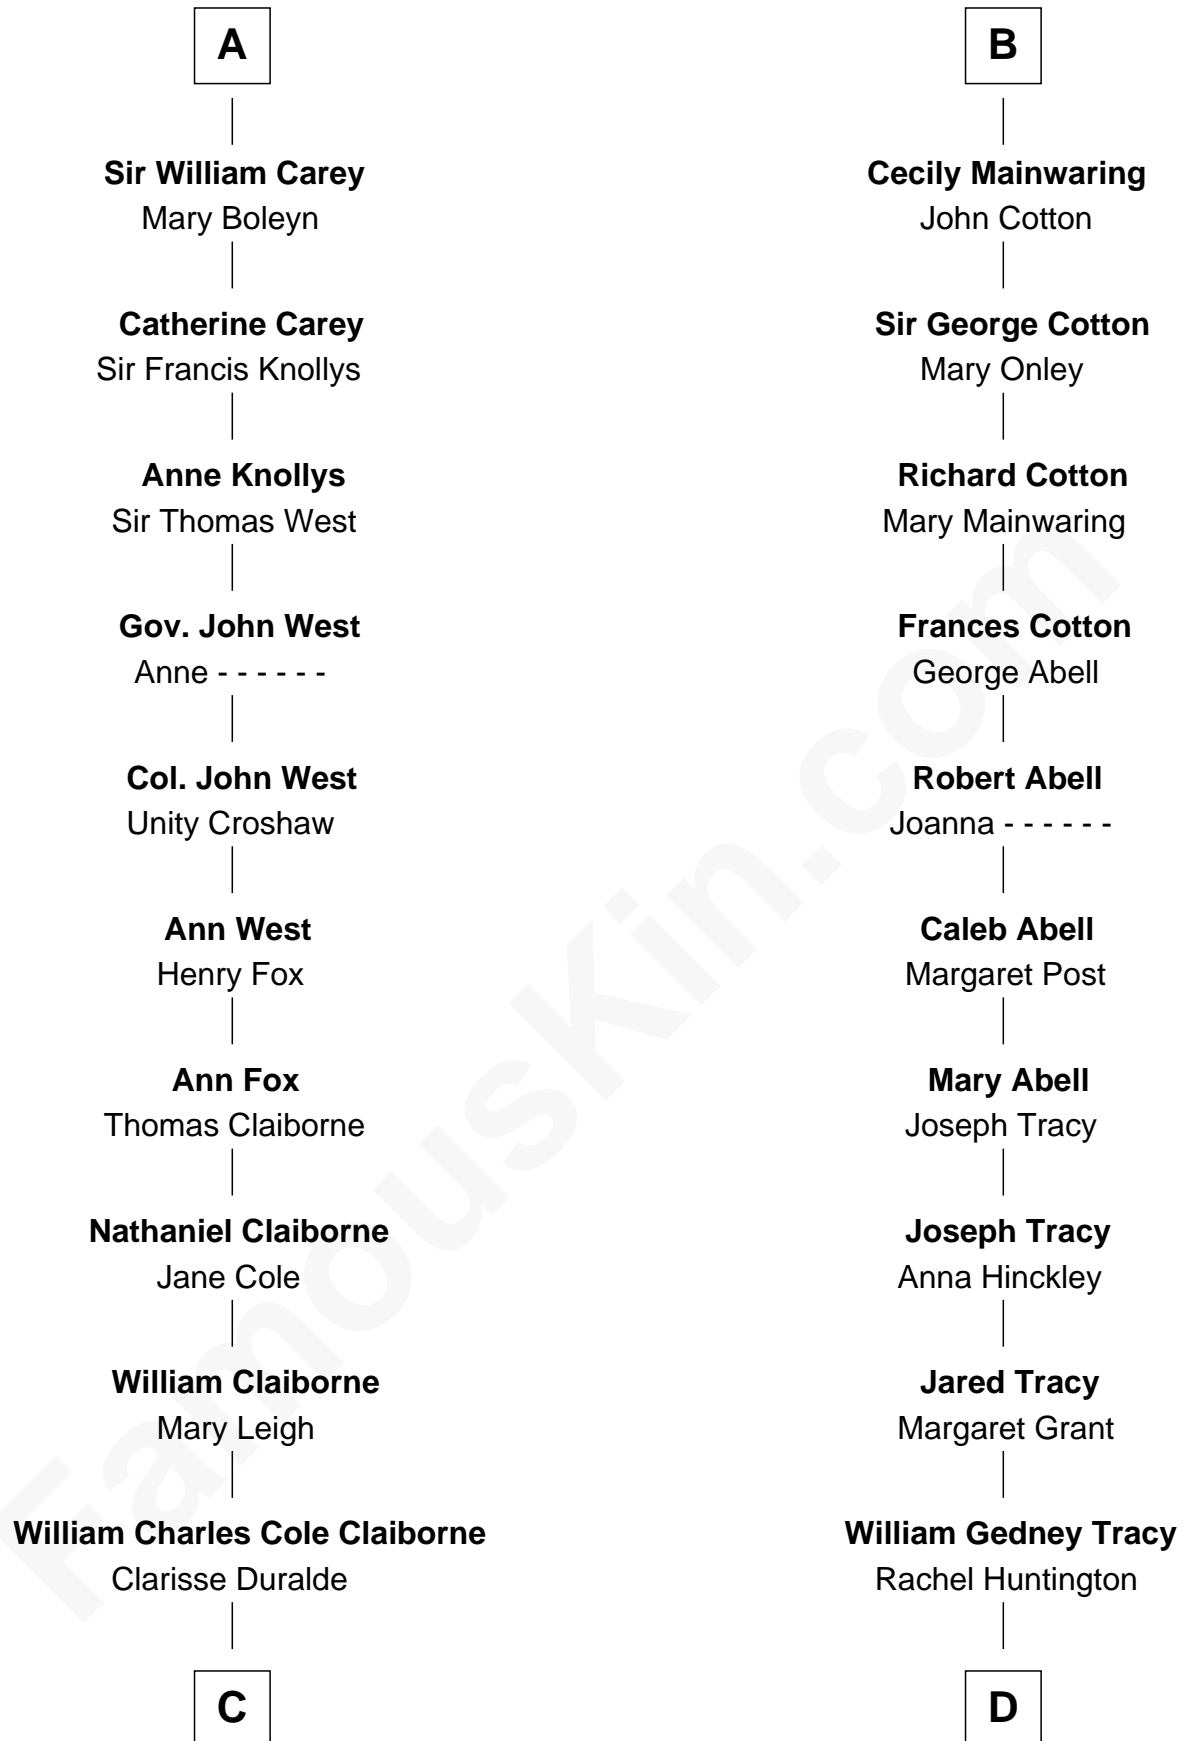

FamousKin.com

Relationship Chart of

Liz Claiborne

Fashion Designer and Founder of Liz Claiborne Inc.

19th cousin 1 time removed of

J.P. Morgan, Jr.

American Banker and Philanthropist

Sir Hugh le Despencer
Isabella de Beauchamp

C

William Charles Cole Claiborne

Louise de Balathier

Fernand Claiborne

Marie Louise Villeré

Omer Villere Claiborne

Carolyn Louise Fenner

Liz Claiborne