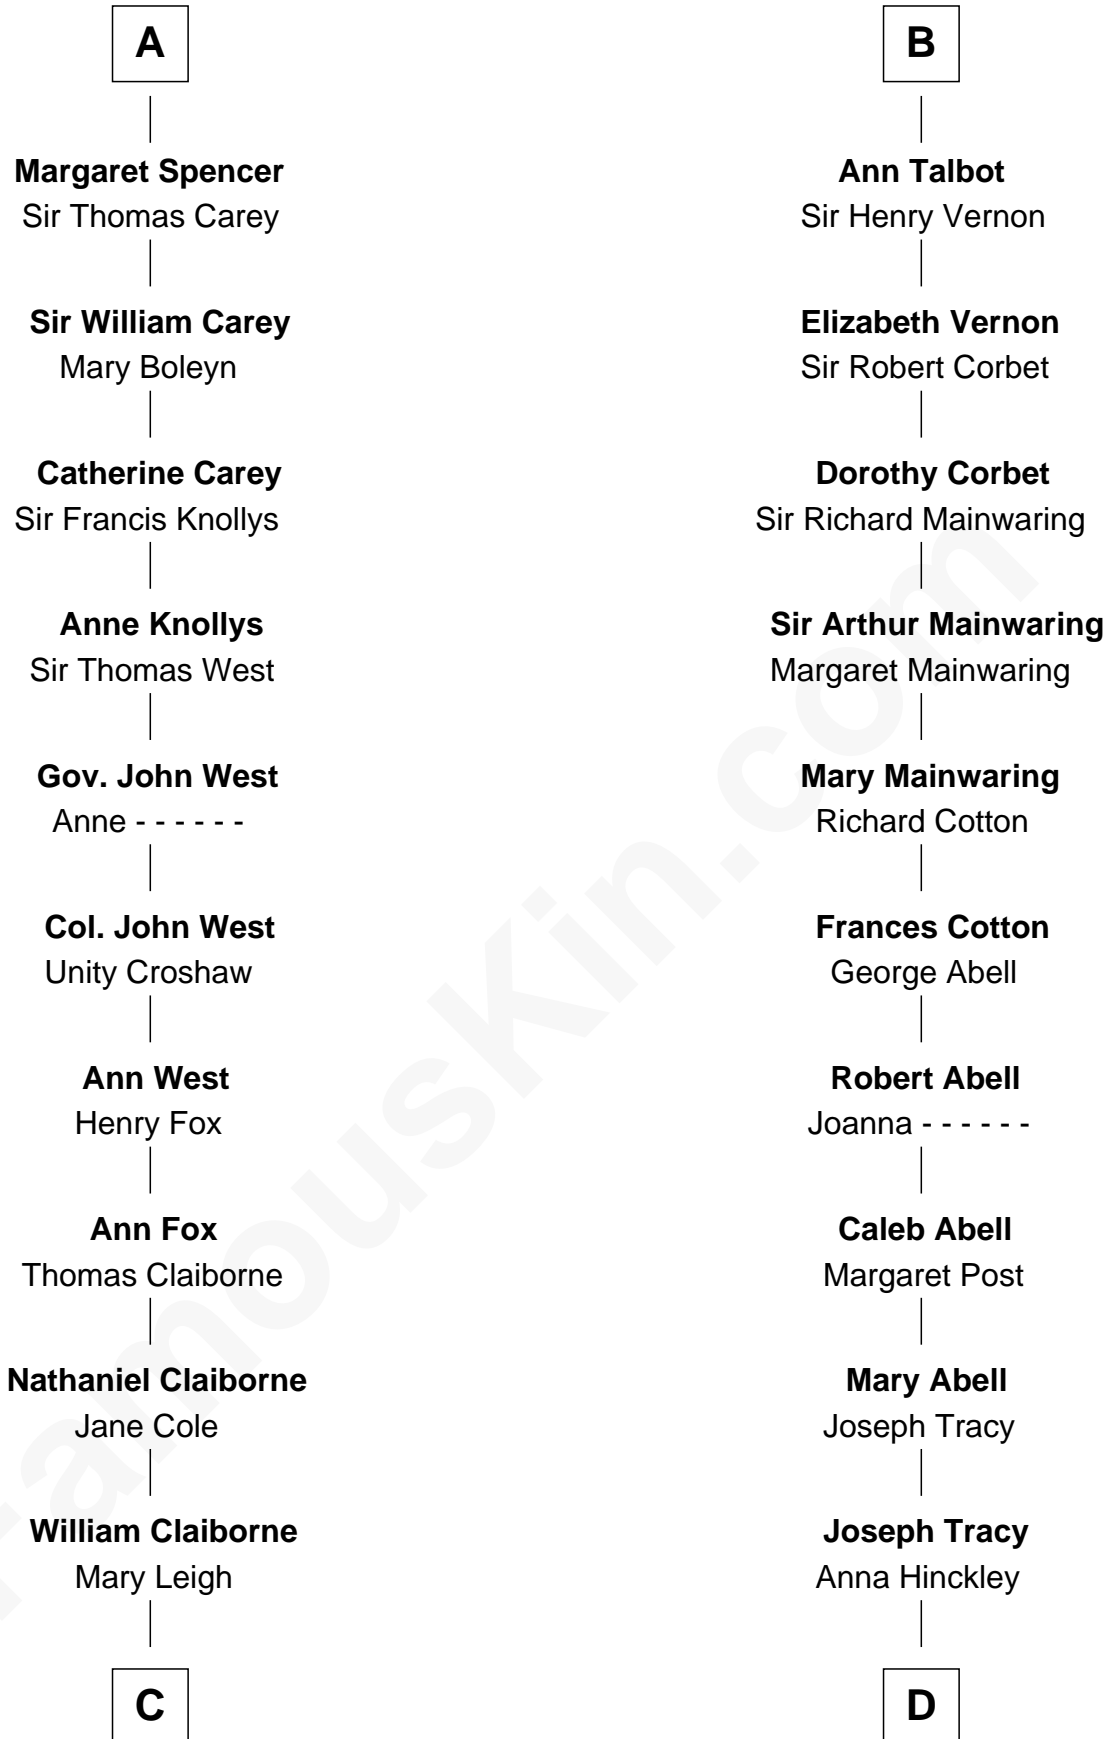

FamousKin.com Relationship Chart of

Liz Claiborne

Fashion Designer and Founder of Liz Claiborne Inc.

21st cousin of

J.P. Morgan, Jr.

American Banker and Philanthropist

John Fitzalan
Isabel de Mortimer

C

William Charles Cole Claiborne

Clarisse Duralde

William Charles Cole Claiborne

Louise de Balathier

Fernand Claiborne

Marie Louise Villeré

Omer Villere Claiborne

Carolyn Louise Fenner