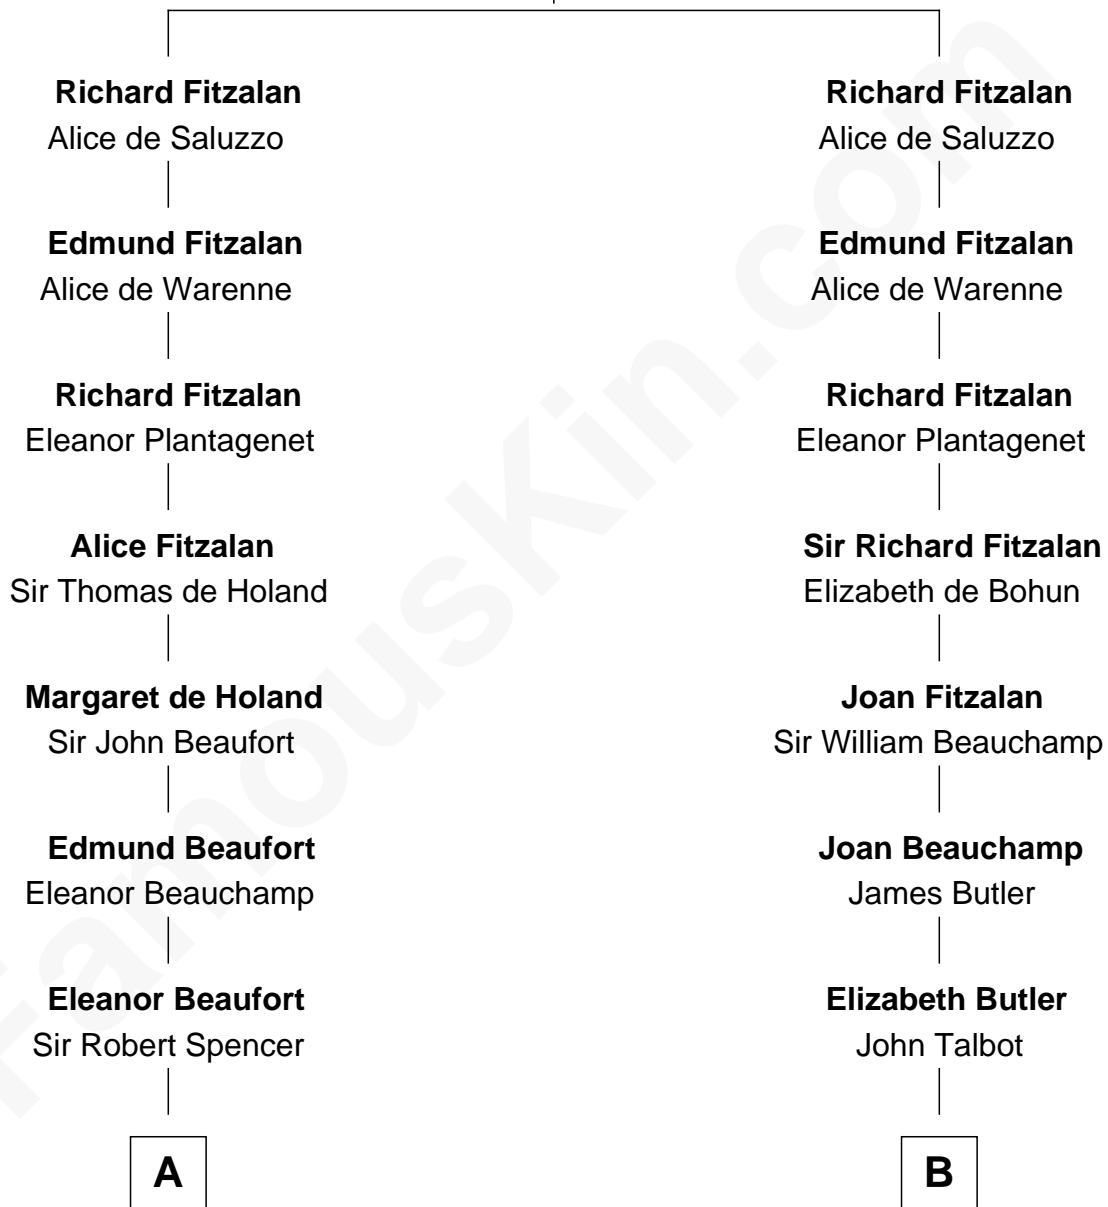

FamousKin.com Relationship Chart of

Liz Claiborne

Fashion Designer and Founder of Liz Claiborne Inc.

21st cousin of

J.P. Morgan, Jr.

American Banker and Philanthropist

John Fitzalan
Isabel de Mortimer

C

William Charles Cole Claiborne

Clarisse Duralde

William Charles Cole Claiborne

Louise de Balathier

Fernand Claiborne

Marie Louise Villeré

Omer Villere Claiborne

Carolyn Louise Fenner