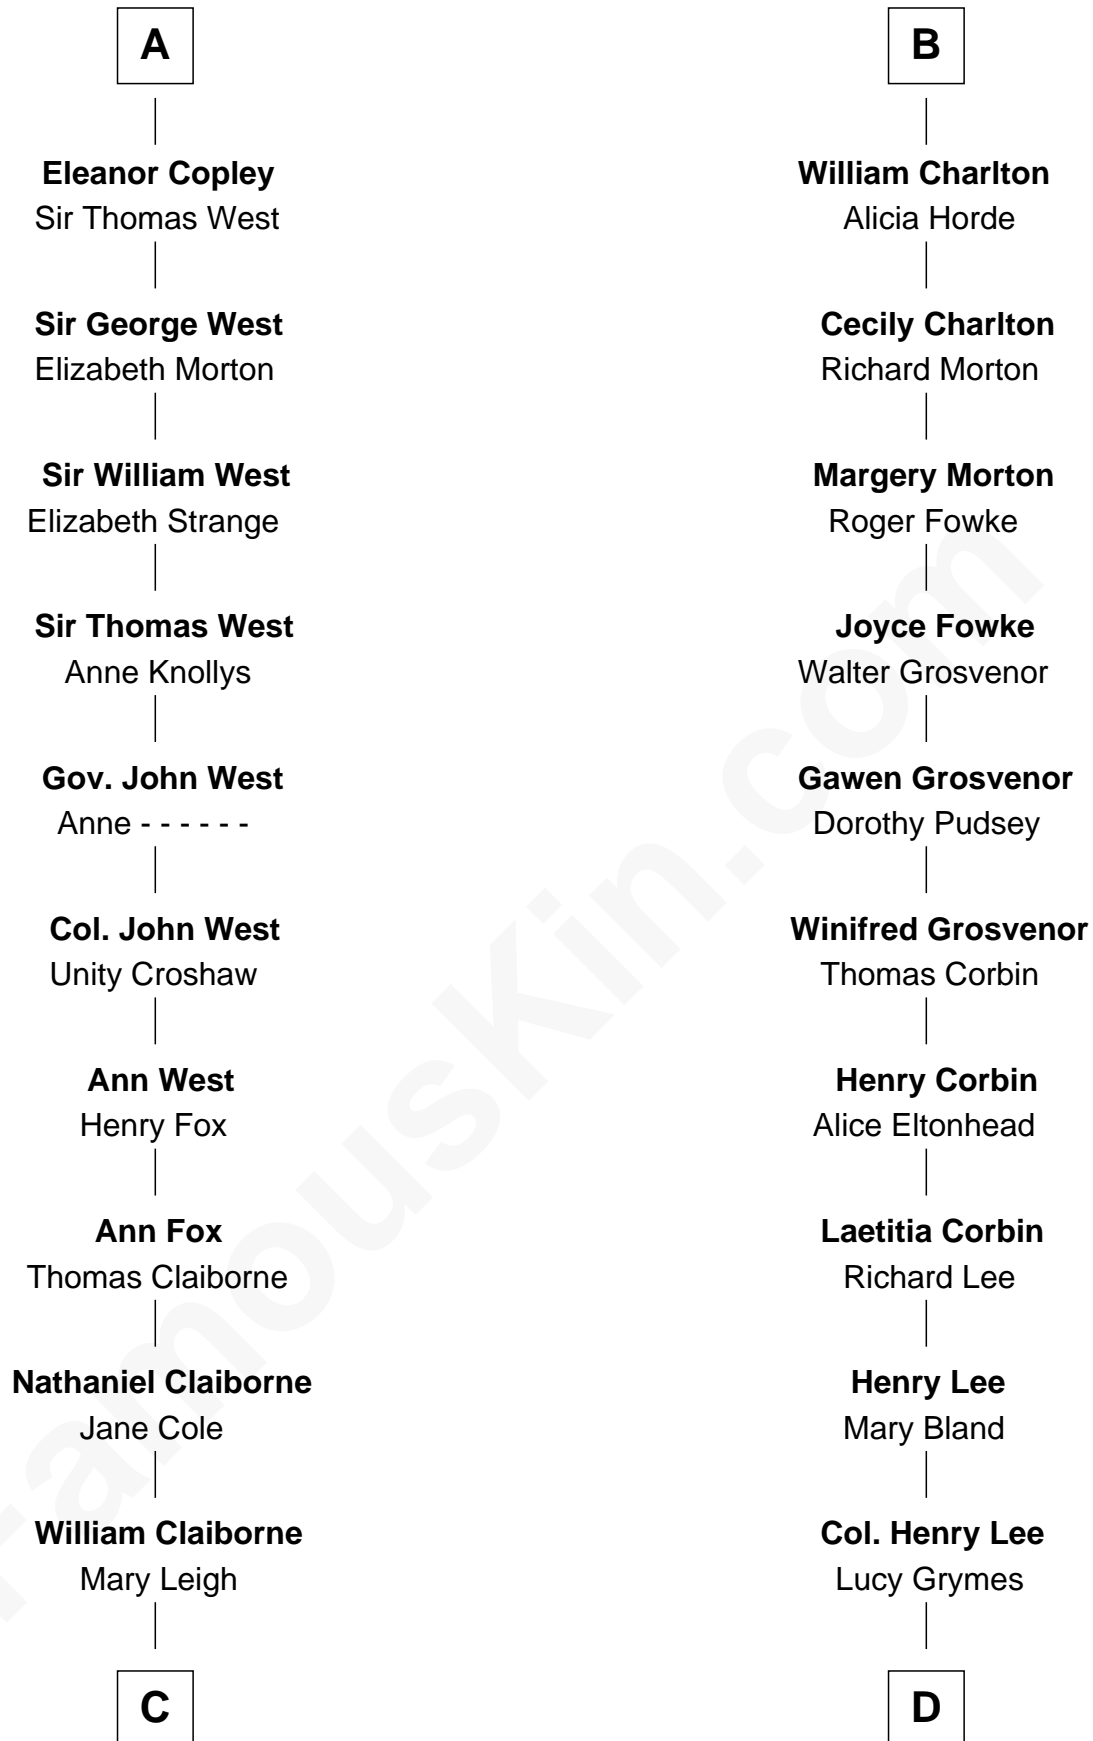

FamousKin.com

Relationship Chart of

Liz Claiborne

Fashion Designer and Founder of Liz Claiborne Inc.

19th cousin 2 times removed of

Fitzhugh Lee

40th Governor of Virginia

Sir Roger de Somery

Nichole d'Aubenev

C

William Charles Cole Claiborne

Clarisse Duralde

William Charles Cole Claiborne

Louise de Balathier

Fernand Claiborne

Marie Louise Villeré