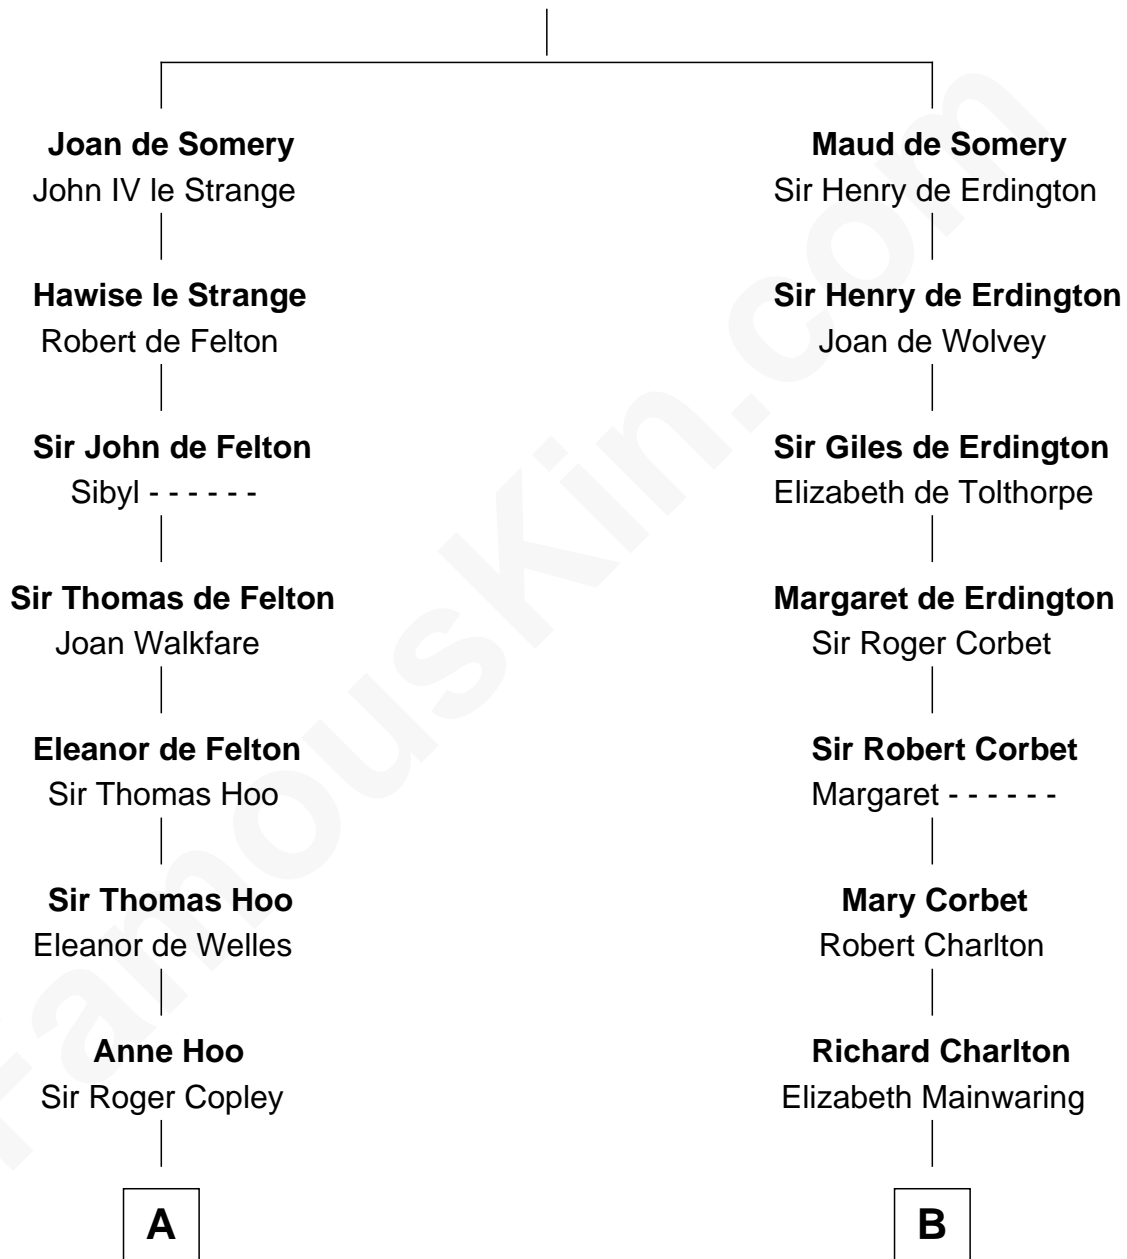

FamousKin.com

Relationship Chart of

Liz Claiborne

Fashion Designer and Founder of Liz Claiborne Inc.

19th cousin 2 times removed of

Fitzhugh Lee

40th Governor of Virginia

Sir Roger de Somery

Nichole d'Aubenev

C

William Charles Cole Claiborne

Clarisse Duralde

William Charles Cole Claiborne

Louise de Balathier

Fernand Claiborne

Marie Louise Villeré

Anna Maria Mason

Fitzhugh Lee

40th Governor of Virginia

FamousKin.com