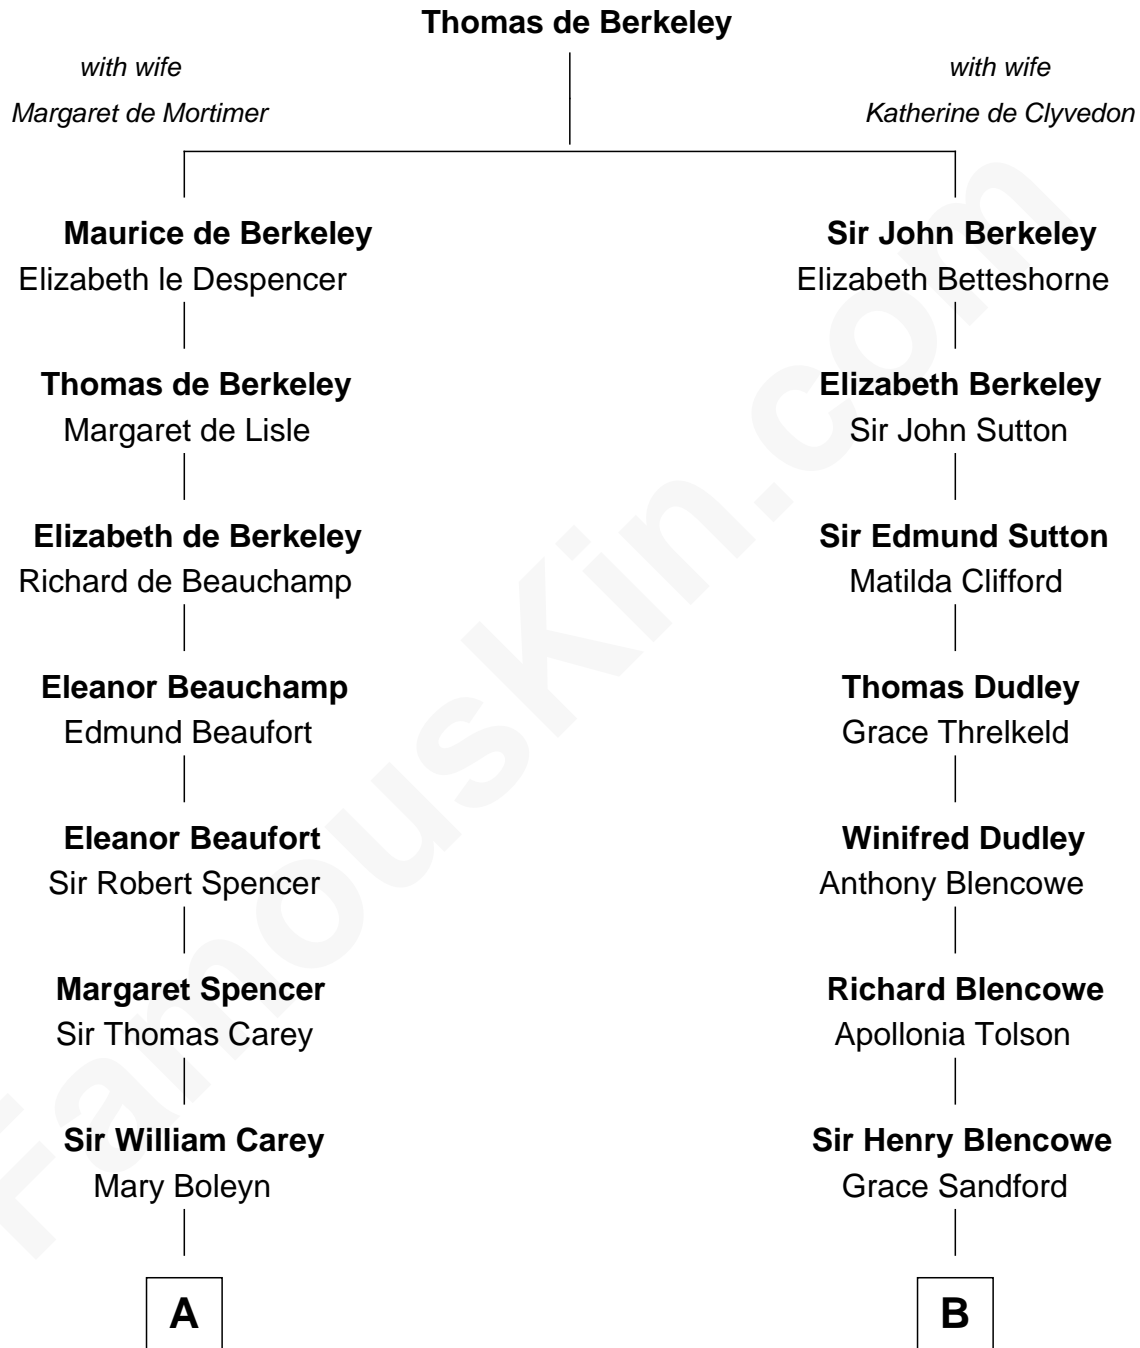

FamousKin.com

Relationship Chart of

Liz Claiborne

Fashion Designer and Founder of Liz Claiborne Inc.

15th cousin 4 times removed of

Fitzhugh Lee

40th Governor of Virginia